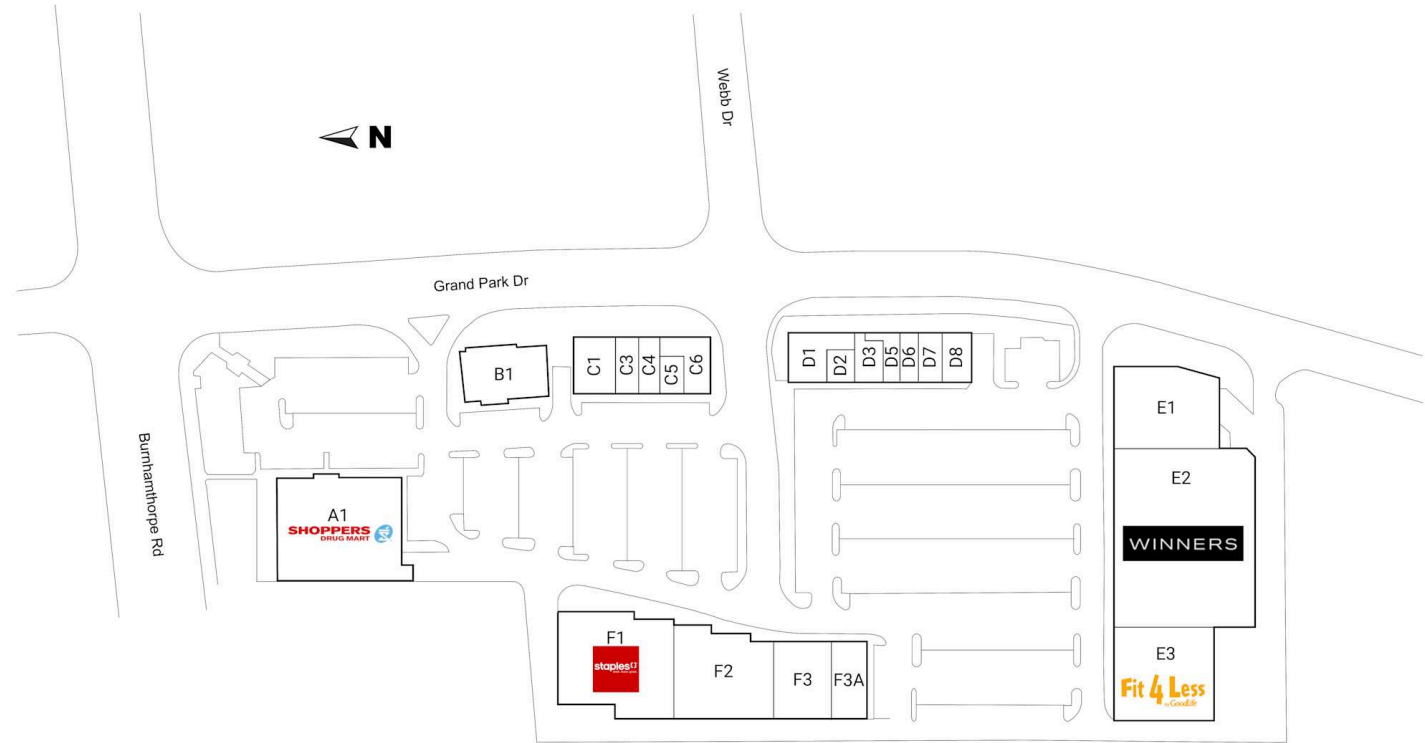

RioCan Grand Park

Mississauga, Ontario
3920 - 3980 Grand Park Drive

Matthew McDowell
mmcdowell@riocan.com
647- 502-7413

Shadow Anchor

A1	Shoppers Drug Mart	16,339 SF	D6	First Choice Haircutters	896 SF
B1	Kelsey's	5,092 SF	D7	Royal Smile Cosmetic Dentistry	1,189 SF
C1	Pizza Pizza	2,562 SF	D8	Green Grotto Tea Room	1,515 SF
C3	Thai Cuisine Experts	1,420 SF	E1	Nihari Inn by Toshka	9,015 SF
C4	Om Sai Physiotherapy Clinic	1,184 SF	E2	Winners	27,308 SF
C5	Model Cleaners	603 SF	E3	Fit 4 Less	10,082 SF
C6	Smile Dessert	2,403 SF	F1	Staples	20,038 SF
D1	Pho-Mi 99 Vietnamese Restaurant	2,508 SF	F2	Mr. India Grocer	7,504 SF
D2	Diva Nails	889 SF	F3	Best Brains	3,067 SF
D3	Diva Nails Zone	1,321 SF	F3A	Diagnostic Centre	2,741 SF
D5	Kitchen Food Fair	1,005 SF			