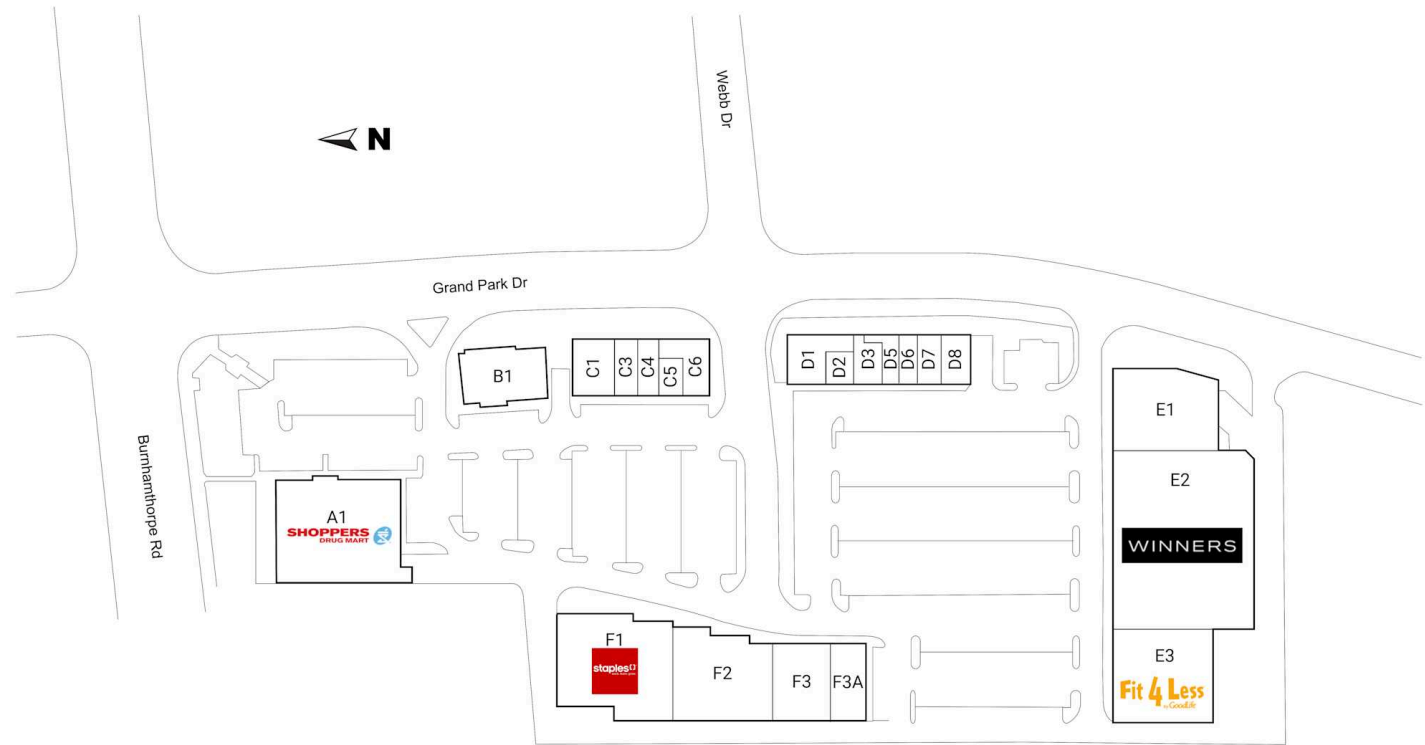

Site Plan

RioCan Grand Park

Mississauga,
Ontario
3920 - 3980 Grand
Park Drive

Ryan Ramlal
rramlal@riocan.com
647-253-4960

Shadow Anchor

A1	Shoppers Drug Mart	16,339 SF	D6	First Choice Haircutters	896 SF
B1	Kelsey's	5,092 SF	D7	Royal Smile Cosmetic Dentistry	1,189 SF
C1	Pizza Pizza/Lazeez Shawarma	2,562 SF	D8	Green Grotto Tea Room	1,515 SF
C3	Thai Cuisine Experts	1,420 SF	E1	Nihari Inn by Toshka	9,015 SF
C4	Om Sai Physiotherapy Clinic	1,184 SF	E2	Winners	27,308 SF
C5	Sunny Cleaners	603 SF	E3	Fit 4 Less	10,082 SF
C6	3rd Mom Spicy Hot Pot	2,403 SF	F1	Staples	20,038 SF
D1	Pho-Mi 99 Vietnamese Restaurant	2,508 SF	F2	Panchvati	7,504 SF
D2	Available	889 SF	F3	Best Brains	3,067 SF
D3	Diva Nails Zone	1,321 SF	F3A	Diagnostic Centre	2,741 SF
D5	Kitchen Food Fair	1,005 SF			