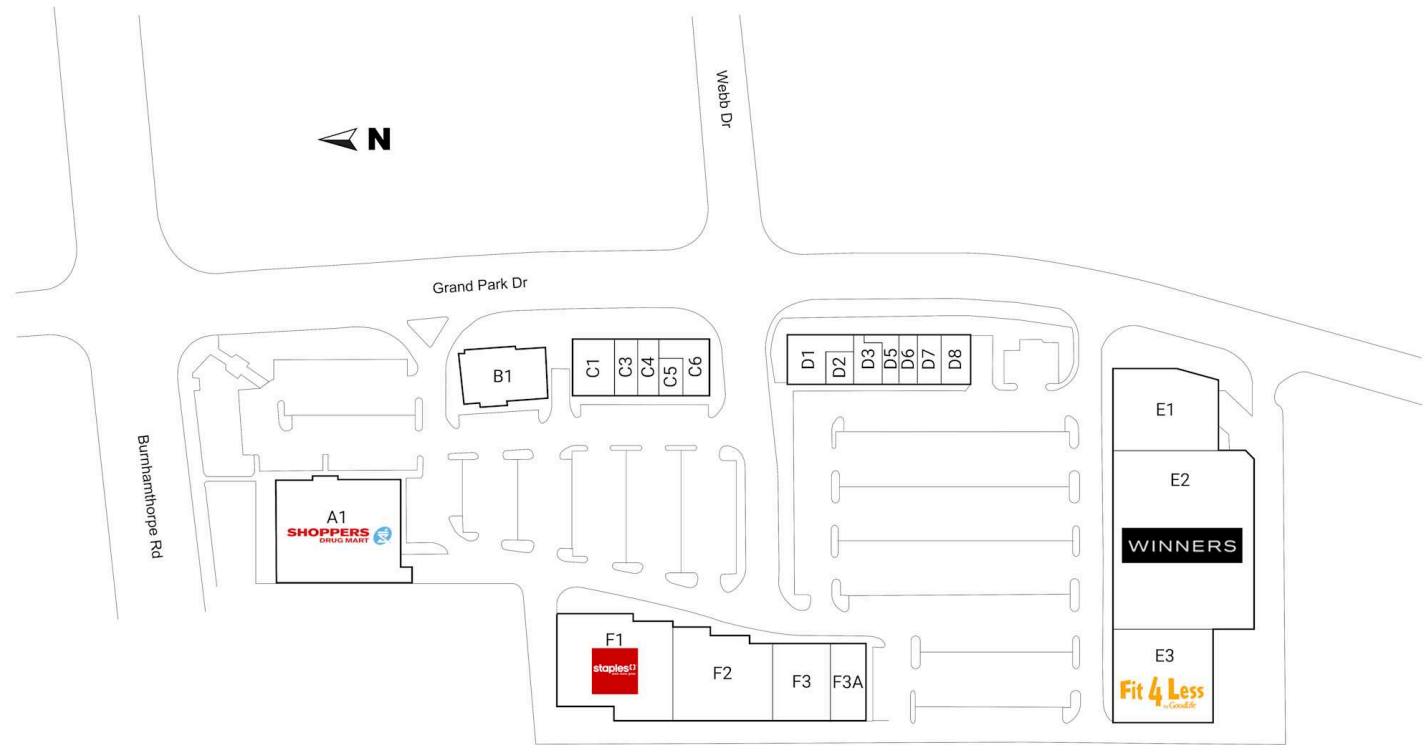

RioCan Grand Park

Mississauga,
Ontario
3920 - 3980 Grand
Park Drive

Shadow Anchor

A1	Shoppers Drug Mart	16,339 SF	D6	First Choice Haircutters	896 SF
B1	Kelsey's	5,092 SF	D7	Royal Smile Cosmetic Dentistry	1,189 SF
C1	Pizza Pizza	2,562 SF	D8	Green Grotto Tea Room	1,515 SF
C3	Thai Cuisine Experts	1,420 SF	E1	Nihari Inn by Toshka	9,015 SF
C4	Om Sai Physiotherapy Clinic	1,184 SF	E2	Winners	27,308 SF
C5	Model Cleaners	603 SF	E3	Fit 4 Less	10,082 SF
C6	Smile Dessert	2,403 SF	F1	Staples	20,038 SF
D1	Pho-Mi 99 Vietnamese Restaurant	2,508 SF	F2	Mr. India Grocer	7,504 SF
D2	Diva Nails	889 SF	F3	Best Brains	3,067 SF
D3	Diva Nails Zone	1,321 SF	F3A	Diagnostic Centre	2,741 SF
D5	Kitchen Food Fair	1,005 SF			