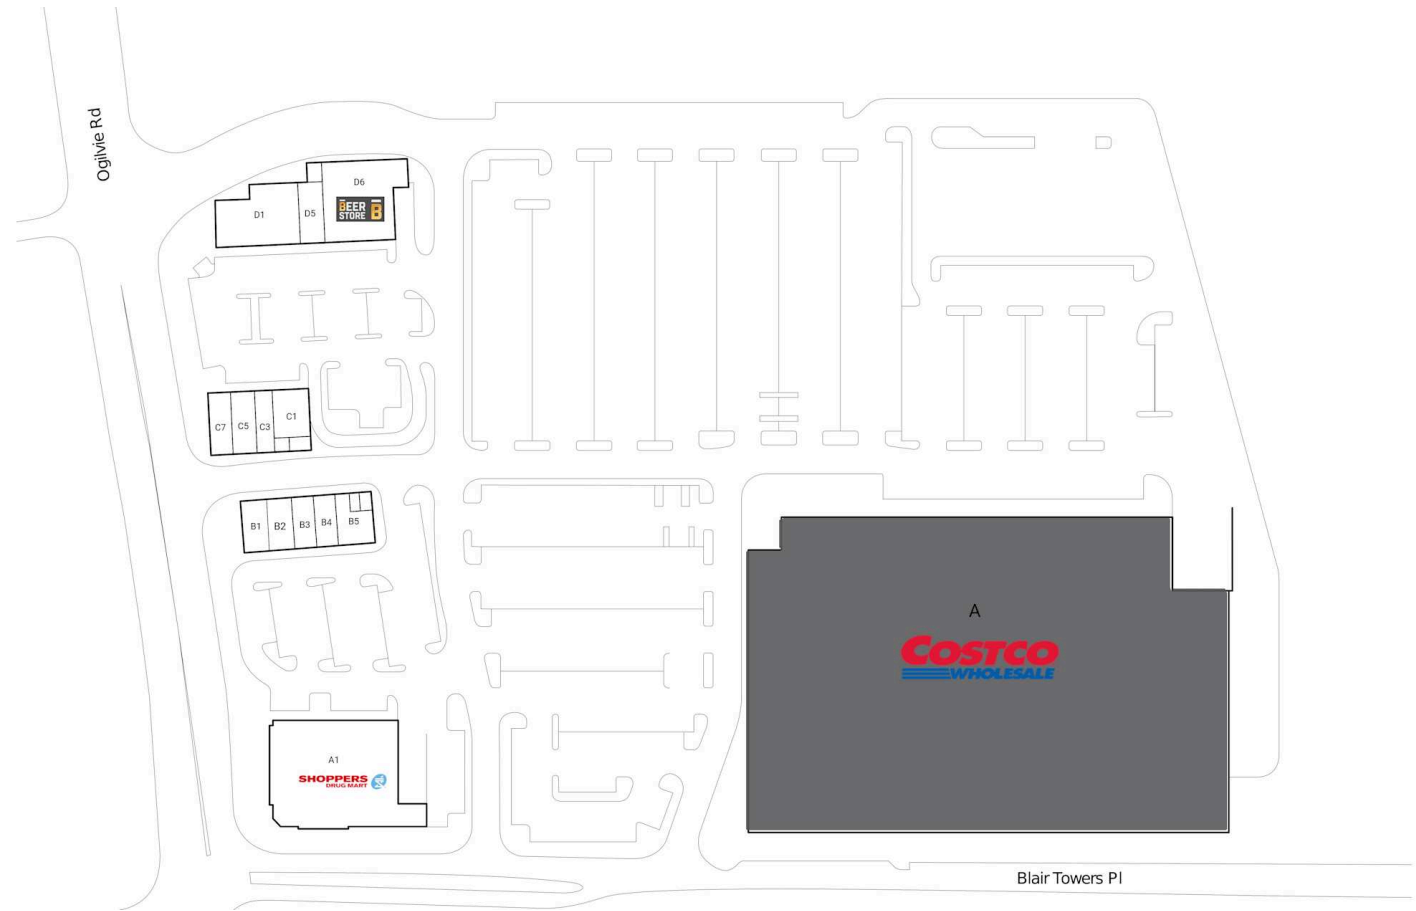

Shoppers City East

Ottawa, Ontario
2016 Ogilvie Rd

■ Shadow Anchor

A	Costco	155,000 SF	C1	Tim Hortons	2,208 SF
A1	Shoppers Drug Mart	15,208 SF	C3	MCALLISTER DENTISTRY PROFESSIONAL CORP.	1,092 SF
B1	Firehouse Subs	1,866 SF	C5	Pita Pit	1,097 SF
B2	Booster Juice	957 SF	C7	A&W	1,797 SF
B3	Bar Burrito	1,242 SF	D1	CRUST & CRATE (OGILVIE) INC.	5,000 SF
B4	Magicuts	1,241 SF	D5	Mr. Shawarma	1,605 SF
B5	Thai Express	1,551 SF	D6	The Beer Store	6,000 SF