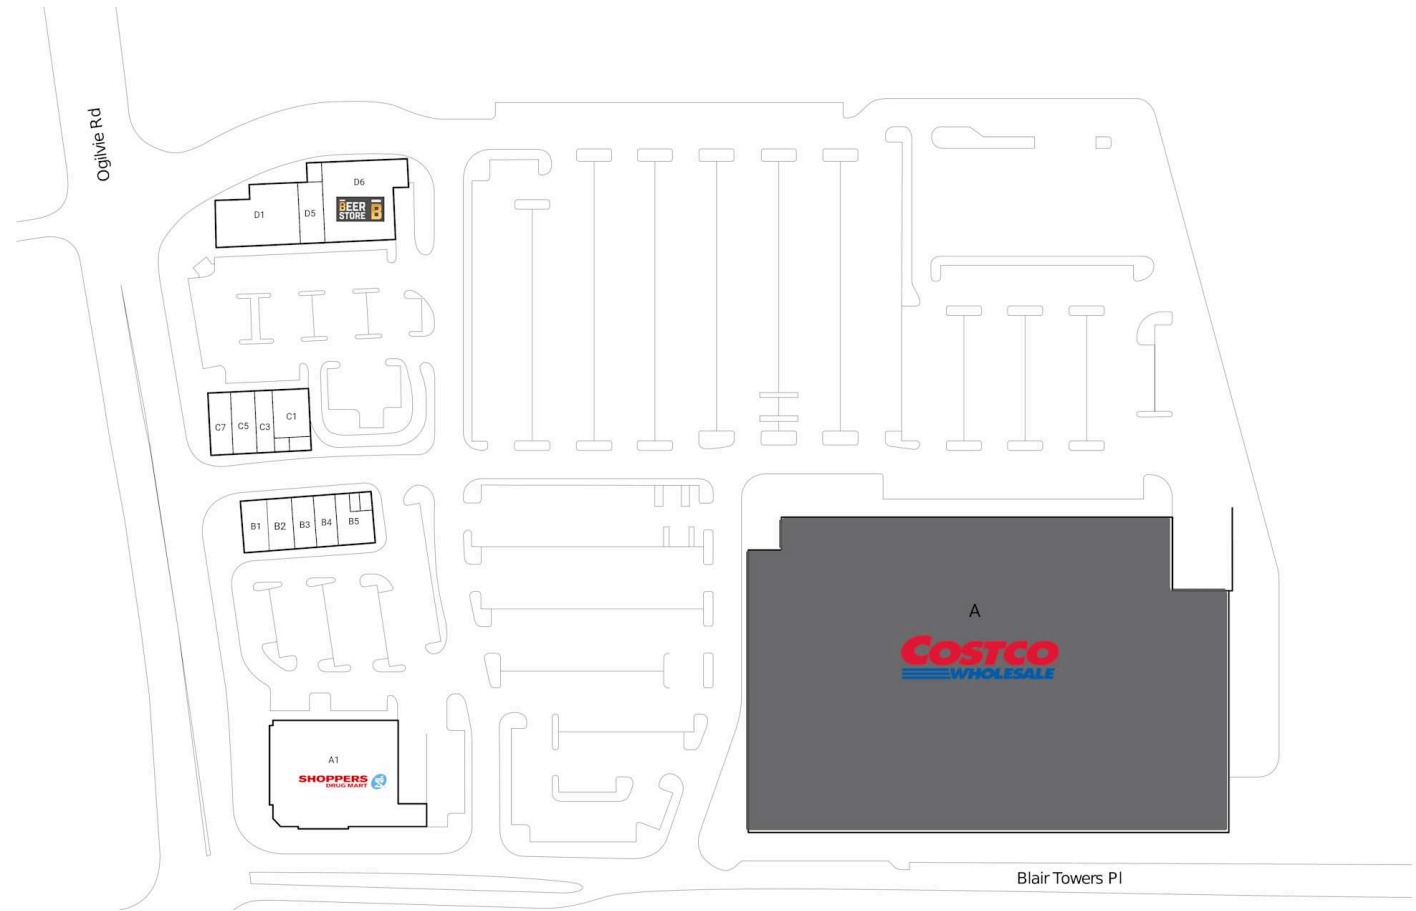

Shoppers City East

Ottawa, Ontario
2016 Ogilvie Rd

Cody Perza
cperza@riocan.com
647-388-9036

■ Shadow Anchor

A	Costco	155,000 SF	C1	Tim Hortons	2,208 SF
A1	Shoppers Drug Mart	15,208 SF	C3	MCALLISTER DENTISTRY PROFESSIONAL CORP.	1,092 SF
B1	Firehouse Subs	1,866 SF	C5	Pita Pit	1,097 SF
B2	Booster Juice	957 SF	C7	A&W	1,797 SF
B3	Bar Burrito	1,242 SF	D1	CRUST & CRATE (OGILVIE) INC.	5,000 SF
B4	Magicuts	1,241 SF	D5	Mr. Shawarma	1,605 SF
B5	Thai Express	1,551 SF	D6	The Beer Store	6,000 SF