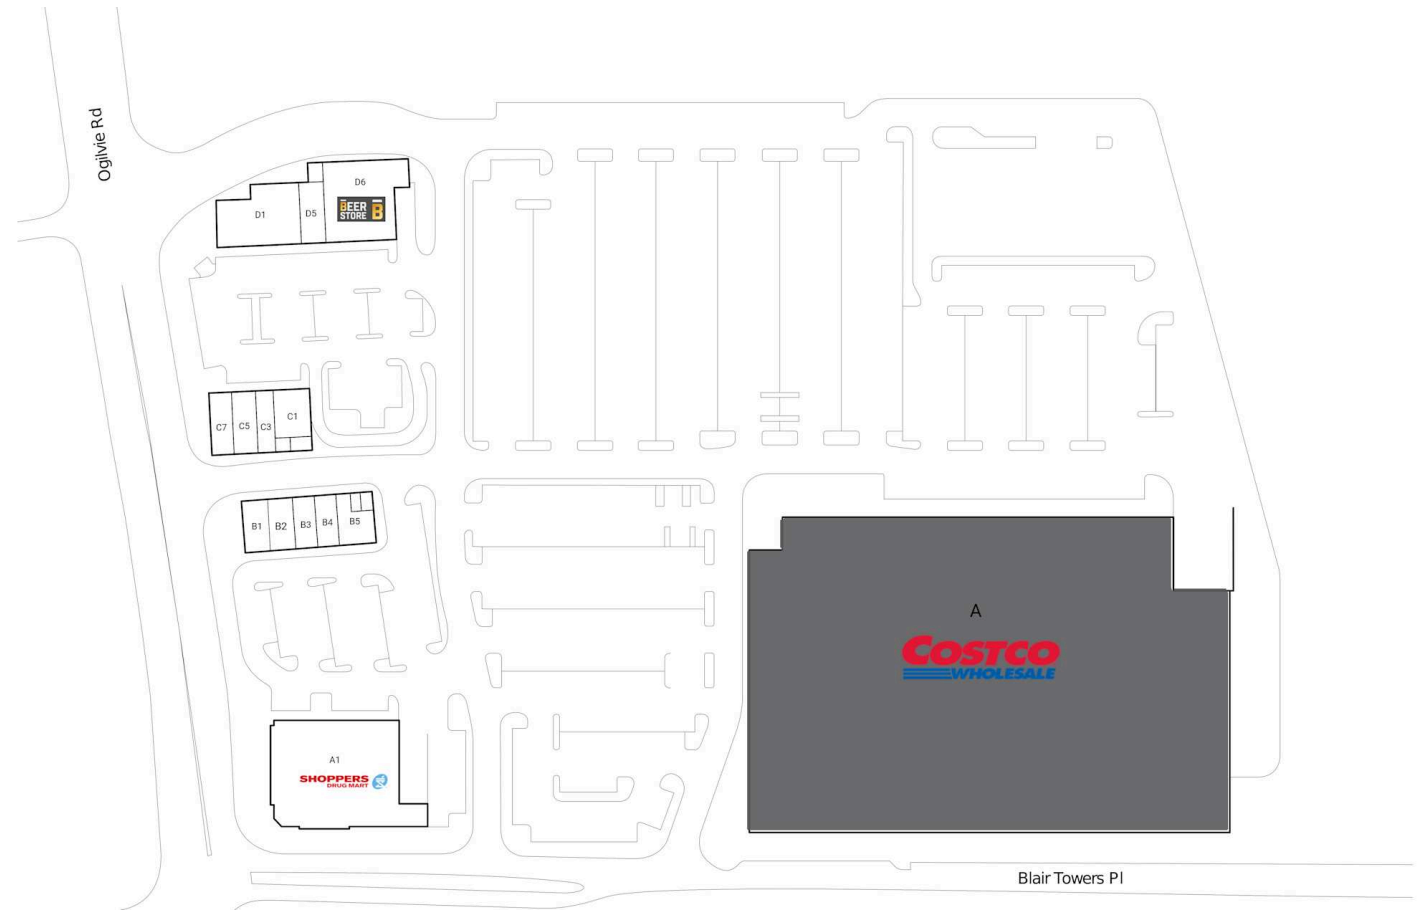

## Shoppers City East

Ottawa, Ontario  
2016 Ogilvie Rd

Jack Perzow  
JPerzow@riocan.com  
437-440-0444

■ **Shadow Anchor**

A	Costco	155,000 SF	C3	Mcallister Dentistry Professional Corp.	1,092 SF
A1	Shoppers Drug Mart	15,208 SF	C5	Pita Pit	1,097 SF
B1	Firehouse Subs	1,866 SF	C7	A&W	1,797 SF
B2	Booster Juice	957 SF	D1	Crust & Crate (Ogilvie) Inc.	5,000 SF
B3	Bar Burrito	1,242 SF	D5	Mr. Shawarma	1,605 SF
B4	Magicuts	1,241 SF	D6	The Beer Store	6,000 SF
B5	Thai Express	1,551 SF			
C1	Tim Hortons	2,208 SF			