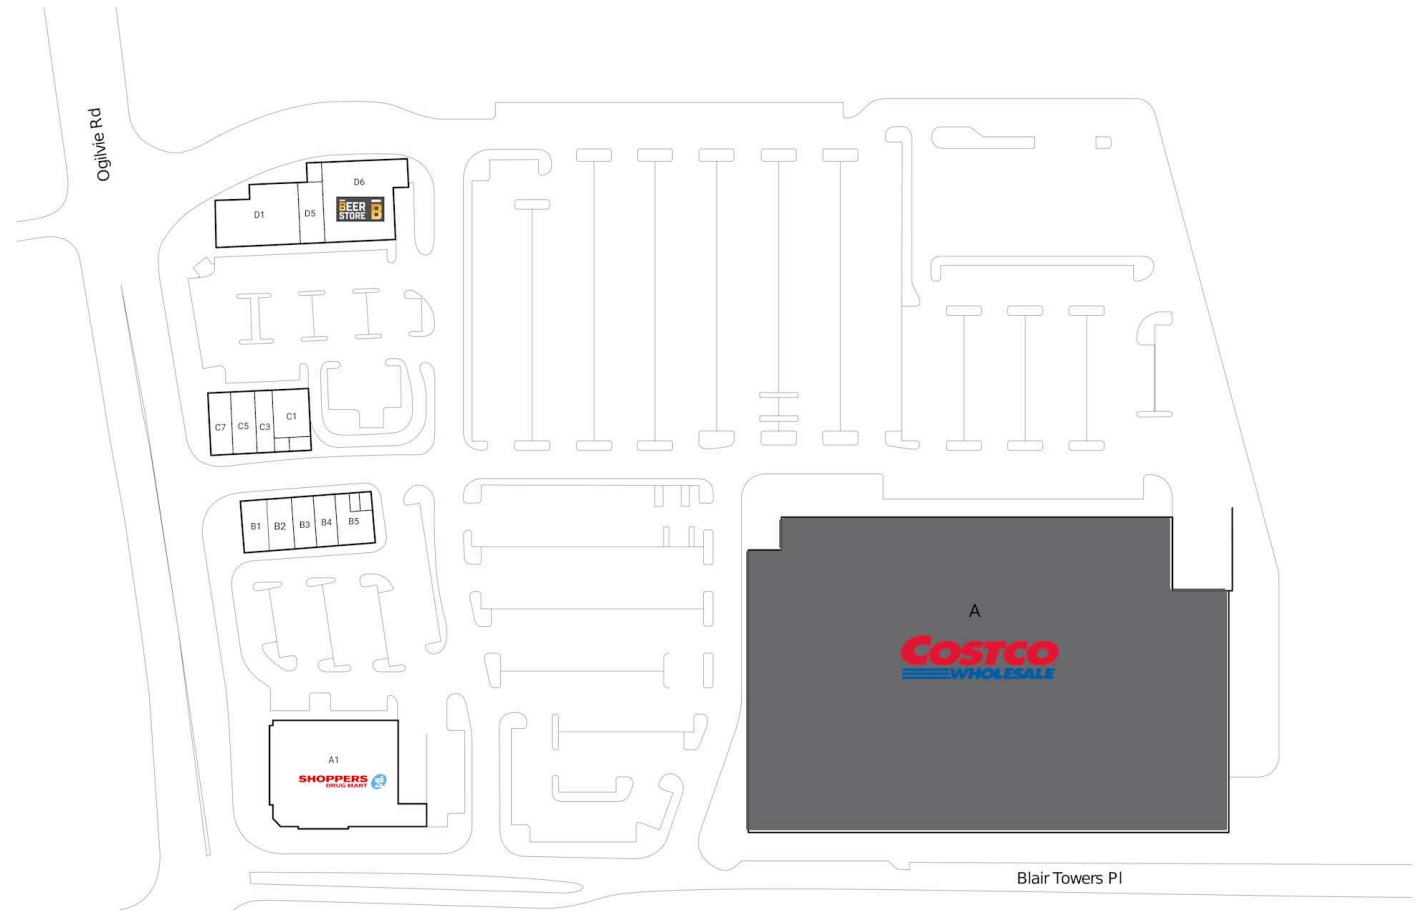

Shoppers City East

Ottawa, Ontario
2016 Ogilvie Rd

Cody Perza
cperza@riocan.com
647-388-9036

■ Shadow Anchor

A	Costco	155,000 SF	C1	Tim Hortons	2,208 SF
A1	Shoppers Drug Mart	15,208 SF	C3	MCALLISTER DENTISTRY PROFESSIONAL CORP.	1,092 SF
B1	Firehouse Subs	1,866 SF	C5	Pita Pit	1,097 SF
B2	Booster Juice	957 SF	C7	A&W	1,797 SF
B3	Bar Burrito	1,242 SF	D1	CRUST & CRATE (OGILVIE) INC.	5,000 SF
B4	Magicuts	1,241 SF	D5	Mr. Shawarma	1,605 SF
B5	Thai Express	1,551 SF	D6	The Beer Store	6,000 SF