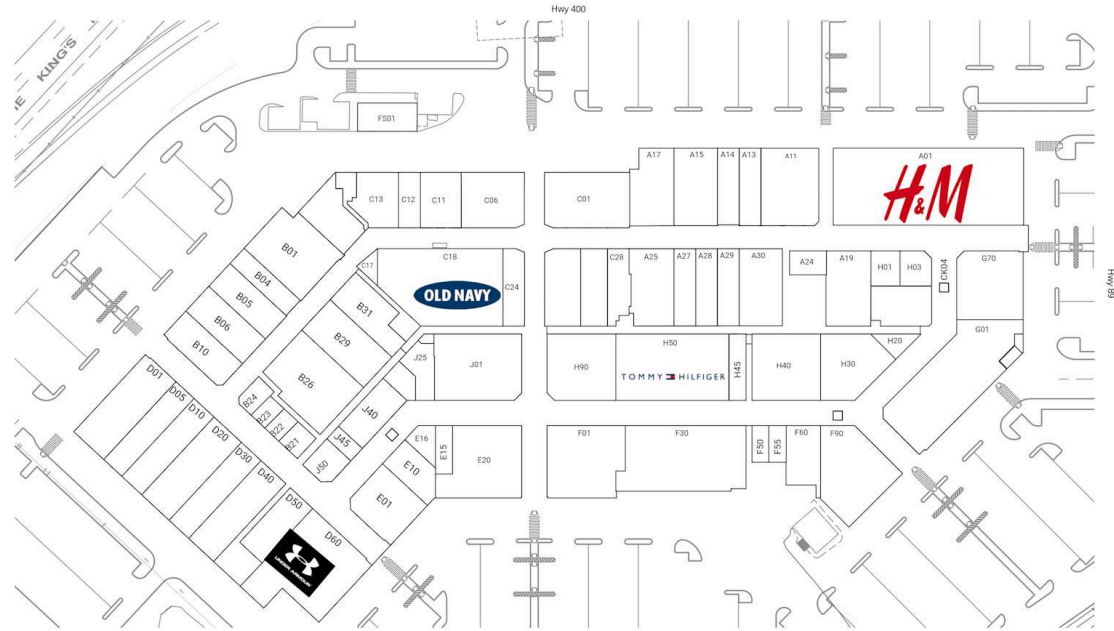

Tanger Outlets Cookstown

Innisfil, Ontario
3311 County Road
89, Unit A23
Highway 400 and
Highway 89

Mackenzie Bigioni
MBigioni@riocan.com
647-237-4386

■ **Shadow Anchor**

This site plan is presented solely for the purpose of identifying the approximate location and size of the building, and intended for use as a reference only. Ce plan de site est présenté uniquement dans le but d'identifier l'emplacement approximatif et la taille du bâtiment, et destiné à être utilisé comme référence seulement.

riocan.com | 1-800-465-2733