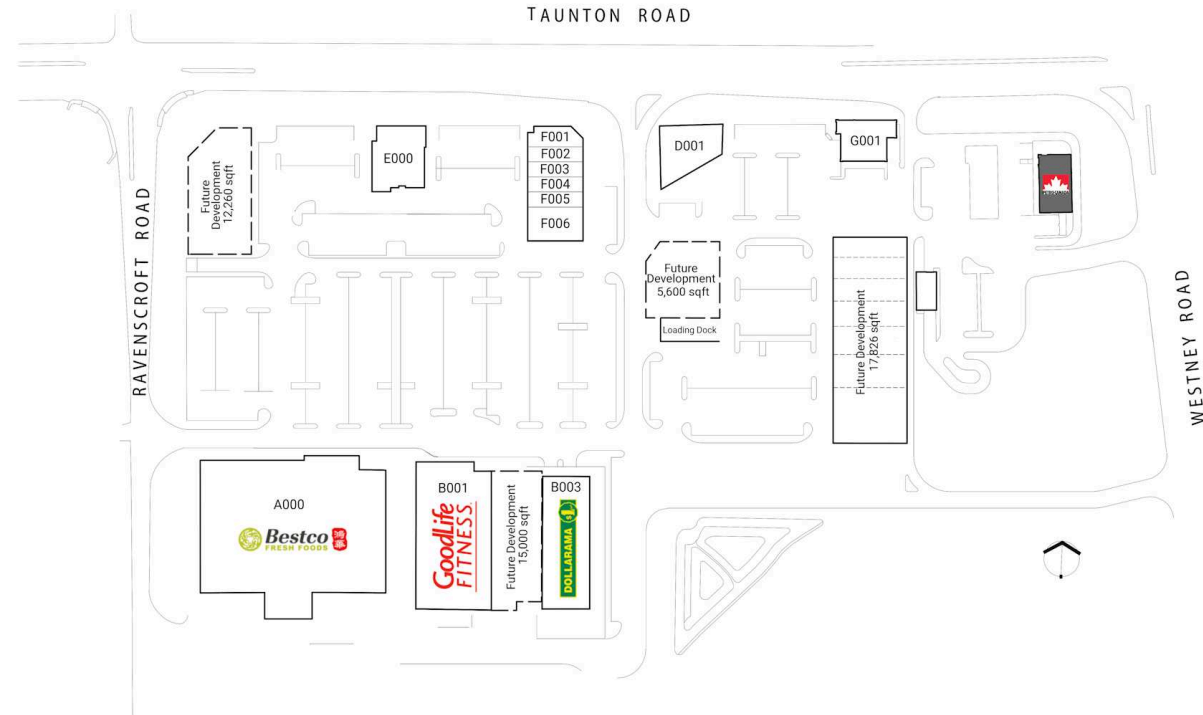

Meadow Ridge Plaza

Ajax, Ontario
1935 Ravenscroft Road

Shadow Anchor

A000	BestCo	49,797 SF	F002	Dental Clinic - Dr. Masoud	1,452 SF
B001	GoodLife Fitness	24,036 SF	F003	Great Clips	1,075 SF
B003	Dollarama	9,419 SF	F004	Nails For You	1,258 SF
D001	McDonald's	5,313 SF	F005	Subway	1,258 SF
E000	Scotiabank	5,125 SF	F006	Palais Noir	5,004 SF
F001	Canna Cabana	1,950 SF	G001	The Beer Store	6,075 SF