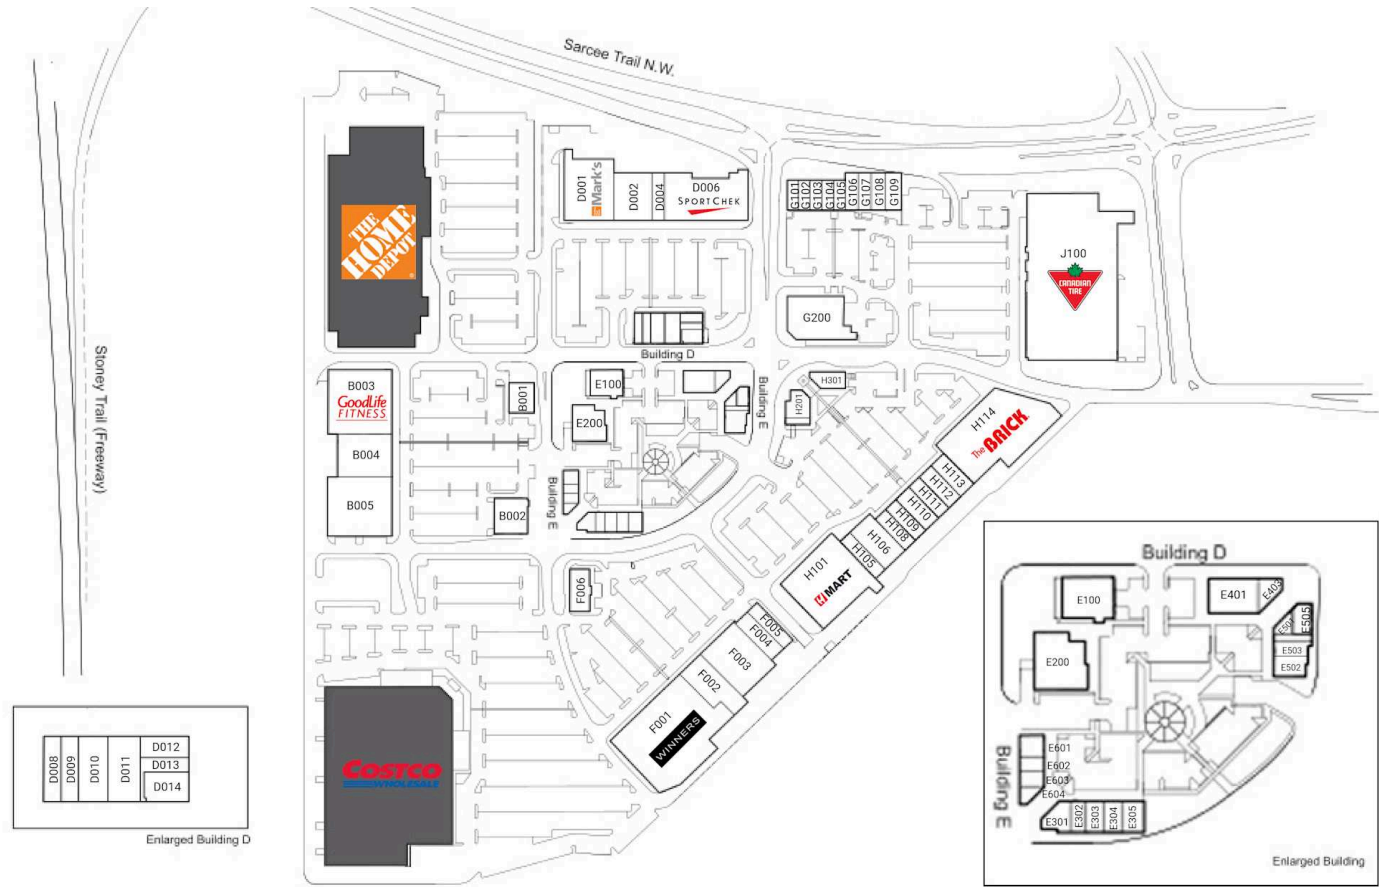

# RioCan Beacon Hill, Calgary, Alberta

Situé à l'intersection de l'extension du sentier Stoney et du sentier Sarcee à Calgary, ce centre à construction fermée comprend 61 unités totalisant 787 206 pi2 et inclut des détaillants tels que Best Buy, Shoppers Drug Mart, Canadian Tire, Costco, et Goodlife Fitness.

### Locataire pilier fantôme

B001	TD	5,925 PI2
B002	Core Education and Fine Arts	7,132 PI2
B003	GoodLife Fitness	28,044 PI2
B004	Golf Town	17,564 PI2
B005	Michaels	24,241 PI2
D001	Mark's	20,007 PI2
D002	Westcoast Kids	9,628 PI2
D004	Chatters	4,989 PI2
D006	SportChek	27,985 PI2
D008	Nani's Gelato	1,291 PI2
D009	Supplement King	1,776 PI2
D010	Beacon Hill Dental	2,728 PI2
D011	Beacon Hill Chiropractic &	3,005 PI2

D012	Massage Clini	
D012	Starbucks	1,488 PI2
D013	Rogers	1,134 PI2
D014	Montessori	1,843 PI2
E100	Baekjeong Korean BBQ	5,776 PI2
E200	Montana's	5,196 PI2
E301	Dave's Hot Chicken	1,825 PI2
E302	Panago Pizza	1,219 PI2
E303	California Thai	1,418 PI2
E304	Edo Japan	1,525 PI2
E305	Subway	1,344 PI2
E401	Deep Discount Liquor	4,355 PI2
E403	Lavish Nail & Spa	1,316 PI2
E501	Booster Juice	702 PI2
E502	Stacked Pancake &	2,400 PI2

G102	Bell	1,269 PI2
G103	The Doctor's Office	2,155 PI2
G104	Five Star Health And Wellness	1,697 PI2
G105	Telus	1,284 PI2
G106	Tommy Gun's Original Barbershop	1,232 PI2
G107	All Season Nails & Spa	1,115 PI2
G108	Human Kanvas	961 PI2
G109	Clogs 4 Comfort	3,690 PI2
G200	Shoppers Drug Mart	16,723 PI2
H101	H-Mart	30,397 PI2
H105	Family Braces	4,048 PI2
H106	Dollarama	9,050 PI2
H108	Available	4,001 PI2