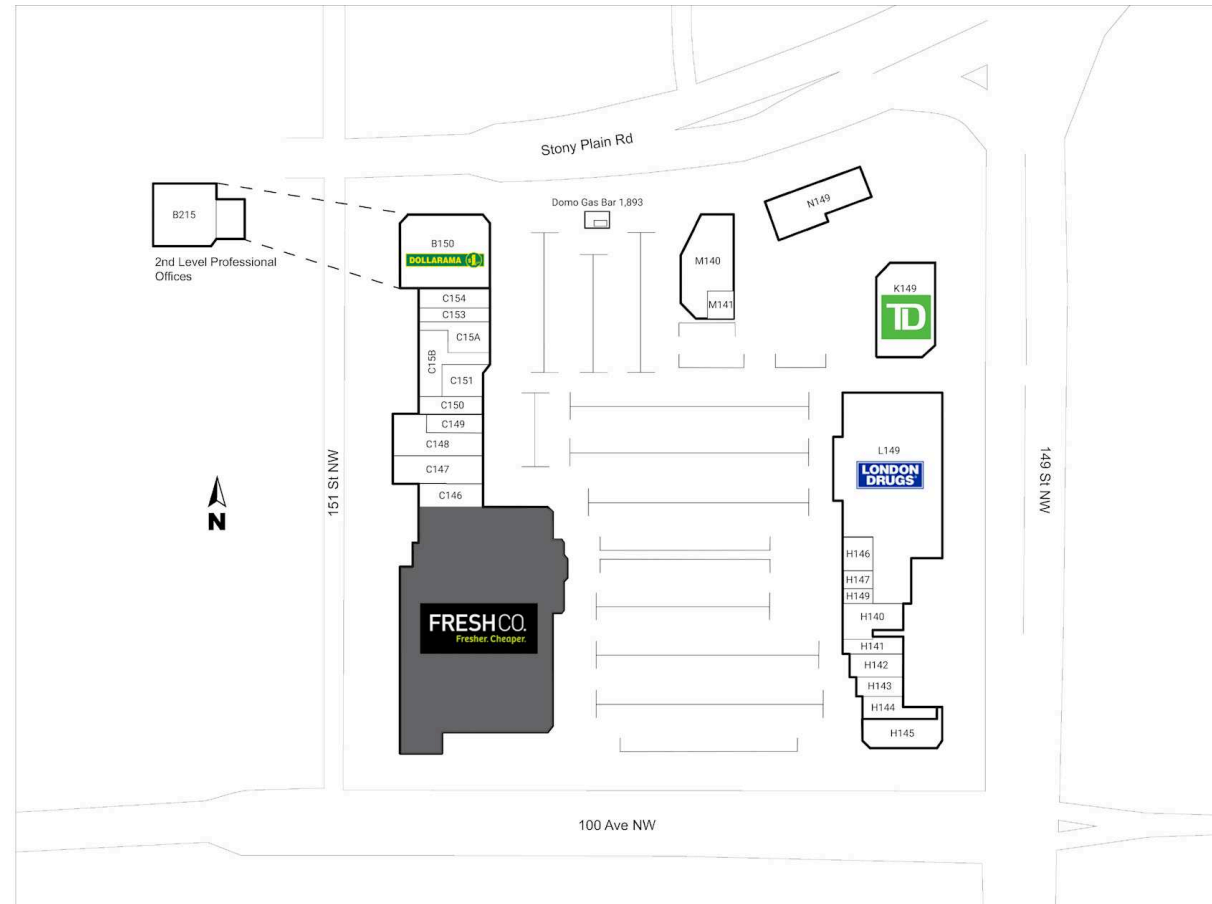

## Jasper Gates Shopping Centre

Edmonton, Alberta  
15047A Stony Plain Road Nw

Chris Conrod  
cconrod@riocan.com  
403-444-2854

**Locataire pilier fantôme**

B150	Dollarama	8,954 PI2	H142	Nova Cannabis	1,837 PI2
B215	Available	6,740 PI2	H143	Fabutan	1,388 PI2
C146	Specsavers	2,164 PI2	H144	Pet Planet	2,023 PI2
C147	ACE Liquor Discounter	3,458 PI2	H145	Panini's Italian Cucina	3,451 PI2
C148	Jamaican Delight	4,108 PI2	H146	Starbucks	1,563 PI2
C149	Best Donair	1,250 PI2	H147	Ultracuts	860 PI2
C150	Little Caesar's	1,326 PI2	H149	Vitality Health Foods	705 PI2
C151	Beltona Canada	1,268 PI2	K149	TD	8,032 PI2
C153	Subway	1,365 PI2	L149	London Drugs	26,606 PI2
C154	Pho Binh	2,053 PI2	M140	Easyhome	5,382 PI2
C15A	Orangetheory Fitness	3,606 PI2	M141	Jasmine Nails & Lash Bar	1,378 PI2
C15B	Available	2,634 PI2	N149	Available	5,680 PI2
H140	Summit Dental	2,902 PI2			
H141	Bar Burrito	1,309 PI2			