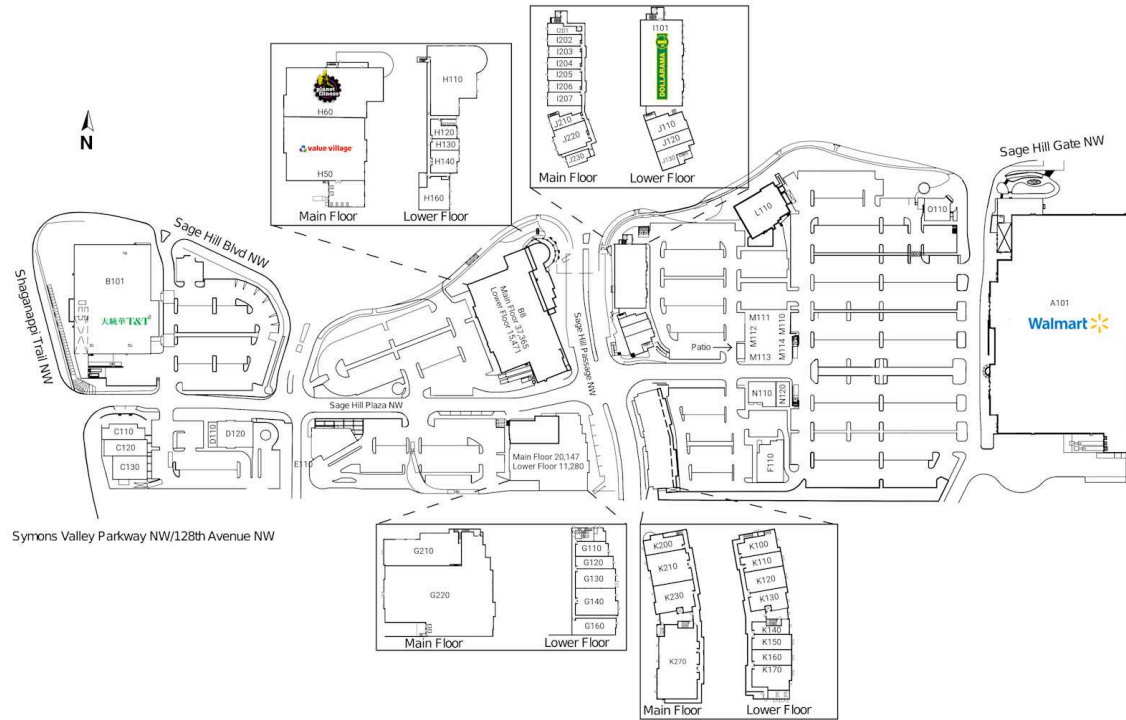

### Locataire pilier fantôme

|      |                         |             |      |                            |            |      |                                |           |      |                              |           |      |                                 |           |
|------|-------------------------|-------------|------|----------------------------|------------|------|--------------------------------|-----------|------|------------------------------|-----------|------|---------------------------------|-----------|
| A101 | Walmart                 | 153,035 PI2 | G210 | Bulk Barn                  | 5,952 PI2  | I205 | Great Canadian Pizza           | 1,195 PI2 | K120 | Sally Beauty Supply          | 1,500 PI2 | M113 | Royal Pizza                     | 2,300 PI2 |
| B101 | T & T Supermarket       | 44,639 PI2  | G220 | Liquor Depot               | 20,273 PI2 | I206 | Kingwell Roasted BBQ           | 1,119 PI2 | K130 | Vet Clinic                   | 1,496 PI2 | M114 | F45 Training                    | 2,160 PI2 |
| C110 | Tim Hortons             | 3,000 PI2   | H110 | Brightpath                 | 10,202 PI2 | I207 | Halal Meat Shop                | 1,389 PI2 | K140 | Available                    | 771 PI2   | N110 | Barcelo's Flame Grilled Chicken | 2,764 PI2 |
| C120 | Pet Valu                | 3,469 PI2   | H120 | Vision Optical             | 1,038 PI2  | J110 | Essence Wellness Clinic        | 2,228 PI2 | K150 | Cobs Bread                   | 1,034 PI2 | N120 | D Spot Dessert Café             | 2,058 PI2 |
| C130 | ATB Financial           | 4,156 PI2   | H130 | Denim & Smith              | 840 PI2    | J120 | Billoos Cuisine                | 1,528 PI2 | K160 | Subway                       | 1,100 PI2 | O110 | Sunset Grill                    | 3,000 PI2 |
| D110 | H&R Block               | 1,020 PI2   | H140 | Sage Hill Smiles           | 2,205 PI2  | J130 | Nail Spa Canada                | 1,410 PI2 | K170 | Accentric Salon & Spa        | 1,544 PI2 |      |                                 |           |
| D120 | RBC Royal Bank          | 4,657 PI2   | H160 | Coco Skin and Laser Centre | 3,550 PI2  | J210 | Cluck Cluck Chicken & Waffles  | 1,355 PI2 | K200 | Fabutan Sun Tan Studio       | 1,039 PI2 |      |                                 |           |
| E110 | McDonald's              | 5,044 PI2   | H50  | Value Village              | 18,500 PI2 | J220 | Four20 Premium Market          | 2,402 PI2 | K210 | Oxygen Yoga                  | 2,040 PI2 |      |                                 |           |
| F110 | Scotiabank              | 5,090 PI2   | H60  | Planet Fitness             | 18,000 PI2 | J230 | Iphix Cell Phone Repair Centre | 871 PI2   | K230 | Massage Addict               | 1,830 PI2 |      |                                 |           |
| G110 | Available               | 1,257 PI2   | I101 | Dollarama                  | 10,317 PI2 | K100 | Baladna Shawarma & Grill       | 900 PI2   | K270 | Children's Dental Health Ctr | 4,941 PI2 |      |                                 |           |
| G120 | Nail Spa Canada         | 1,208 PI2   | I201 | Reflex Supplements         | 790 PI2    | K110 | Great Clips                    | 1,000 PI2 | L110 | Bottle Depot                 | 6,300 PI2 |      |                                 |           |
| G130 | Sage Hill Physiotherapy | 1,986 PI2   | I202 | Alt. Vape                  | 1,170 PI2  |      |                                |           | M110 | Mucho Burrito                | 1,600 PI2 |      |                                 |           |
| G140 | Calgary Public Library  | 2,856 PI2   | I203 | Easyfinancial              | 1,119 PI2  |      |                                |           | M111 | Pho Hoan Pasteur             | 1,610 PI2 |      |                                 |           |
| G160 | Available               | 1,938 PI2   | I204 | Foodyard                   | 1,173 PI2  |      |                                |           | M112 | Jugo Juice                   | 800 PI2   |      |                                 |           |