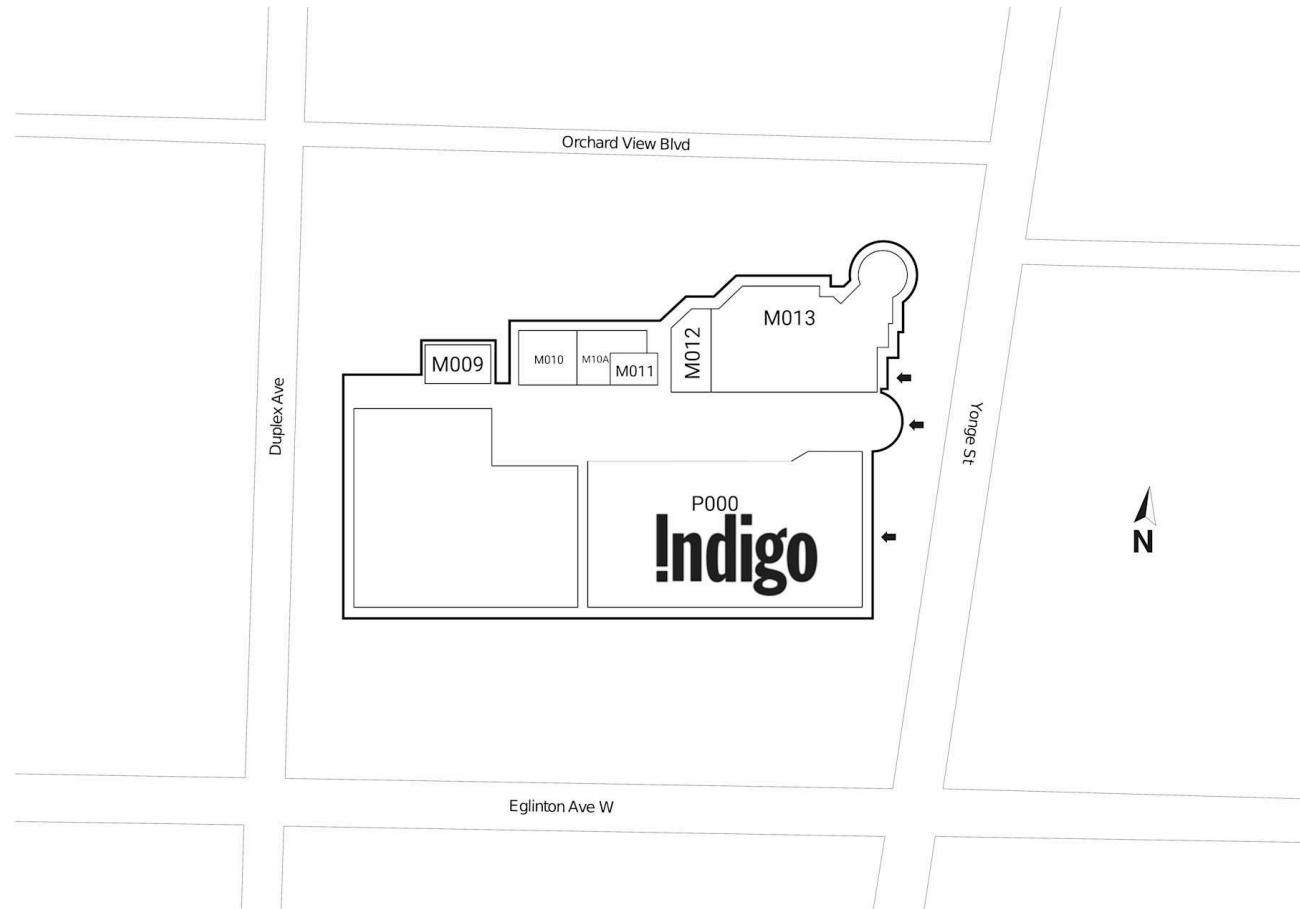

Yonge Eglinton Centre

Toronto, Ontario
20 Eglinton Ave.
West Yonge St. &
Eglinton Ave.

Ethan Yaphe
eyaphe@riocan.com
416-697-9623

■ **Locataire pilier
fantôme**

M009	Softron Tax	882 PI2	M013	Available	12,980 PI2
M010	Leased	967 PI2	M10A	One Plant	883 PI2
M011	Booster Juice	183 PI2	P000	Indigo	33,067 PI2
M012	Fido	795 PI2