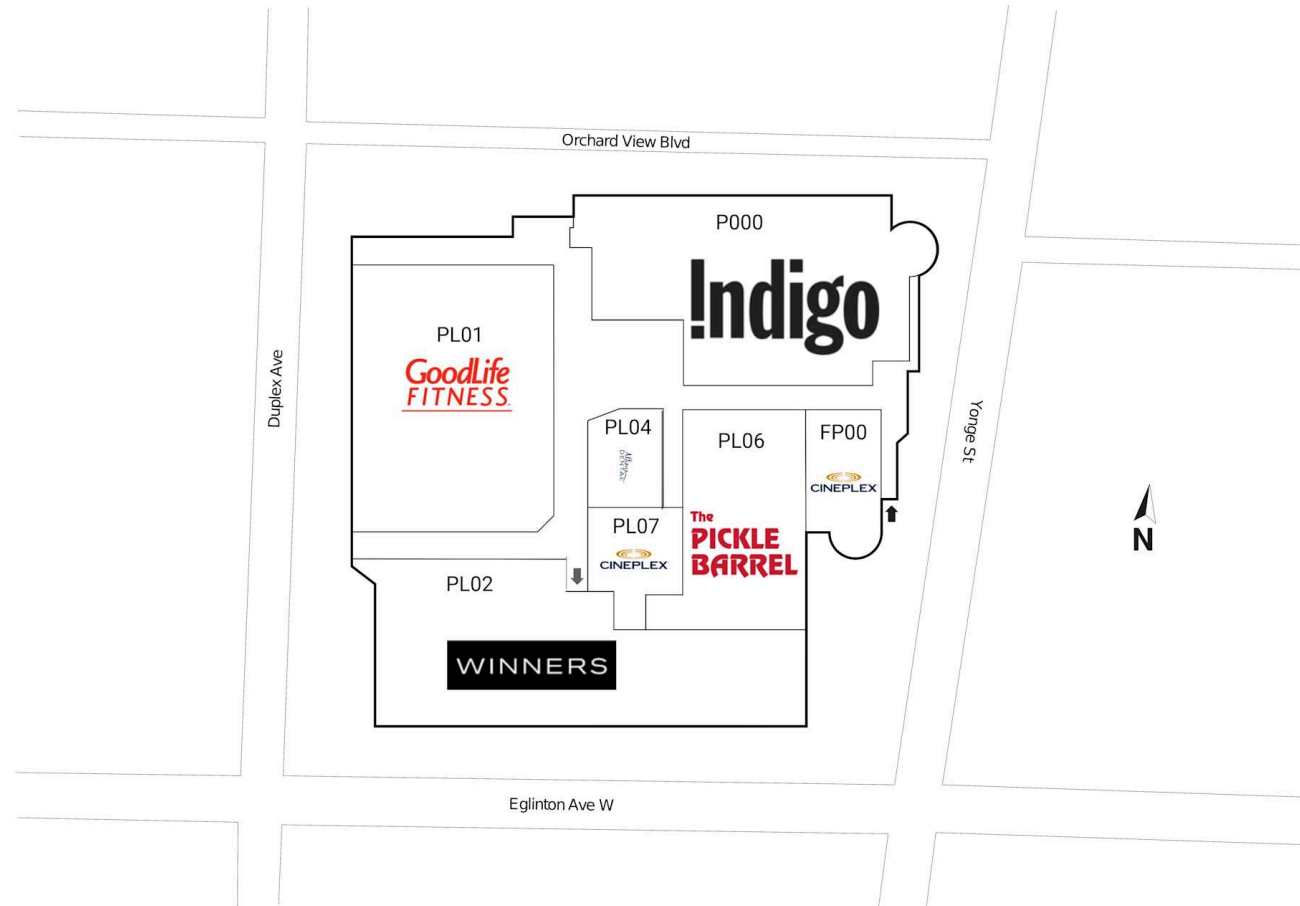

Yonge Eglinton Centre

Toronto, Ontario
20 Eglinton Ave.
West Yonge St. &
Eglinton Ave.

Ethan Yaphe
eyaphe@riocan.com
416-697-9623

■ **Locataire pilier
fantôme**

FP00	Cineplex	54,000 PI2	PL04	Altima Dental Centre	2,882 PI2
P000	Indigo	33,067 PI2	PL06	Pickle Barrel	11,659 PI2
PL01	GoodLife Fitness	23,756 PI2	PL07	Cineplex	16,320 PI2
PL02	Winners	24,717 PI2