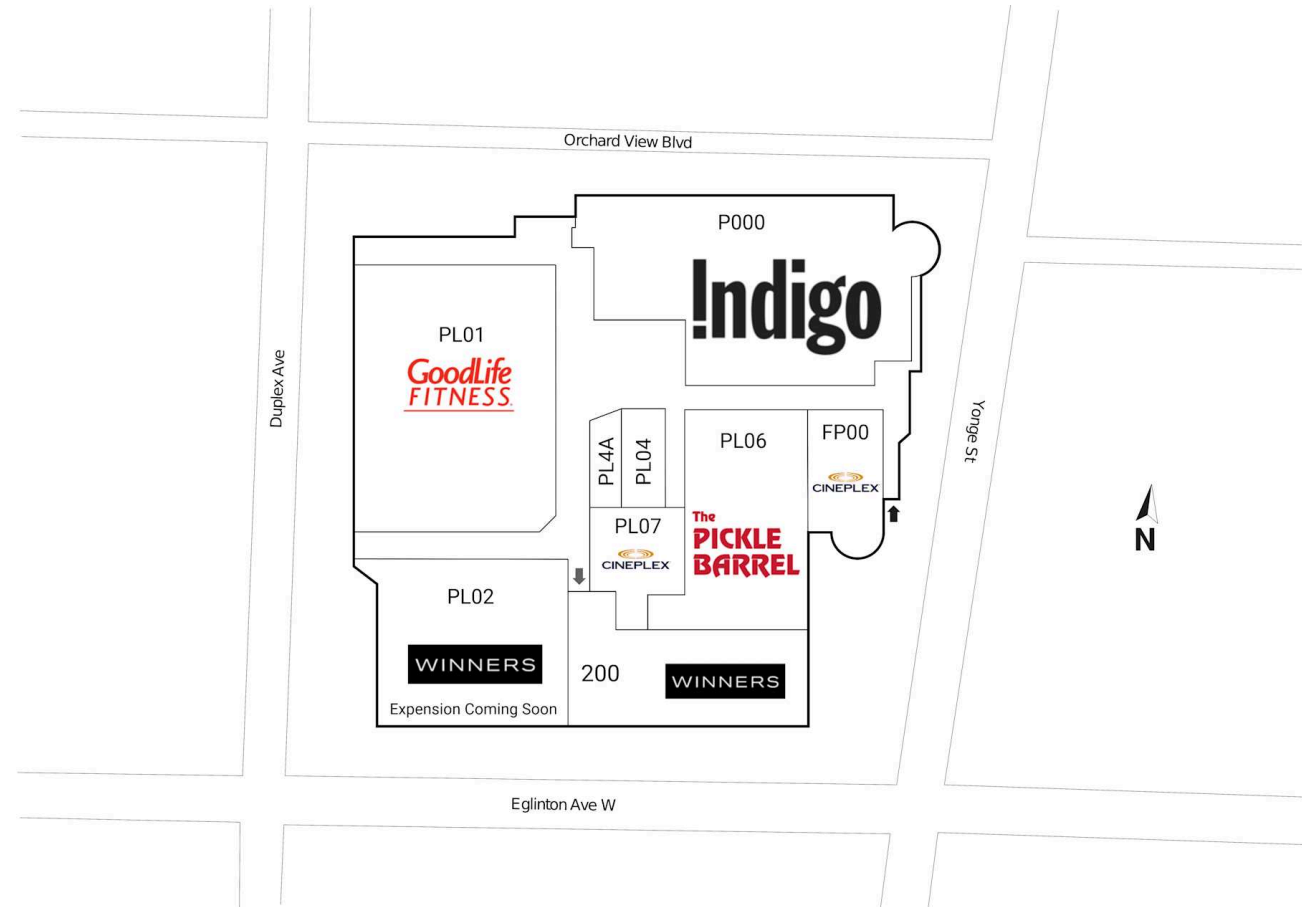

Plan du site

Yonge Eglinton Centre

Toronto, Ontario
20 Eglinton Ave.
West Yonge St. &
Eglinton Ave.

■ Locataire pilier
fantôme

FP00	Cineplex	54,000 PI2	PL06	Pickle Barrel	11,659 PI2
P000	Indigo	33,067 PI2	PL07	Cineplex	16,320 PI2
PL01	GoodLife Fitness	23,756 PI2	PL4A	Altima Dental Centre	1,515 PI2
PL02	Winners	13,065 PI2	200	Winners	12,987 PI2
PL04	Available	1,367 PI2