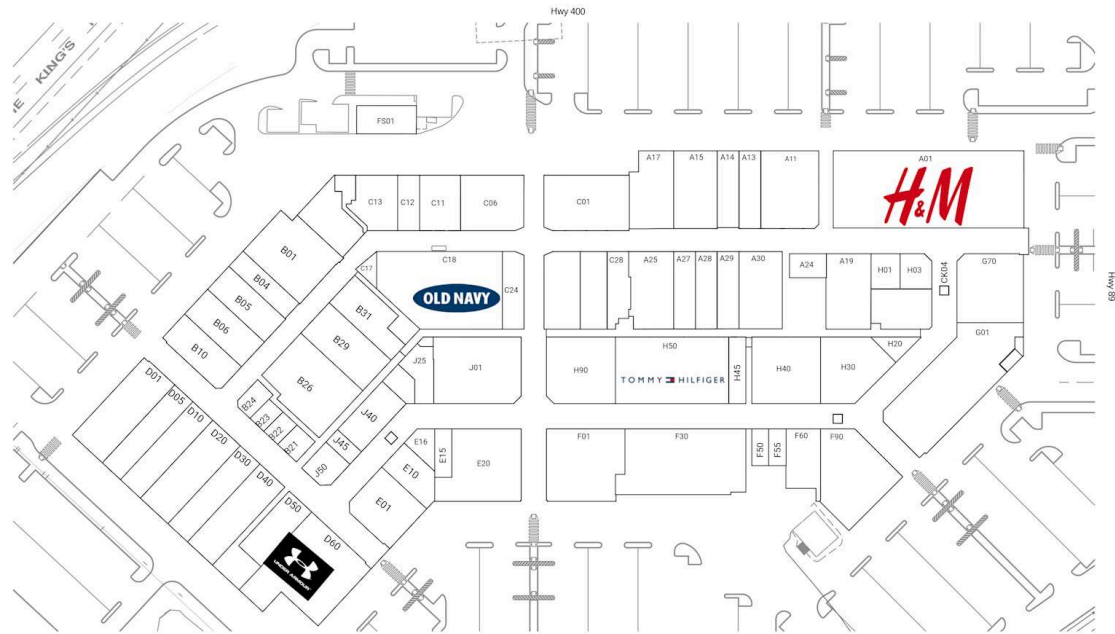

Tanger Outlets Cookstown

Innisfil, Ontario
3311 County Road
89, Unit A23
Highway 400 and
Highway 89

■ Locataire pilier
fantôme

A01	H&M	20,297 PI2	C01	La Vie En Rose	6,513 PI2	F01	Gap	7,500 PI2
A028	Work Authority	2,345 PI2	C015	Samsonite	3,331 PI2	F30	Available	11,179 PI2
A11	Available	6,204 PI2	C025	Globo	3,849 PI2	F50	Lids	872 PI2
A13	Stokes	2,339 PI2	C027	Available	2,847 PI2	F55	Adore	860 PI2
A14	Aldo	2,318 PI2	C06	Aerie	4,772 PI2	F60	Skechers	2,920 PI2
A15	Levi's Outlet	4,680 PI2	C11	Bath & Body Works	3,123 PI2	F90	Calvin Klein	7,390 PI2
A17	Labels	4,504 PI2	C12	Just Cozy	1,683 PI2	FS01	Harvey's	2,333 PI2
A19	Carter's Osh Kosh	4,691 PI2	C13	Mind Games	3,206 PI2	FS02	Quality Homes	1 PI2
A24	Imperial Meats	1,205 PI2	C17	Perfumes 4 U	502 PI2	G01	Polo Ralph Lauren Factory Store	12,400 PI2
A25	Available	4,742 PI2	C18	Old Navy	12,085 PI2	G70	American Eagle Outfitters	7,398 PI2
A27	Crocs	2,345 PI2	C24	The Cosmetics Company Store	2,290 PI2	H005	Bluenotes	3,251 PI2
A28	Work Authority	2,322 PI2	C28	Anna Bella	2,204 PI2	H01	Claire's	1,418 PI2
A29	Available	2,322 PI2	CK04	Lotto Centre & Variety	100 PI2	H03	Griffin Jewellery Design	1,503 PI2
A30	Tootsies Factory Shoe Outlet	4,596 PI2	D01	Oxford Mills Factory Outlet	6,052 PI2	H20	Body Shop	898 PI2
B01	Adidas	6,560 PI2	D05	West 49	3,588 PI2	H30	Puma	5,310 PI2
B04	Available	2,224 PI2	D10	Dyson Home Essentials	4,000 PI2	H40	Eddie Bauer	6,329 PI2
B05	All Star Sports	3,317 PI2	D20	Famous Footwear	5,500 PI2	H45	Bikini Village	1,566 PI2
B06	Suzy Shier	3,592 PI2	D30	Soft Moc	3,929 PI2	H50	Tommy Hilfiger	10,426 PI2
B10	Trespass	3,556 PI2	D40	Kitchen Stuff Plus	5,043 PI2	H90	Guess	6,320 PI2
B21	Tim Hortons	1,023 PI2	D50	Available	3,176 PI2	J01	Coach	8,019 PI2
B22	Pita Land	671 PI2	D60	Under Armour	10,149 PI2	J25	Pandora	1,884 PI2
B23	Bar Burrito	671 PI2	E01	Mountain Warehouse	4,634 PI2	J40	The Shoe Company	2,984 PI2
B24	Laura Secord	1,158 PI2	E10	Peoples Jewellers	2,501 PI2	J45	Subway	770 PI2
B26	Columbia Sportswear	7,301 PI2	E15	Swarovski	1,074 PI2	J50	Bentley	1,577 PI2
B29	Available	4,935 PI2	E16	Sunglass Hut International	1,138 PI2			
B31	Rugs House	4,075 PI2	E20	Banana Republic	7,500 PI2			