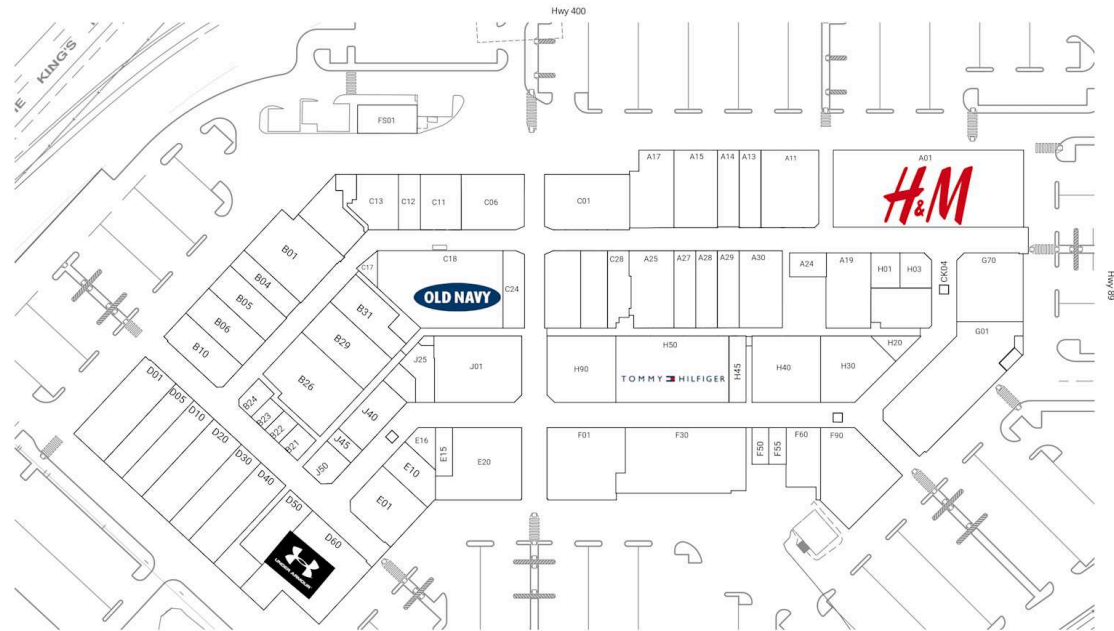

Tanger Outlets Cookstown

Innisfil, Ontario
3311 County Road
89, Unit A23
Highway 400 and
Highway 89

Mackenzie Bigioni
MBigioni@riocan.com
647-237-4386

■ Locataire pilier
fantôme

A01	H&M	20,297 PI2	C01	La Vie En Rose	6,513 PI2	F01	Gap	7,500 PI2
A028	Work Authority	2,345 PI2	C015	Samsonite	3,331 PI2	F30	Available	11,179 PI2
A11	Available	6,204 PI2	C025	Globo	3,849 PI2	F50	Lids	872 PI2
A13	Stokes	2,339 PI2	C027	Available	2,847 PI2	F55	Adore	860 PI2
A14	Aldo	2,318 PI2	C06	Aerie	4,772 PI2	F60	Skechers	2,920 PI2
A15	Levi's Outlet	4,680 PI2	C11	Bath & Body Works	3,123 PI2	F90	Calvin Klein	7,390 PI2
A17	Labels	4,504 PI2	C12	Just Cozy	1,683 PI2	FS01	Harvey's	2,333 PI2
A19	Carter's Osh Kosh	4,691 PI2	C13	Mind Games	3,206 PI2	FS02	Quality Homes	1 PI2
A24	Imperial Meats	1,205 PI2	C17	Perfumes 4 U	502 PI2	G01	Polo Ralph Lauren Factory Store	12,400 PI2
A25	Catching Happy	4,742 PI2	C18	Old Navy	12,085 PI2	G70	American Eagle Outfitters	7,398 PI2
A27	Crocs	2,345 PI2	C24	The Cosmetics Company Store	2,290 PI2	H005	Bluenotes	3,251 PI2
A28	Work Authority	2,322 PI2	C28	Anna Bella	2,204 PI2	H01	Claire's	1,418 PI2
A29	Available	2,322 PI2	CK04	Lotto Centre & Variety	100 PI2	H03	Griffin Jewellery Design	1,503 PI2
A30	Tootsies Factory Shoe Outlet	4,596 PI2	D01	Oxford Mills Factory Outlet	6,052 PI2	H20	Body Shop	898 PI2
B01	Adidas	6,560 PI2	D05	West 49	3,588 PI2	H30	Puma	5,310 PI2
B04	Available	2,224 PI2	D10	Dyson Home Essentials	4,000 PI2	H40	Eddie Bauer	6,329 PI2
B05	All Star Sports	3,317 PI2	D20	Famous Footwear	5,500 PI2	H45	Bikini Village	1,566 PI2
B06	Suzy Shier	3,592 PI2	D30	Soft Moc	3,929 PI2	H50	Tommy Hilfiger	10,426 PI2
B10	Trespass	3,556 PI2	D40	Kitchen Stuff Plus	5,043 PI2	H90	Guess	6,320 PI2
B21	Tim Hortons	1,023 PI2	D50	Available	3,176 PI2	J01	Coach	8,019 PI2
B22	Pita Land	671 PI2	D60	Under Armour	10,149 PI2	J25	Pandora	1,884 PI2
B23	Bar Burrito	671 PI2	E01	Mountain Warehouse	4,634 PI2	J40	The Shoe Company	2,984 PI2
B24	Laura Secord	1,158 PI2	E10	Peoples Jewellers	2,501 PI2	J45	Subway	770 PI2
B26	Columbia Sportswear	7,301 PI2	E15	Swarovski	1,074 PI2	J50	Bentley	1,577 PI2
B29	Available	4,935 PI2	E16	Sunglass Hut International	1,138 PI2			
B31	Rugs House	4,075 PI2	E20	Banana Republic	7,500 PI2			