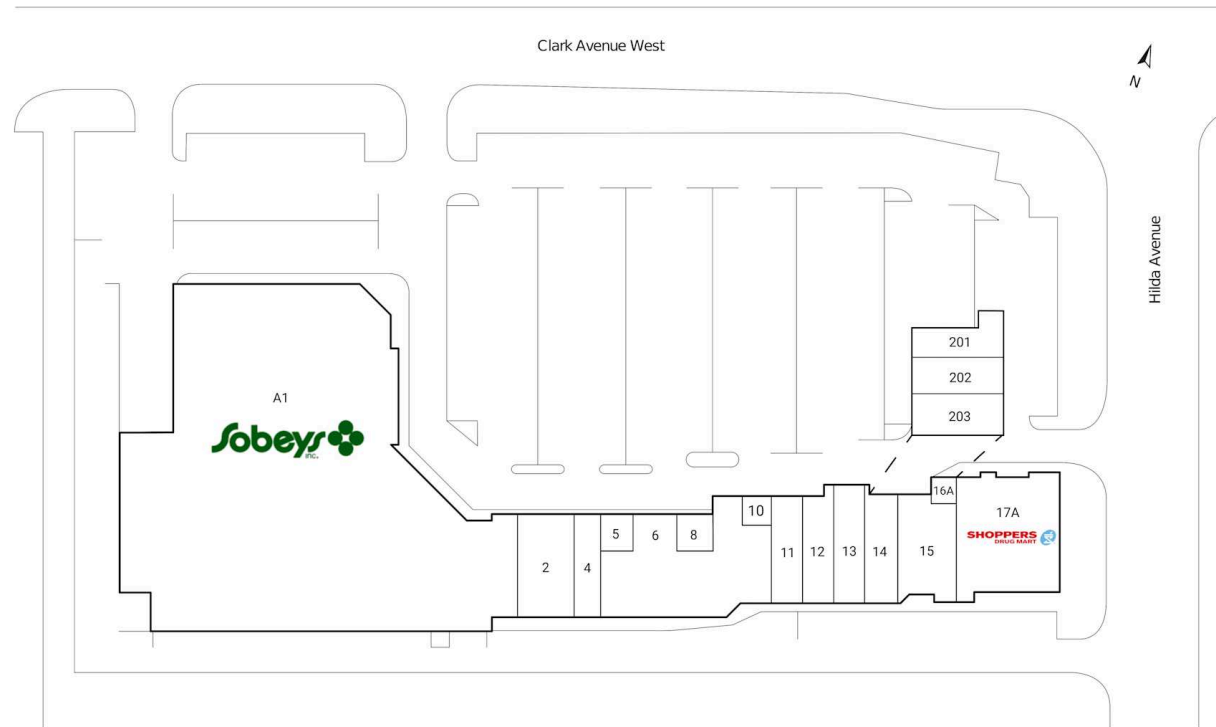

Spring Farm Marketplace, Thornhill, Ontario

Located at the intersection of Clark Avenue & Hilda Avenue in Thornhill, this grocery anchored centre offers 19 units totalling 73,000 sq. ft featuring retailers such as Sobeys, Shoppers Drug Mart and TD Canada Trust.

All figures are within a 10 Km radius.

Source: All demographic information is Copyright 2024 by Environics Analytics (EA).

Spring Farm Marketplace

Thornhill, Ontario
441 Clark Avenue

■ Shadow Anchor

A1	Sobeys	44,451 SF	14	Hearing Solutions	1,257 SF
2	Exceed Robotics	2,297 SF	15	Golden Chopsticks	1,950 SF
4	D-Lite's	1,250 SF	16A	Chic Boutique	622 SF
5	Thornhill Vision Care	628 SF	17A	Shoppers Drug Mart	4,946 SF
6	Toronto Sephardic Kollel	5,751 SF	201	Darryl Bradley Cohen	1,171 SF
8	Shaynee's Gifts	629 SF	202	Dr. H. Sturm And Dr. A. Berzen	1,110 SF
10	My Zaidy's Pizza	528 SF	203	Colomby Dentistry Professional Corporati	1,352 SF
11	Bing's Hair Salon	1,242 SF			
12	Pedi N Nails	1,277 SF			
13	Sips Coffee House	1,137 SF			