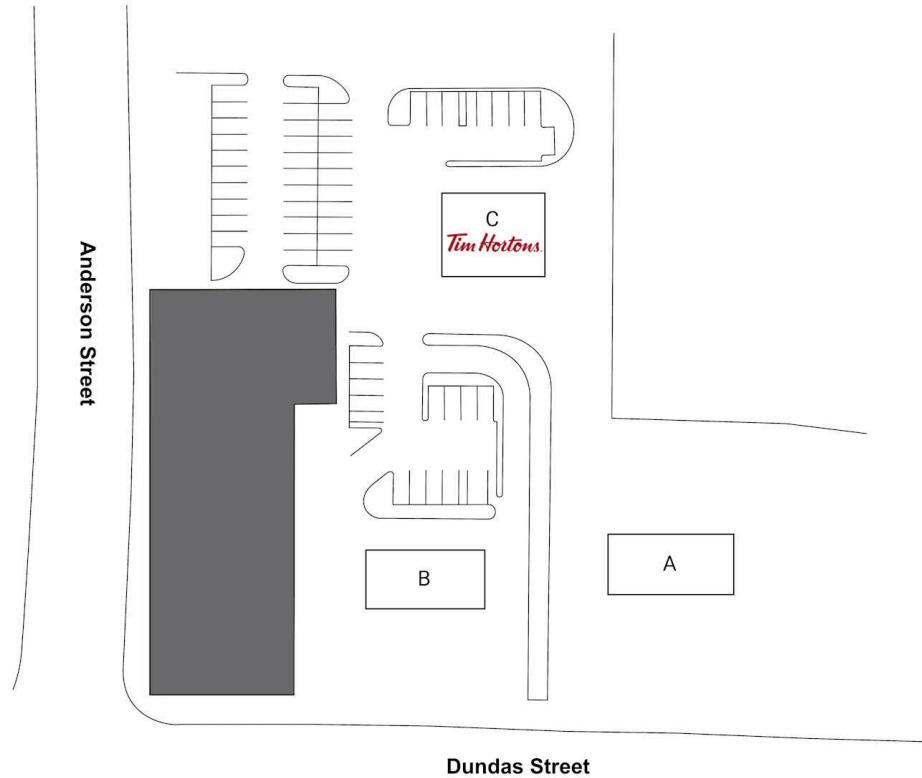

RioCan Dundas East, Whitby, Ontario

Located on the north east side of Dundas Street East and Anderson Street in Whitby, Ontario. This property has just opened with 3 new units including Tim Hortons, Mr. Lube and A&W.

All figures are within a 10 km radius.

Source: All demographic information is Copyright 2024 by Environics Analytics (EA).

Tim Hortons

MR. LUBE

AGW

Site Plan

RioCan Dundas East

Whitby, Ontario
1208 Dundas Street
East

■ **Shadow Anchor**

| | | | | | |
|---|----------|----------|---|-------------|----------|
| A | Mr. Lube | 2,382 SF | C | Tim Hortons | 3,064 SF |
| B | A&W | 2,178 SF | | | |