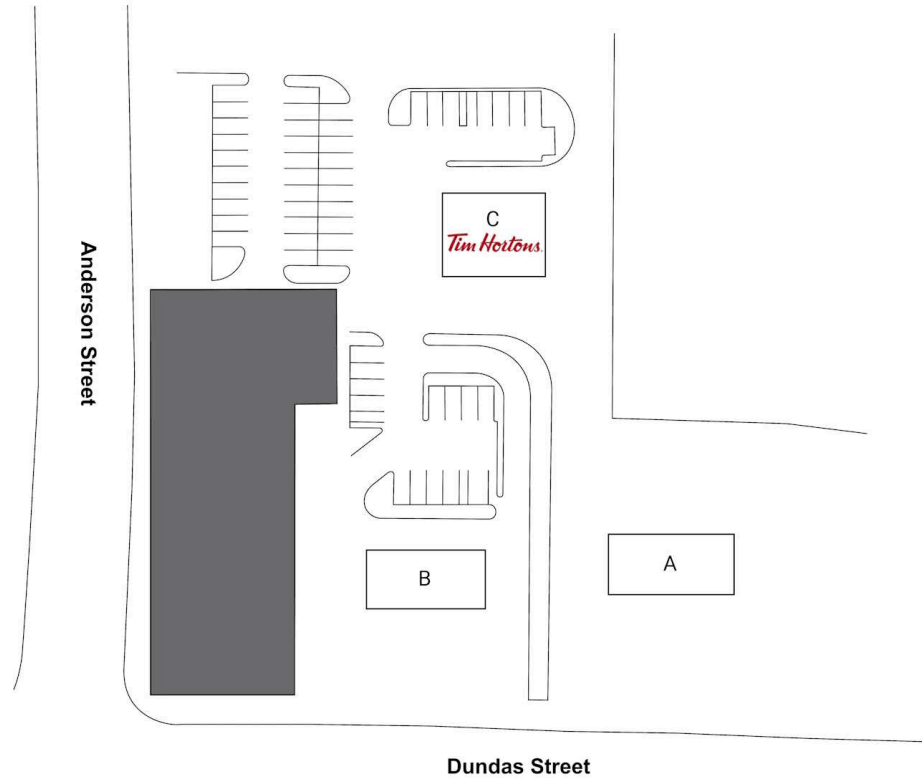

RioCan Dundas East, Whitby, Ontario

Located on the north east side of Dundas Street East and Anderson Street in Whitby, Ontario. This property has just opened with 3 new units including Tim Hortons, Mr. Lube and A&W.

All figures are within a 10 Km radius.

Source: All demographic information is Copyright 2024 by Environics Analytics (EA).

Tim Hortons

MR. LUBE

AGW

Site Plan

RioCan Dundas East

Whitby, Ontario
1208 Dundas Street
East

Lidgeia Blackburn
Lidgeia@riocan.com
416-816-5034

■ **Shadow Anchor**

A	Mr. Lube	2,382 SF	C	Tim Hortons	3,064 SF
B	A&W	2,178 SF			