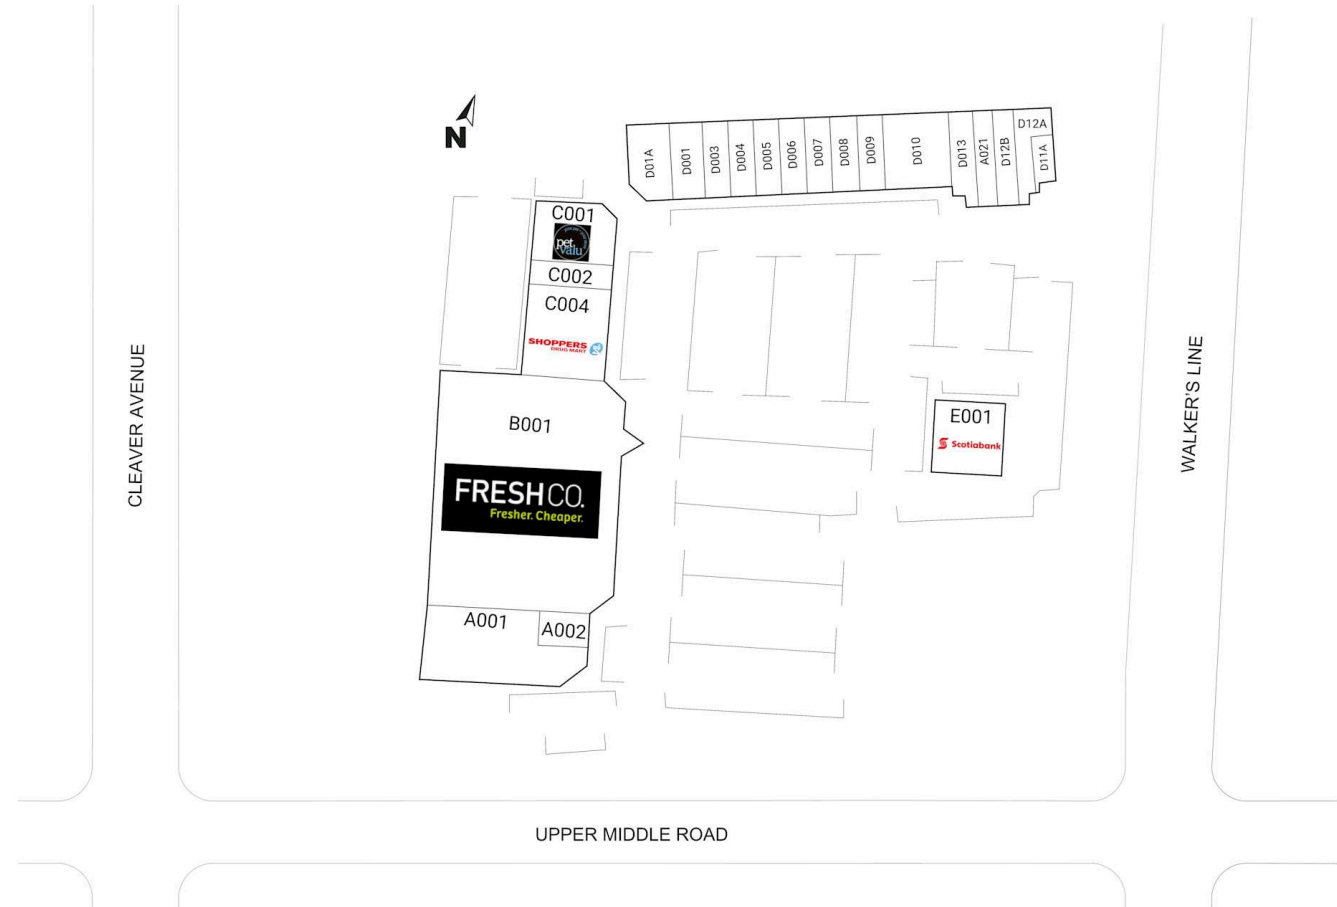

Walker Place, Burlington, Ontario

Located at the intersection of Walkers Line and Upper Middle Road in Burlington, this grocery-anchored centre offers 22 units totalling 68,857 sq. ft featuring retailers such as FreshCo., Scotia Bank and Shoppers Drug Mart.

All figures are within a 10 Km radius.

Source: All demographic information is Copyright 2024 by Environics Analytics (EA).

Walker Place

Burlington, Ontario
3505 Upper Middle Road

Bryan Kolle
BKolle@riocan.com
416-866-8401

Shadow Anchor

A001	Kid Strong	4,139 SF	D007	Freedom Mobile	1,298 SF
A002	Subway	1,074 SF	D008	Dynamic Physiotherapy	1,083 SF
A021	Crystal Nails	1,766 SF	D009	Vineyards Estate Wines	885 SF
B001	FreshCo.	28,848 SF	D010	SpinCo	3,204 SF
C001	Pet Valu	2,189 SF	D013	Twisted Coil Vapes	1,248 SF
C002	Dr. Tom Houston	1,288 SF	D01A	Goodwill	2,132 SF
C004	Shoppers Drug Mart	6,381 SF	D11A	Zesty Pita & Burgers	1,076 SF
D001	Colour Land Paint & Wallpaper	1,699 SF	D12A	Jetely Optical	1,284 SF
D003	Canna Cabana	886 SF	D12B	Sun Haven Tanning Spa	1,946 SF
D004	Red Chillie	1,029 SF	E001	Scotiabank	3,660 SF
D005	Twice The Deal Pizza	1,054 SF			
D006	Easyfinancial	1,675 SF			