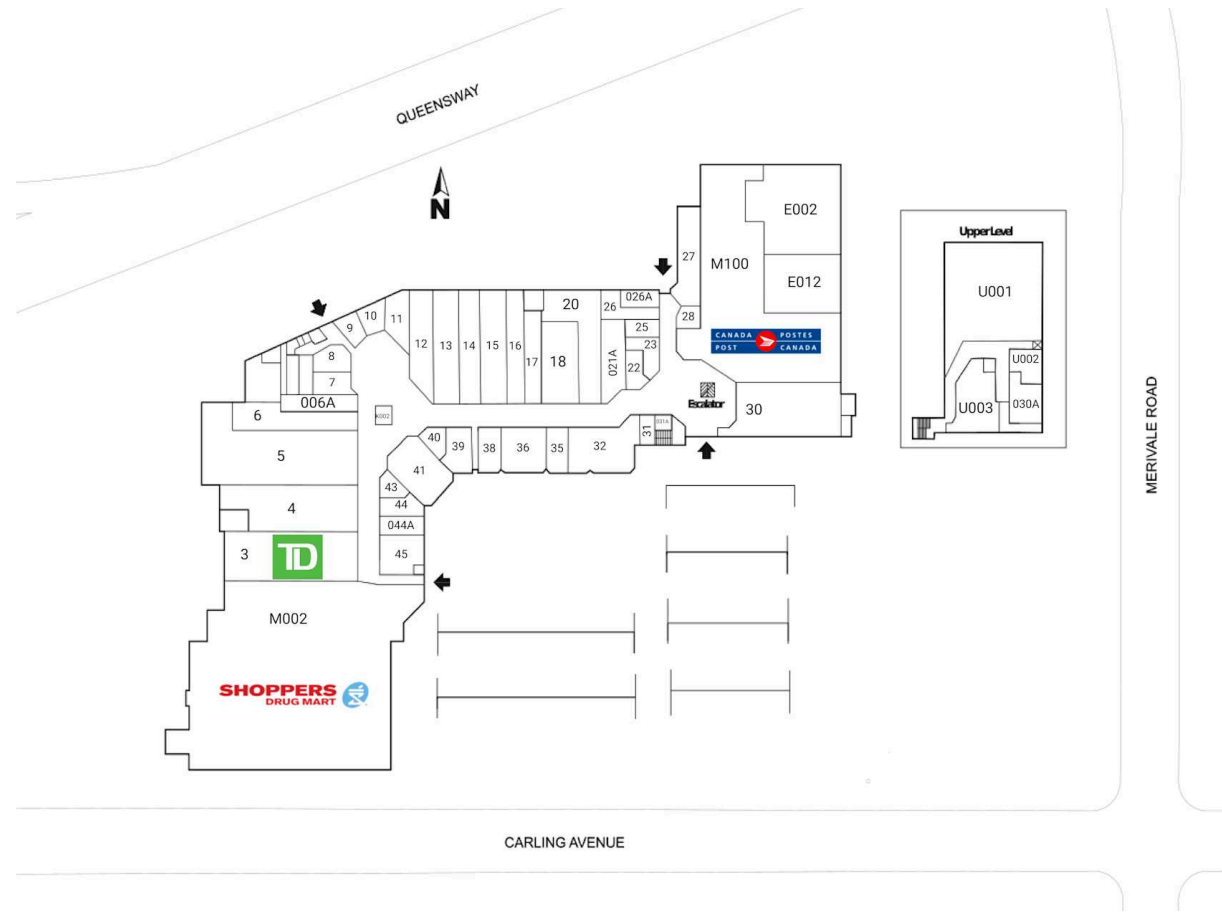

RioCan Westgate, Ottawa, Ontario

Located at the intersection of Carling Ave and Merivale Rd in the City of Ottawa, this Enclosed Shopping Mall offers 53 units totalling 165,660 sq. ft featuring retailers such as Royal Bank, Shoppers Drug Mart, TD Canada Trust, and Canada Post.

All figures are within a 10 Km radius.

Source: All demographic information is Copyright 2024 by Environics Analytics (EA).

RioCan Westgate

Ottawa, Ontario
1309 Carling
Avenue Merivale
Rd. & Island Park
Dr.

Cody Perza
cperza@riocan.com
647-388-9036

Shadow Anchor

E002	Available	6,839 SF	7	Available	470 SF	021A	Capital Optical	1,134 SF	35	Available	791 SF
E012	Available	2,106 SF	8	Available	473 SF	22	Superior Photo	650 SF	36	Carducci's	1,587 SF
K002	Available	64 SF	9	Available	500 SF	23	Westgate News	753 SF	38	Available	771 SF
M002	Shoppers Drug Mart	30,147 SF	10	Thai	500 SF	25	Westgate Barber Shop	437 SF	39	Ottawa Gold Buyer	733 SF
M100	Canada Post	14,541 SF	11	Pita Restaurant	473 SF	026A	RioCan Property Services	880 SF	40	Florist	465 SF
U001	Available	15,965 SF	12	Available	1,796 SF	26	Travac Travel	995 SF	41	Rockin Johnny's Diner	2,284 SF
U002	Graybridge Malkam	6,860 SF	13	Available	2,503 SF	27	Mt Issuing Agent	1,630 SF	43	Second Cup	475 SF
U003	Graybridge Malkam	1,651 SF	14	Available	1,969 SF	28	Fashion Nails	350 SF	044A	Available	600 SF
3	TD	4,868 SF	15	KARDISH HEALTH FOOD CENTRE	2,505 SF	030A	Available	2,207 SF	44	Arzoyi Mobile Inc.	600 SF
4	Dollar Mart	4,399 SF	16	Available	1,352 SF	30	House to Home	4,879 SF	45	MADA Community Centre	1,294 SF
5	Capital City Dance	7,835 SF	17	Available	1,104 SF	031A	Fine European Tailoring	133 SF			
006A	Available	1,306 SF	18	Available	1,882 SF	31	Available	435 SF			
6	Trillium Dental	2,550 SF	20	Satchels	1,882 SF	32	L'Image Hair Studio	2,517 SF			
				Hearing Life	2,996 SF						