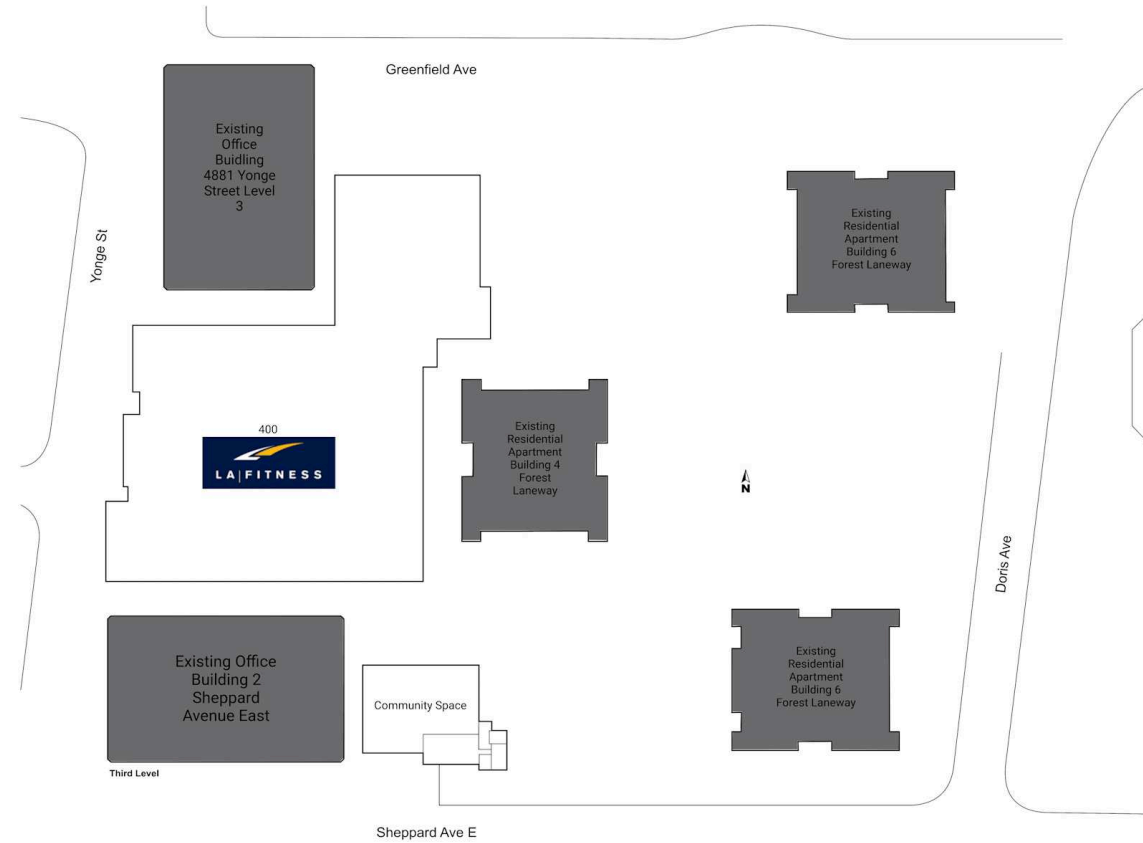

Yonge Sheppard Centre

Toronto, Ontario
2 Sheppard Avenue
East Yonge St. &
Sheppard Ave.

Lidgeia Blackburn
Lidgeia@riocan.com
416-816-5034

Shadow Anchor

400

L.A. Fitness

49,926 SF