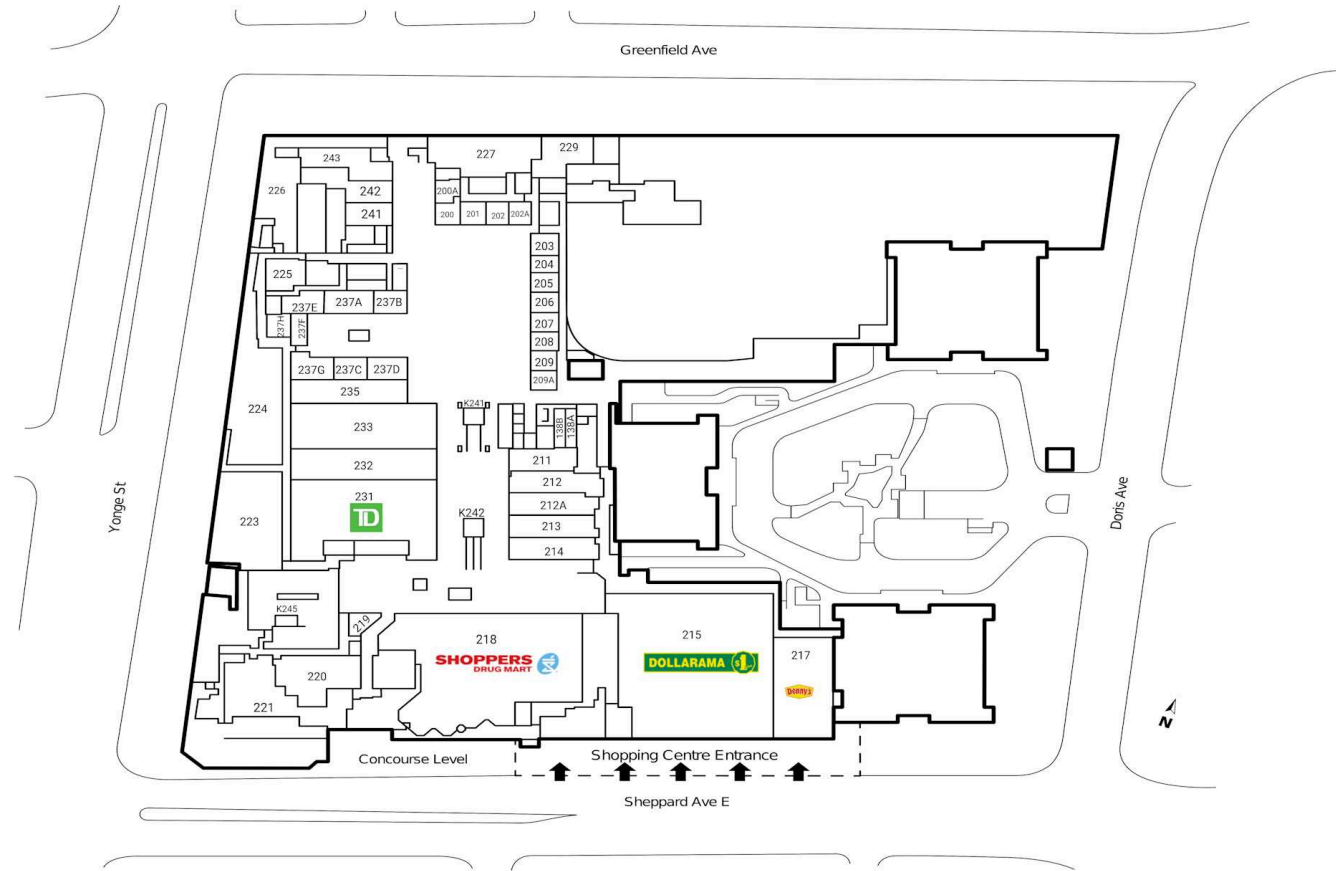

Yonge Sheppard Centre

Toronto, Ontario
2 Sheppard Avenue
East Yonge St. & Sheppard Ave.

Lidgeia Blackburn
Lidgeia@riocan.com
416-816-5034

Shadow Anchor

K105	VM Mobile	263 SF	207	Thai Express	371 SF	220	CIBC	1,979 SF	237A	Softron Tax	524 SF
K241	Second Cup	225 SF	208	Freshslice Pizza	355 SF	221	ICHA Tea	3,396 SF	237B	Dazzle Mi	628 SF
K242	Sushi Q	244 SF	209	Teriyaki Experience	355 SF	222	Storage	4,373 SF	237C	N.Y. Premiere Dry Cleaners	482 SF
K245	Available	225 SF	209A	Villa Madina	353 SF	223	Storage	4,255 SF	237D	Currency Mart	450 SF
200	I am Donair	436 SF	211	Dena Beauty Salon	1,113 SF	224	Storage	4,343 SF	237E	Available	762 SF
200A	Subway	381 SF	212	Available	1,398 SF	225	Storage	1,083 SF	237F	Sheppard Shoe Repair	352 SF
201	Jimmy The Greek	405 SF	212A	Latelier Pierre Ceramic	1,298 SF	226	Storage	2,313 SF	237G	Available	673 SF
202	369 Express	361 SF	213	Easyfinancial	1,314 SF	227	Food Court Storage	1,861 SF	237H	Storage	405 SF
202A	Wikki Hut	344 SF	214	KinKin	1,331 SF	229	Storage	375 SF	241	Freshii	720 SF
203	A&W	422 SF	215	Dollarama	14,514 SF	231	TD	6,831 SF	242	Sheppard Centre Gift + Post	1,325 SF
204	Mean Poutine	326 SF	217	Denny's	4,133 SF	232	Suzy Shier	2,996 SF	243	Available	1,463 SF
205	Island Caribbean	368 SF	218	Shoppers Drug Mart	15,822 SF	233	Carter's Osh Kosh	4,418 SF			
206	Popeyes Louisiana Kitchen	380 SF	219	Red Seal Notary	353 SF	235	Available	2,367 SF