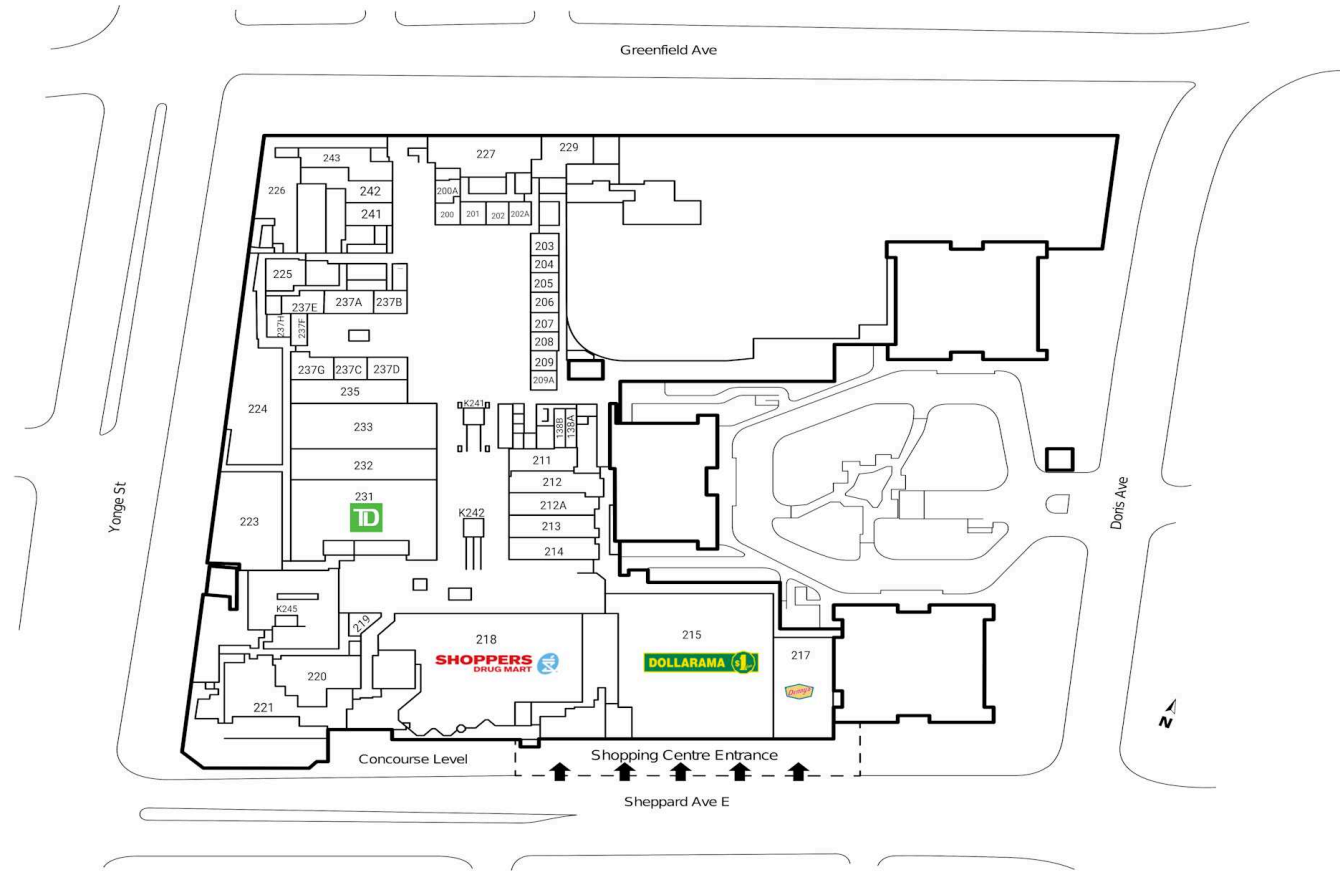

Yonge Sheppard Centre

Toronto, Ontario
2 Sheppard Avenue
East Yonge St. & Sheppard Ave.

Lidgeia Blackburn
Lidgeia@riocan.com
416-816-5034

Shadow Anchor

K105	VM Mobile	263 SF	207	Thai Express	371 SF	220	CIBC	1,979 SF	237A	Softron Tax	524 SF
K241	Second Cup	225 SF	208	Freshslice Pizza	354 SF	221	ICHA Tea	3,396 SF	237B	Dazzle Mi	628 SF
K242	Sushi Q	244 SF	209	Teriyaki Experience	355 SF	222	Storage	4,373 SF	237C	N.Y. Premiere Dry Cleaners	482 SF
K245	Mobile Klinik	225 SF	209A	Villa Madina	353 SF	223	Storage	4,255 SF	237D	Currency Mart	450 SF
200	I am Donair	436 SF	211	Dena Beauty Salon	1,113 SF	224	Storage	4,343 SF	237E	Available	762 SF
200A	Subway	381 SF	212	Available	1,398 SF	225	Storage	1,083 SF	237F	Sheppard Shoe Repair	352 SF
201	Jimmy The Greek	405 SF	212A	Latelier Pierre Ceramic	1,298 SF	226	Storage	2,313 SF	237G	Available	673 SF
202	369 Express	361 SF	213	Easyfinancial	1,314 SF	227	Food Court Storage	1,861 SF	237H	Storage	405 SF
202A	Wikki Hut	344 SF	214	KinKin	1,331 SF	229	Storage	375 SF	241	Freshii	720 SF
203	A&W	422 SF	215	Dollarama	14,514 SF	231	TD	6,831 SF	242	Sheppard Centre Gift + Post	1,325 SF
204	Mean Poutine	326 SF	217	Denny's	4,133 SF	232	Suzy Shier	2,996 SF	243	Available	1,463 SF
205	Island Caribbean	368 SF	218	Shoppers Drug Mart	15,822 SF	233	Carter's Osh Kosh	4,418 SF			
206	Popeyes Louisiana Kitchen	380 SF	219	Red Seal Notary	353 SF	235	Available	2,367 SF