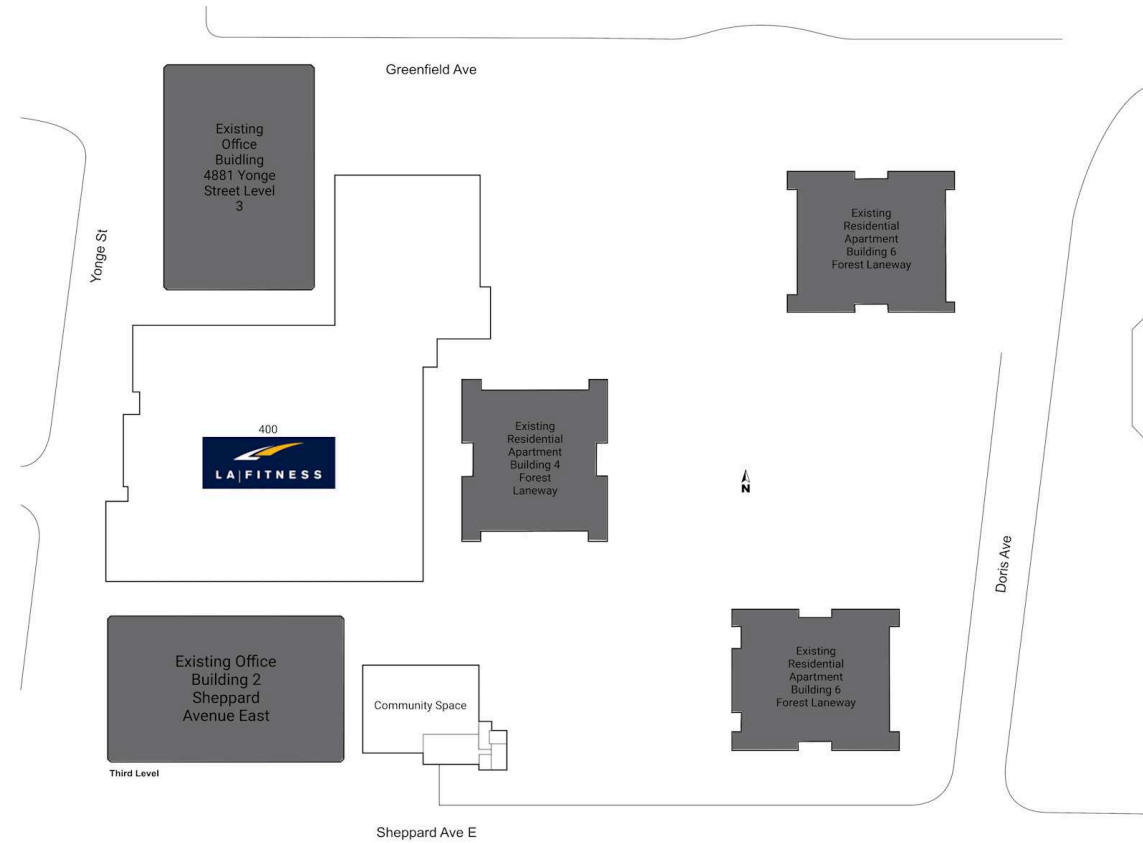

Yonge Sheppard Centre

Toronto, Ontario
2 Sheppard Avenue
East Yonge St. &
Sheppard Ave.

Lidgeia Blackburn
Lidgeia@riocan.com
416-816-5034

■ Shadow Anchor

400

L.A. Fitness

49,926 SF