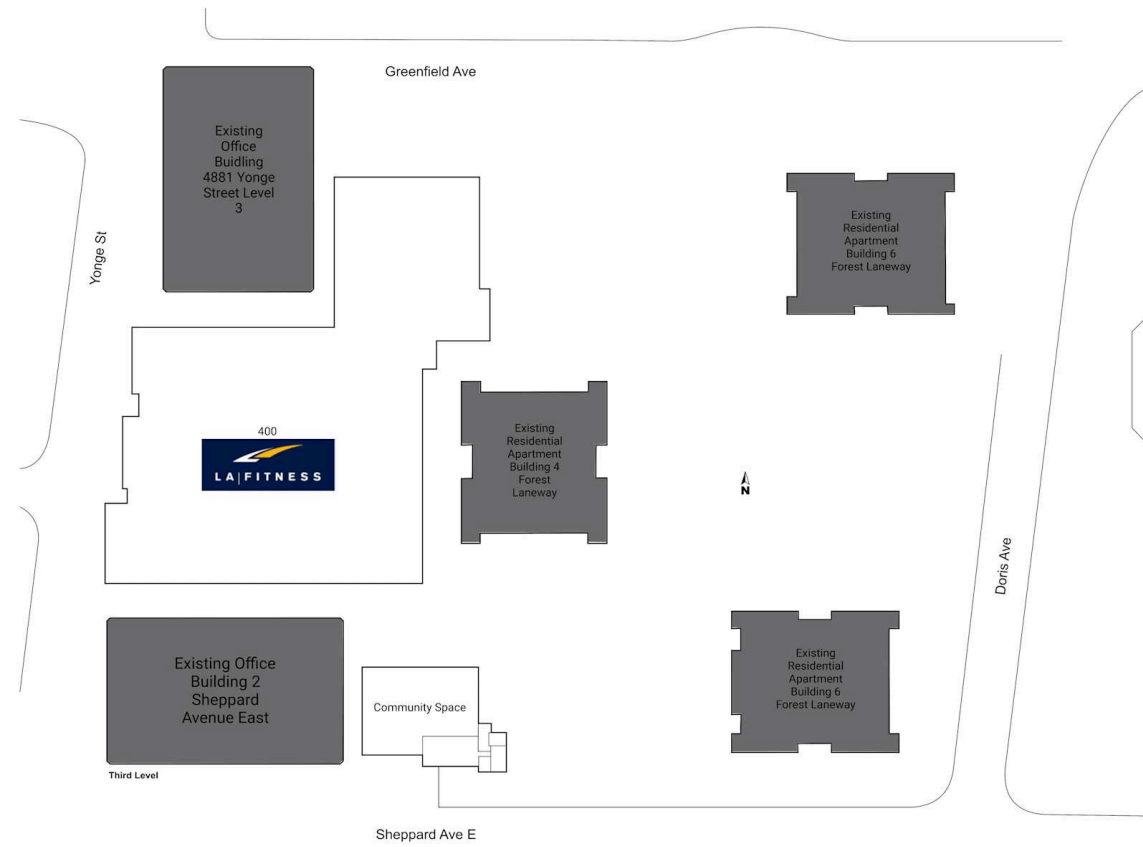

Yonge Sheppard Centre

Toronto, Ontario
2 Sheppard Avenue
East Yonge St. &
Sheppard Ave.

■ Shadow Anchor

400

L.A. Fitness

49,926 SF