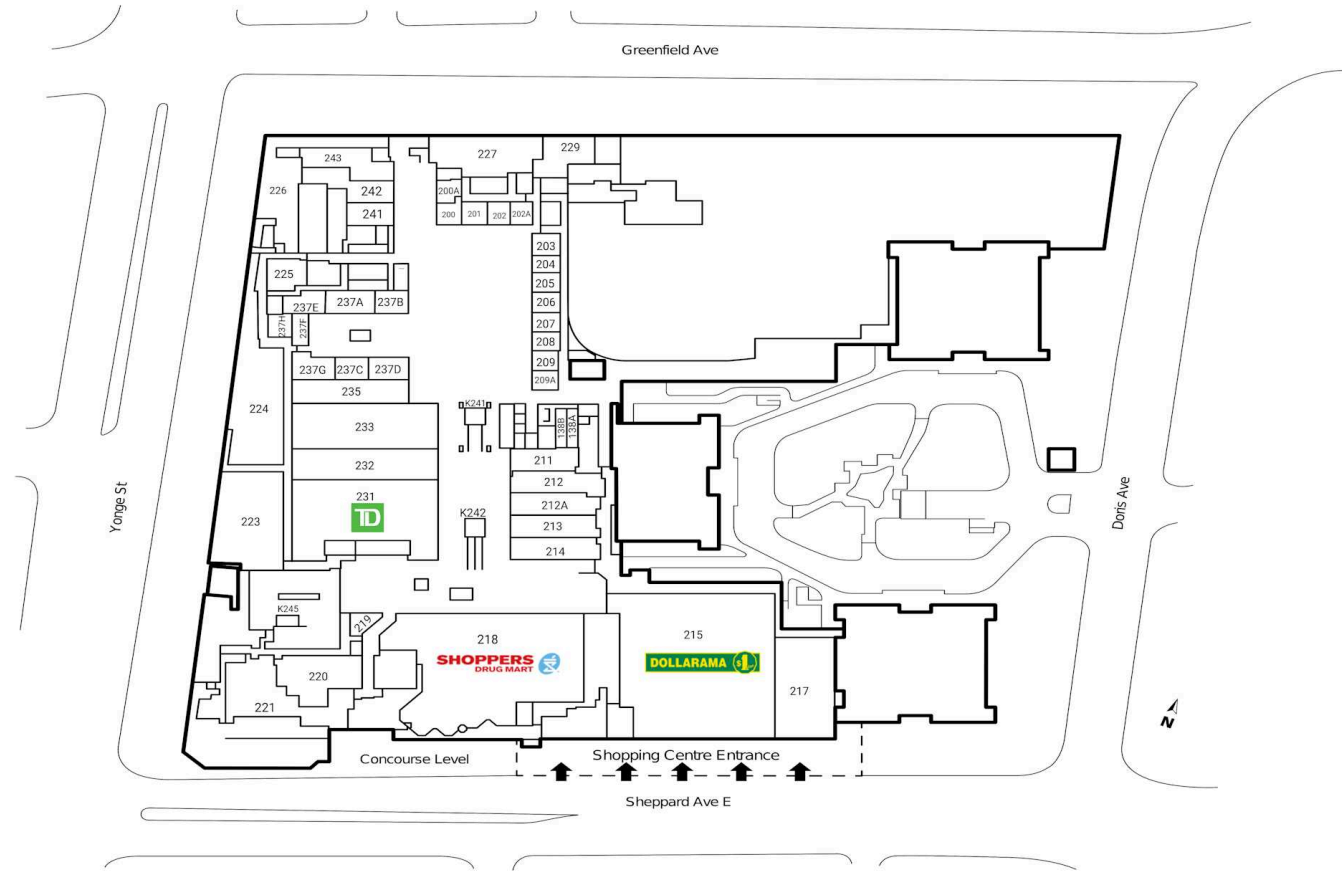

Yonge Sheppard Centre

Toronto, Ontario
2 Sheppard Avenue
East Yonge St. &
Sheppard Ave.

■ Shadow Anchor

K105	VM Mobile	263 SF	207	Thai Express	371 SF	220	CIBC	1,979 SF	237A	Softron Tax	524 SF
K241	Second Cup	225 SF	208	Available	354 SF	221	ICHA Tea	3,396 SF	237B	Dazzle Mi	628 SF
K242	Sushi Q	244 SF	209	Teriyaki Experience	355 SF	222	Storage	4,373 SF	237C	N.Y. Premiere Dry Cleaners	482 SF
K245	Mobile Klinik	225 SF	209A	Villa Madina	353 SF	223	Storage	4,255 SF	237D	Currency Mart	450 SF
200	I am Donair	436 SF	211	Dena Beauty Salon	1,113 SF	224	Storage	4,343 SF	237E	Available	762 SF
200A	Subway	381 SF	212	Available	1,398 SF	225	Storage	1,083 SF	237F	Sheppard Shoe Repair	352 SF
201	Jimmy The Greek	405 SF	212A	Latelier Pierre Ceramic	1,298 SF	226	Storage	2,313 SF	237G	Available	673 SF
202	369 Express	361 SF	213	Easyfinancial	1,314 SF	227	Food Court Storage	1,861 SF	237H	Storage	405 SF
202A	Wikki Hut	344 SF	214	KinKin	1,331 SF	229	Storage	375 SF	241	Freshii	720 SF
203	A&W	422 SF	215	Dollarama	14,514 SF	231	TD	6,831 SF	242	Sheppard Centre Gift + Post	1,325 SF
204	Mean Poutine	326 SF	217	What a Bagel	4,105 SF	232	Suzy Shier	2,996 SF	243	Available	1,463 SF
205	Island Caribbean	368 SF	218	Shoppers Drug Mart	15,822 SF	233	Carter's Osh Kosh	4,418 SF			
206	Popeyes Louisiana Kitchen	380 SF	219	Red Seal Notary	353 SF	235	Available	2,367 SF