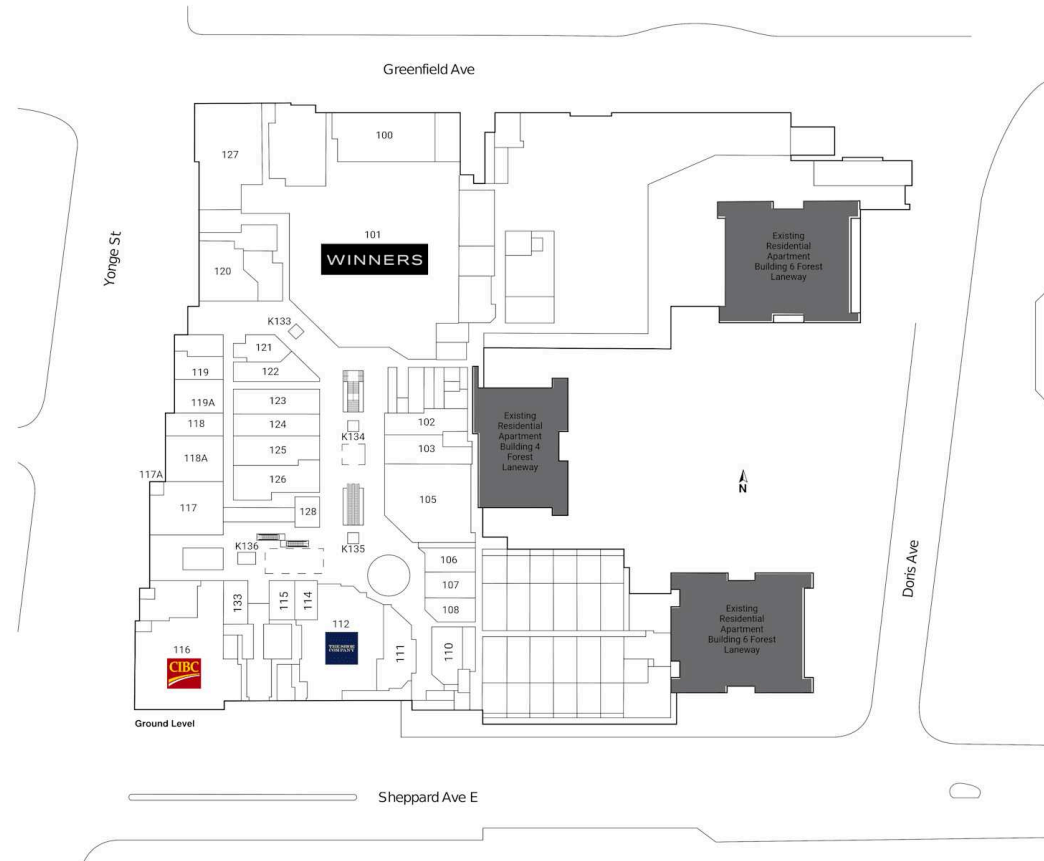

All figures are within a 10 KM radius.

Source: All demographic information is Copyright 2024 by Environics Analytics (EA).

Yonge Sheppard Centre

Toronto, Ontario
2 Sheppard Avenue
East Yonge St. &
Sheppard Ave.

■ Shadow Anchor

K133	Koodo	120 SF	110	Tim Hortons	1,700 SF	120	Paris Baguette Patisserie	2,251 SF
K134	Virgin Mobile	100 SF	111	Dr. Terk	2,030 SF	121	Available	913 SF
K135	Cell Rox	100 SF	112	The Shoe Company	6,745 SF	122	Available	1,237 SF
K136	Shepell.fgi	150 SF	114	Dumonde	674 SF	123	Available	1,516 SF
100	Angus Valley Montessori	10,205 SF	115	Fido	739 SF	124	Fuzz Wax Bar	1,444 SF
101	Winners	25,032 SF	116	CIBC	2,560 SF	125	Miniso	1,777 SF
102	Reitmans	3,479 SF	117	Blaze Pizza	2,340 SF	126	Meridian	1,912 SF
103	N15 Salon	1,600 SF	117A	Imperfect Fresh Eats	500 SF	127	Bank of Montreal	4,450 SF
105	Yonge Sheppard X-Ray & Ultrasound	2,989 SF	118	Omni Palace Noodle & Grill	994 SF	128	Purdy's Chocolates	635 SF
106	Forest Nails and Spa	931 SF	118A	Five Guys Burgers	2,003 SF	133	Ela Phoi	808 SF
107	Real Fruit Bubble Tea	885 SF	119	Bonjuk	971 SF			
108	Available	886 SF	119A	The Bone & Biscuit Co.	1,100 SF			