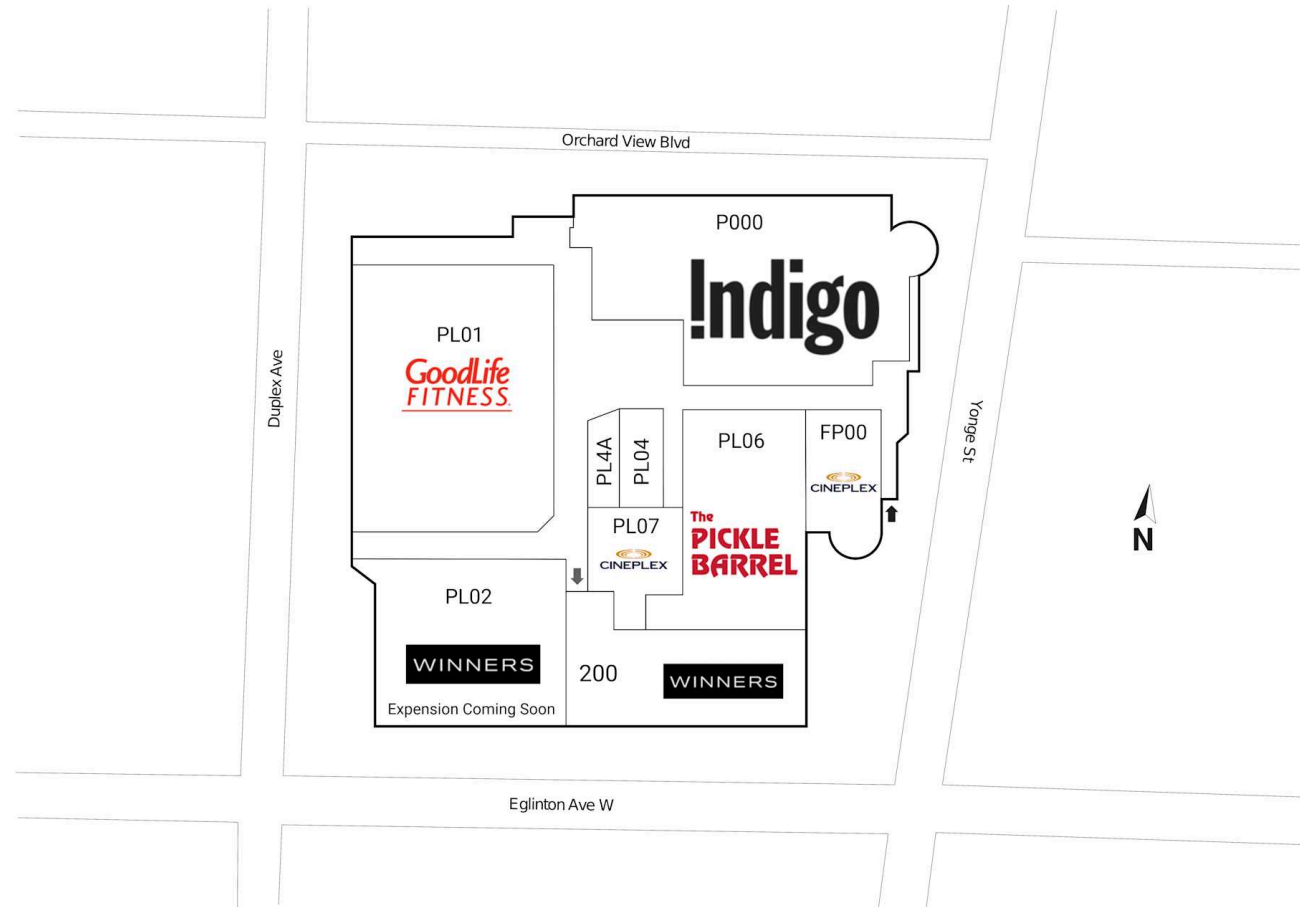

Ethan Yaphe
eyaphe@riocan.com
416-697-9623

Shadow Anchor

C001	Aroma	2,142 SF	C024	Carter's Osh Kosh	3,673 SF	C040	Rexall	7,729 SF
C002	YEC Postal Service	1,200 SF	C025	La Vie En Rose	2,825 SF	C041	Reitmans	3,718 SF
C003	Optika	700 SF	C026	Available	1,887 SF	C043	Available	64 SF
C004	Michael Hill Jeweller	796 SF	C027	Beauty First	1,227 SF	C046	Print Three	1,258 SF
C005	Blue Marine	1,928 SF	C028	Nails For You	2,000 SF	C14A	Centre Shoe Clinic	318 SF
C006	RBC Royal Bank	6,323 SF	C029	60 Minute Photo Lab	1,474 SF	C14B	Available	480 SF
C008	Metro	20,893 SF	C02B	Available	1,235 SF	C33A	Available	657 SF
C013	LCBO	10,248 SF	C033	Available	668 SF	CM013	Available	12,980 SF
C015	Available	615 SF	C034	Available	1,895 SF	K001	Mobile Klinik	100 SF
C016	Available	1,401 SF	C035	Trade Secrets	595 SF	K002	Zaza Espresso Bar	150 SF
C019	Available	2,577 SF	C036	Laura Secord	887 SF	K003	Telus	120 SF
C020	Freedom Mobile	1,558 SF	C037	Rococo Bags and Accessories	603 SF	100	Sephora	10,459 SF
C021	Mumuso	2,643 SF	C038	Cellular Point	400 SF			
C023	Best Buy Express	3,220 SF	C039	Nutrition Village	637 SF			

Yonge Eglinton Centre

Toronto, Ontario
20 Eglinton Ave.
West Yonge St. &
Eglinton Ave.

Ethan Yaphe
eyaphe@riocan.com
416-697-9623

Shadow Anchor

M009	Softron Tax	882 SF	M012	Fido	795 SF
M010	Available	1,850 SF	M013	Available	12,980 SF
M011	Booster Juice	183 SF	P000	Indigo	33,067 SF

Site Plan

Yonge Eglinton Centre

Toronto, Ontario
20 Eglinton Ave.
West Yonge St. &
Eglinton Ave.

Ethan Yaphe
eyaphe@riocan.com
416-697-9623

Shadow Anchor

FP00	Cineplex	54,000 SF	PL06	Pickle Barrel	11,659 SF
P000	Indigo	33,067 SF	PL07	Cineplex	16,320 SF
PL01	GoodLife Fitness	23,756 SF	PL4A	Altima Dental Centre	1,515 SF
PL02	Winners	13,065 SF	200	Winners	12,987 SF
PL04	Available	1,367 SF			