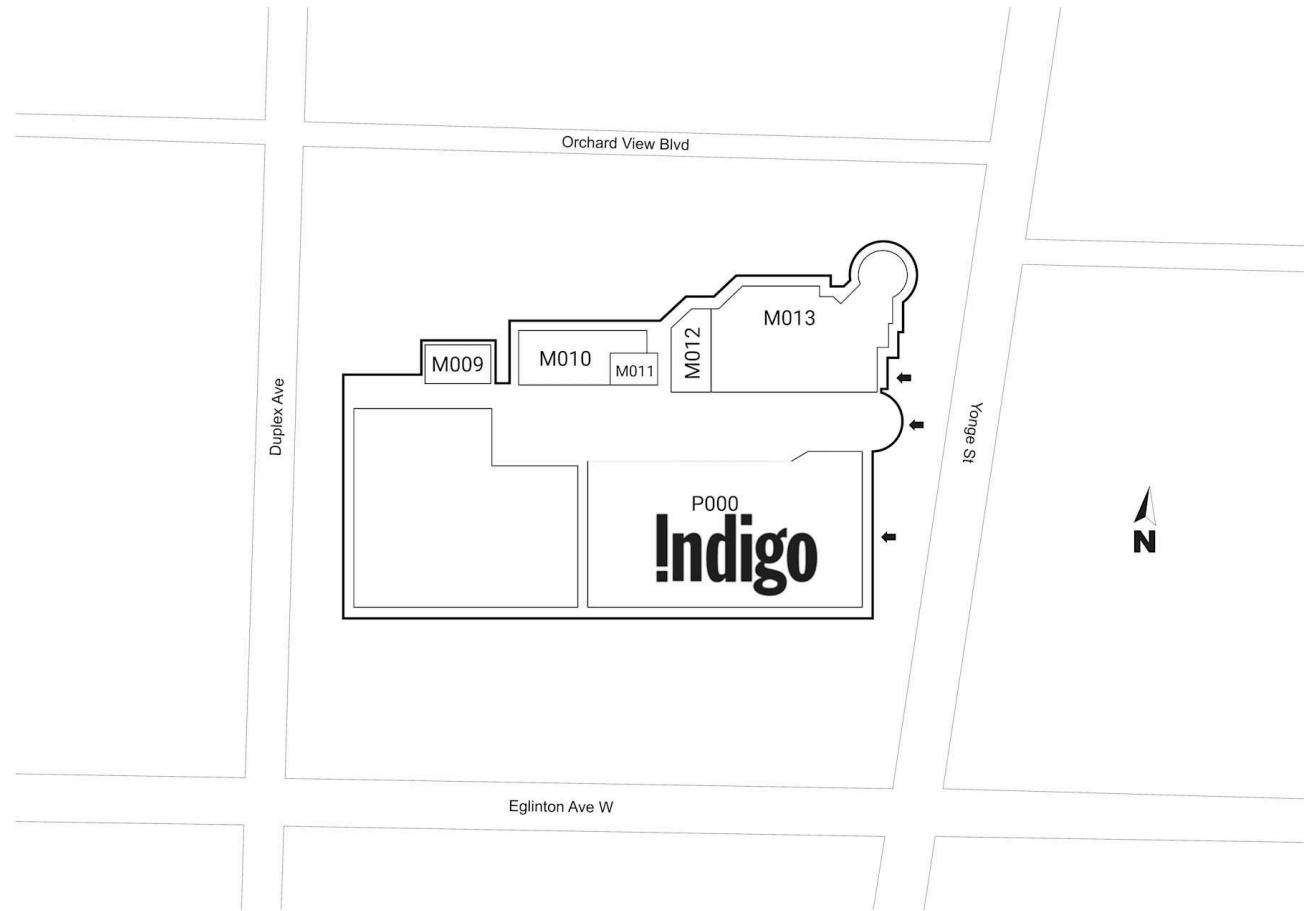

All figures are within a 3 Km radius.

Source: All demographic information is Copyright 2024 by Environics Analytics (EA).

Yonge Eglinton Centre

Toronto, Ontario
20 Eglinton Ave.
West Yonge St. &
Eglinton Ave.

Ethan Yaphe
eyaphe@riocan.com
416-697-9623

Shadow Anchor

C001	Aroma	2,142 SF	C024	Carter's Osh Kosh	3,673 SF	C040	Rexall	7,729 SF
C002	YEC Postal Service	1,200 SF	C025	La Vie En Rose	2,825 SF	C041	Reitmans	3,718 SF
C003	Optika	700 SF	C026	Available	1,887 SF	C043	Available	64 SF
C004	Michael Hill Jeweller	796 SF	C027	Beauty First	1,227 SF	C046	Print Three	1,258 SF
C005	Blue Marine	1,928 SF	C028	Nails For You	2,000 SF	C14A	Centre Shoe Clinic	318 SF
C006	RBC Royal Bank	6,323 SF	C029	60 Minute Photo Lab	1,474 SF	C14B	Available	480 SF
C008	Metro	20,893 SF	C02B	Available	1,235 SF	C33A	Available	657 SF
C013	LCBO	10,248 SF	C033	Available	668 SF	CM013	Available	12,980 SF
C015	Available	615 SF	C034	Available	1,895 SF	K001	Mobile Klinik	100 SF
C016	Available	1,401 SF	C035	Trade Secrets	595 SF	K002	Zaza Espresso Bar	150 SF
C019	Available	2,577 SF	C036	Laura Secord	887 SF	K003	Telus	120 SF
C020	Freedom Mobile	1,558 SF	C037	Rococo Bags and Accessories	603 SF	100	Sephora	10,459 SF
C021	Mumuso	2,643 SF	C038	Cellular Point	400 SF			
C023	Best Buy Express	3,220 SF	C039	Nutrition Village	637 SF			

Yonge Eglinton Centre

Toronto, Ontario
20 Eglinton Ave.
West Yonge St. &
Eglinton Ave.

Ethan Yaphe
eyaphe@riocan.com
416-697-9623

Shadow Anchor

M009	Softron Tax	882 SF	M012	Fido	795 SF
M010	Available	1,850 SF	M013	Available	12,980 SF
M011	Booster Juice	183 SF	P000	Indigo	33,067 SF

Site Plan

Yonge Eglinton Centre

Toronto, Ontario
20 Eglinton Ave.
West Yonge St. &
Eglinton Ave.

Ethan Yaphe
eyaphe@riocan.com
416-697-9623

Shadow Anchor

FP00	Cineplex	54,000 SF	PL06	Pickle Barrel	11,659 SF
P000	Indigo	33,067 SF	PL07	Cineplex	16,320 SF
PL01	GoodLife Fitness	23,756 SF	PL4A	Altima Dental Centre	1,515 SF
PL02	Winners	13,065 SF	200	Winners	12,987 SF
PL04	Available	1,367 SF			