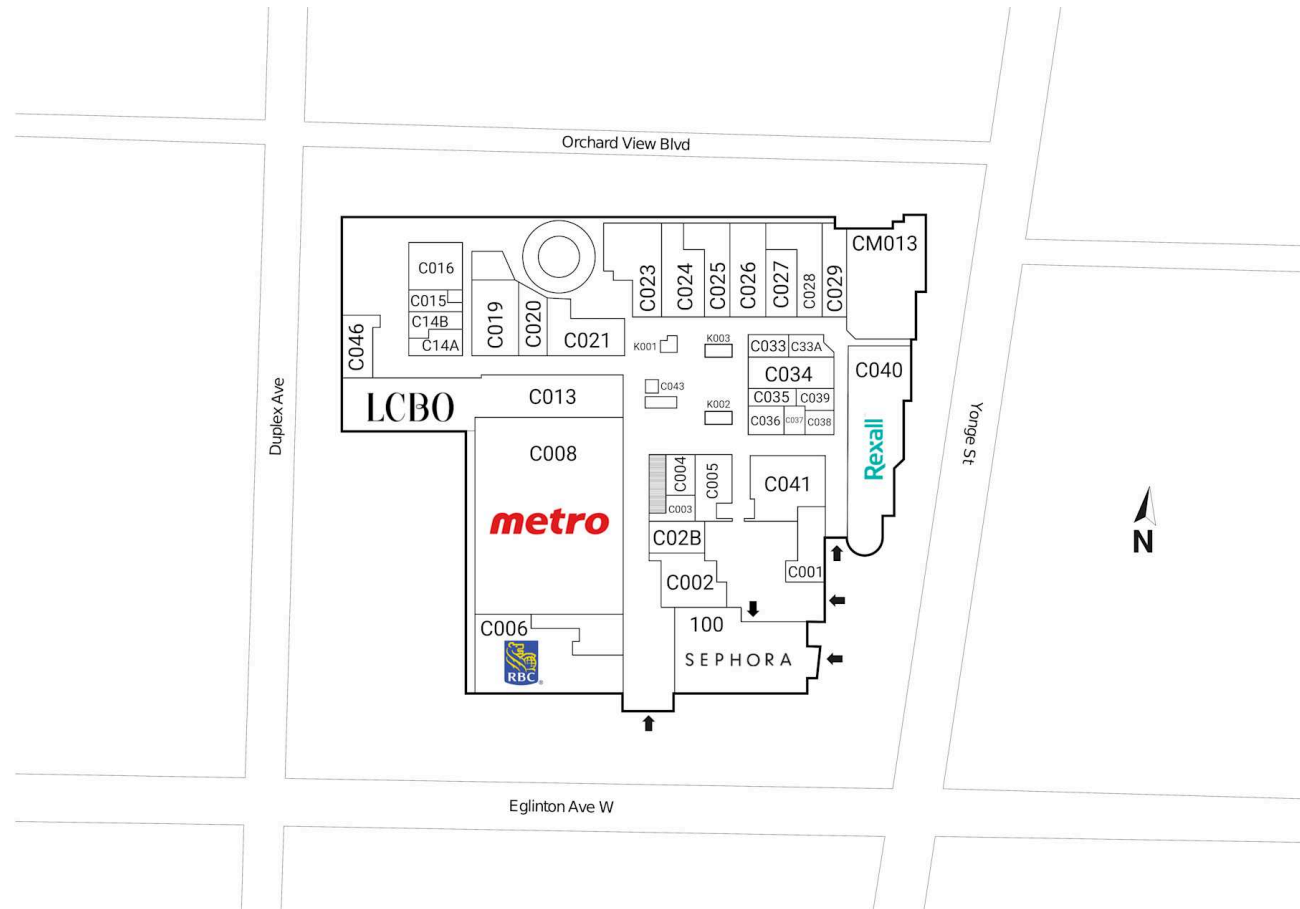

Yonge Eglinton Centre, Toronto, Ontario

Located at the intersection of Yonge Street & Eglinton Avenue in Toronto, this mixed use centre offers 210 retail units totaling 1,059,136 sq. ft featuring retailers such as Indigo, Sephora, Metro, Winners and Goodlife Fitness.

All figures are within a 3 Km radius.

Source: All demographic information is Copyright 2024 by Environics Analytics (EA).

Yonge Eglinton Centre

Toronto, Ontario
20 Eglinton Ave.
West Yonge St. &
Eglinton Ave.

Ethan Yaphe
eyaphe@riocan.com
416-697-9623

Shadow Anchor

C001	Aroma	2,142 SF	C024	Carter's Osh Kosh	3,673 SF	C040	Rexall	7,729 SF
C002	YEC Postal Service	1,200 SF	C025	La Vie En Rose	2,825 SF	C041	Reitmans	3,718 SF
C003	Optika	700 SF	C026	Available	1,887 SF	C043	Available	64 SF
C004	Michael Hill Jeweller	796 SF	C027	Beauty First	1,227 SF	C046	Print Three	1,258 SF
C005	Blue Marine	1,928 SF	C028	Nails For You	2,000 SF	C14A	Centre Shoe Clinic	318 SF
C006	RBC Royal Bank	6,323 SF	C029	60 Minute Photo Lab	1,474 SF	C14B	Available	480 SF
C008	Metro	20,893 SF	C02B	Available	1,235 SF	C33A	Available	657 SF
C013	LCBO	10,248 SF	C033	Available	668 SF	CM013	Available	12,980 SF
C015	Available	615 SF	C034	Available	1,895 SF	K001	Mobile Klinik	100 SF
C016	Available	1,401 SF	C035	Trade Secrets	595 SF	K002	Zaza Espresso Bar	150 SF
C019	Available	2,577 SF	C036	Laura Secord	887 SF	K003	Telus	120 SF
C020	Freedom Mobile	1,558 SF	C037	Rococo Bags and Accessories	603 SF	100	Sephora	10,459 SF
C021	Mumuso	2,643 SF	C038	Cellular Point	400 SF			
C023	Best Buy Express	3,220 SF	C039	Nutrition Village	637 SF			

Yonge Eglinton Centre

Toronto, Ontario
20 Eglinton Ave.
West Yonge St. &
Eglinton Ave.

Ethan Yaphe
eyaphe@riocan.com
416-697-9623

Shadow Anchor

M009	Softron Tax	882 SF	M012	Fido	795 SF
M010	Available	1,850 SF	M013	Available	12,980 SF
M011	Booster Juice	183 SF	P000	Indigo	33,067 SF