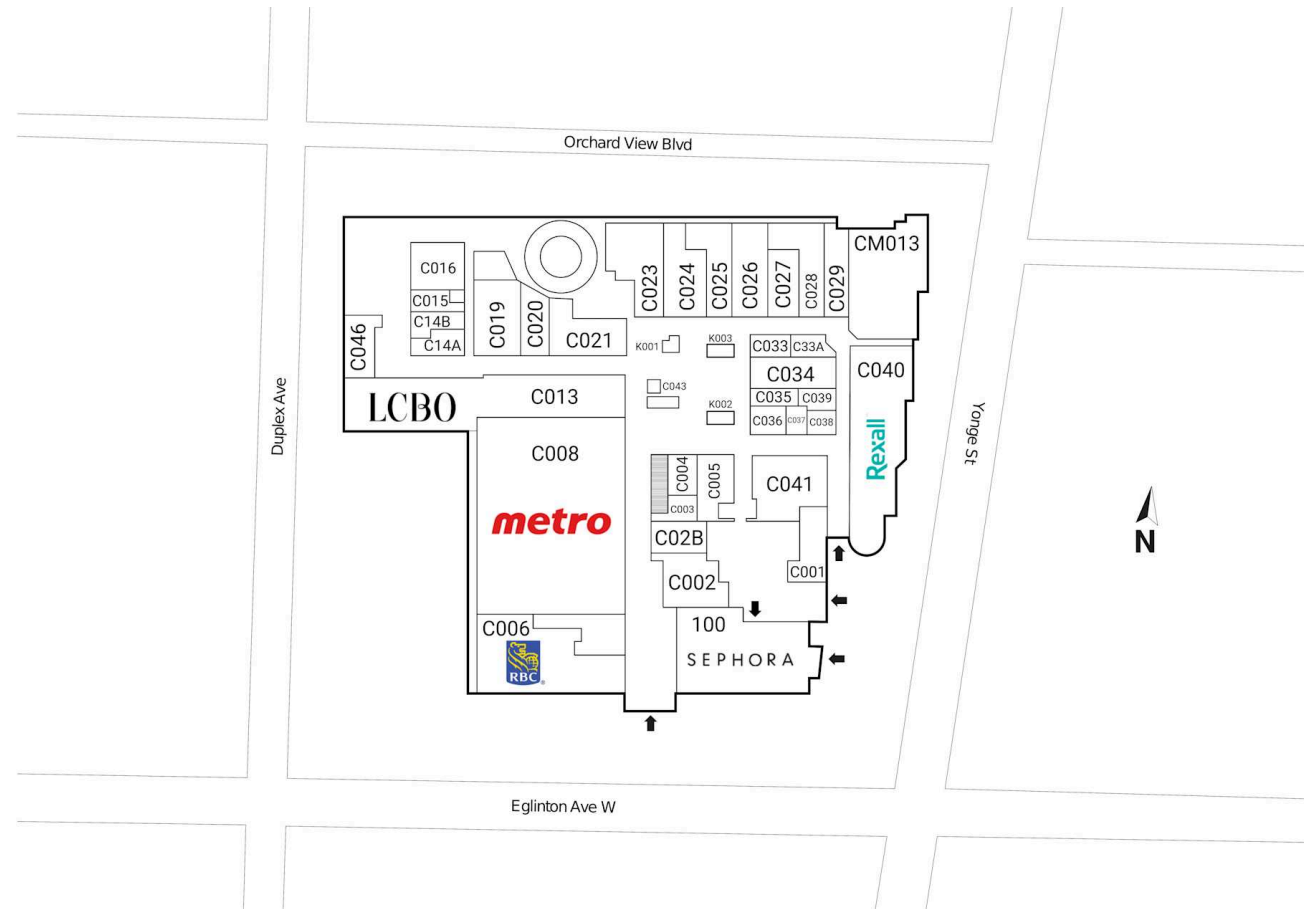

Yonge Eglinton Centre, Toronto, Ontario

Located at the intersection of Yonge Street & Eglinton Avenue in Toronto, this mixed use centre offers 210 retail units totaling 1,059,136 sq. ft featuring retailers such as Indigo, Sephora, Metro, Winners and Goodlife Fitness.

All figures are within a 3 Km radius.

Source: All demographic information is Copyright 2024 by Environics Analytics (EA).

Yonge Eglinton Centre

Toronto, Ontario
20 Eglinton Ave.
West Yonge St. &
Eglinton Ave.

■ **Shadow Anchor**

C001	Aroma	2,142 SF	C024	Carter's Osh Kosh	3,673 SF	C040	Rexall	7,729 SF
C002	YEC Postal Service	1,200 SF	C025	La Vie En Rose	2,825 SF	C041	Reitmans	3,718 SF
C003	Optika	700 SF	C026	Available	1,887 SF	C043	Available	64 SF
C004	Michael Hill Jeweller	796 SF	C027	Beauty First	1,227 SF	C046	Print Three	1,258 SF
C005	Blue Marine	1,928 SF	C028	Nails For You	2,000 SF	C14A	Centre Shoe Clinic	318 SF
C006	RBC Royal Bank	6,323 SF	C029	60 Minute Photo Lab	1,474 SF	C14B	Available	480 SF
C008	Metro	20,893 SF	C02B	Available	1,235 SF	C33A	Available	657 SF
C013	LCBO	10,248 SF	C033	Available	668 SF	CM013	Available	12,980 SF
C015	Available	615 SF	C034	Available	1,895 SF	K001	Mobile Klinik	100 SF
C016	Available	1,401 SF	C035	Trade Secrets	595 SF	K002	Zaza Espresso Bar	150 SF
C019	Available	2,577 SF	C036	Laura Secord	887 SF	K003	Telus	120 SF
C020	Freedom Mobile	1,558 SF	C037	Rococo Bags and Accessories	603 SF	100	Sephora	10,459 SF
C021	Mumuso	2,643 SF	C038	Cellular Point	400 SF			
C023	Best Buy Express	3,220 SF	C039	Nutrition Village	637 SF			