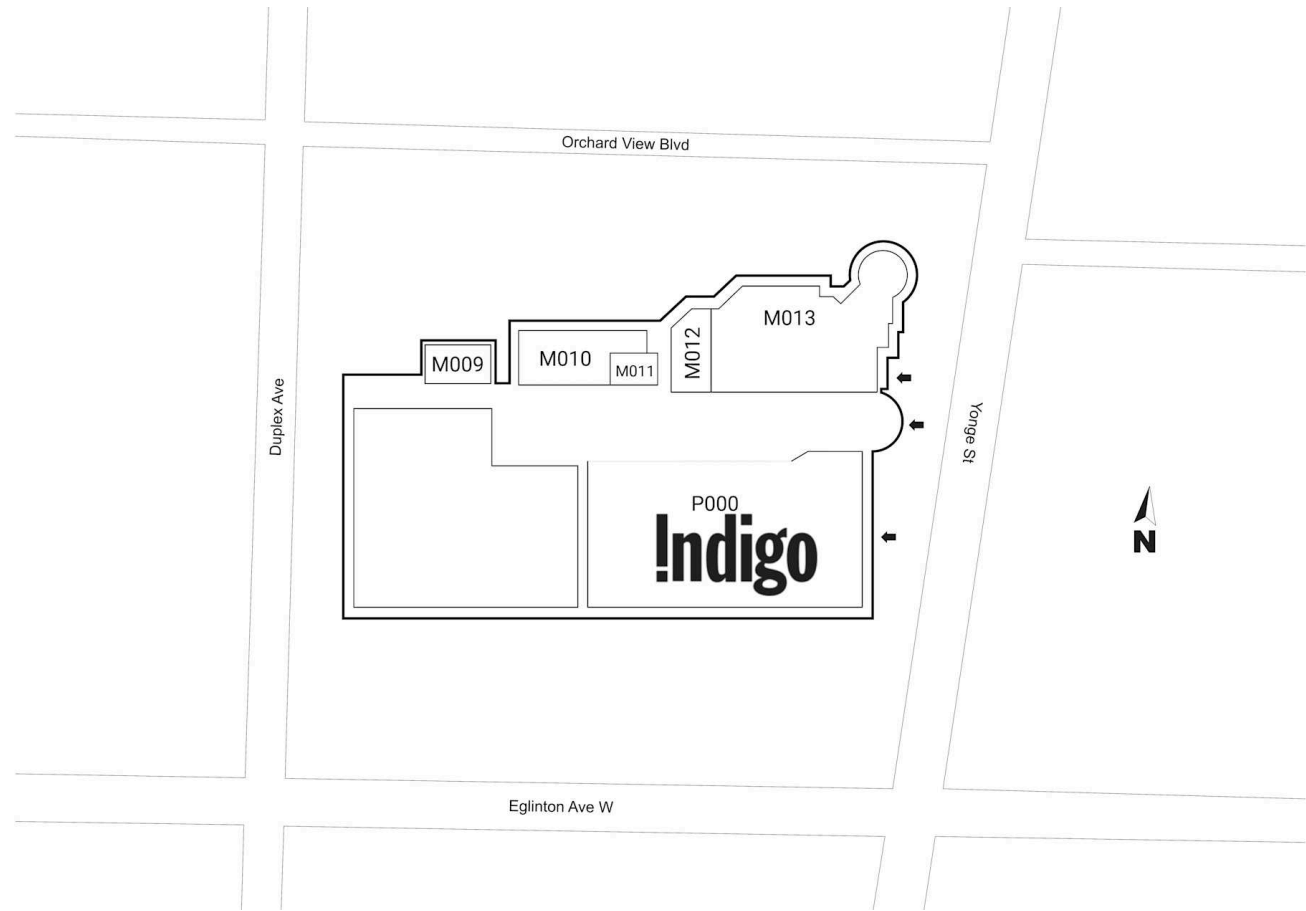

All figures are within a 3 Km radius.

Source: All demographic information is Copyright 2024 by Environics Analytics (EA).

Yonge Eglinton Centre

Toronto, Ontario
20 Eglinton Ave.
West Yonge St. &
Eglinton Ave.

■ **Shadow Anchor**

C001	Aroma	2,142 SF	C024	Carter's Osh Kosh	3,673 SF	C040	Rexall	7,729 SF
C002	YEC Postal Service	1,200 SF	C025	La Vie En Rose	2,825 SF	C041	Reitmans	3,718 SF
C003	Optika	700 SF	C026	Available	1,887 SF	C043	Available	64 SF
C004	Michael Hill Jeweller	796 SF	C027	Beauty First	1,227 SF	C046	Print Three	1,258 SF
C005	Blue Marine	1,928 SF	C028	Nails For You	2,000 SF	C14A	Centre Shoe Clinic	318 SF
C006	RBC Royal Bank	6,323 SF	C029	60 Minute Photo Lab	1,474 SF	C14B	Available	480 SF
C008	Metro	20,893 SF	C02B	Available	1,235 SF	C33A	Available	657 SF
C013	LCBO	10,248 SF	C033	Available	668 SF	CM013	Available	12,980 SF
C015	Available	615 SF	C034	Available	1,895 SF	K001	Mobile Klinik	100 SF
C016	Available	1,401 SF	C035	Trade Secrets	595 SF	K002	Zaza Espresso Bar	150 SF
C019	Available	2,577 SF	C036	Laura Secord	887 SF	K003	Telus	120 SF
C020	Freedom Mobile	1,558 SF	C037	Rococo Bags and Accessories	603 SF	100	Sephora	10,459 SF
C021	Mumuso	2,643 SF	C038	Cellular Point	400 SF			
C023	Best Buy Express	3,220 SF	C039	Nutrition Village	637 SF			

Site Plan

Yonge Eglinton Centre

Toronto, Ontario
20 Eglinton Ave.
West Yonge St. &
Eglinton Ave.

■ **Shadow Anchor**

M009	Softron Tax	882 SF	M012	Fido	795 SF
M010	Available	1,850 SF	M013	Available	12,980 SF
M011	Booster Juice	183 SF	P000	Indigo	33,067 SF

Site Plan

Yonge Eglinton Centre

Toronto, Ontario
20 Eglinton Ave.
West Yonge St. &
Eglinton Ave.

■ **Shadow Anchor**

FP00	Cineplex	54,000 SF	PL06	Pickle Barrel	11,659 SF
P000	Indigo	33,067 SF	PL07	Cineplex	16,320 SF
PL01	GoodLife Fitness	23,756 SF	PL4A	Altima Dental Centre	1,515 SF
PL02	Winners	13,065 SF	200	Winners	12,987 SF
PL04	Available	1,367 SF			