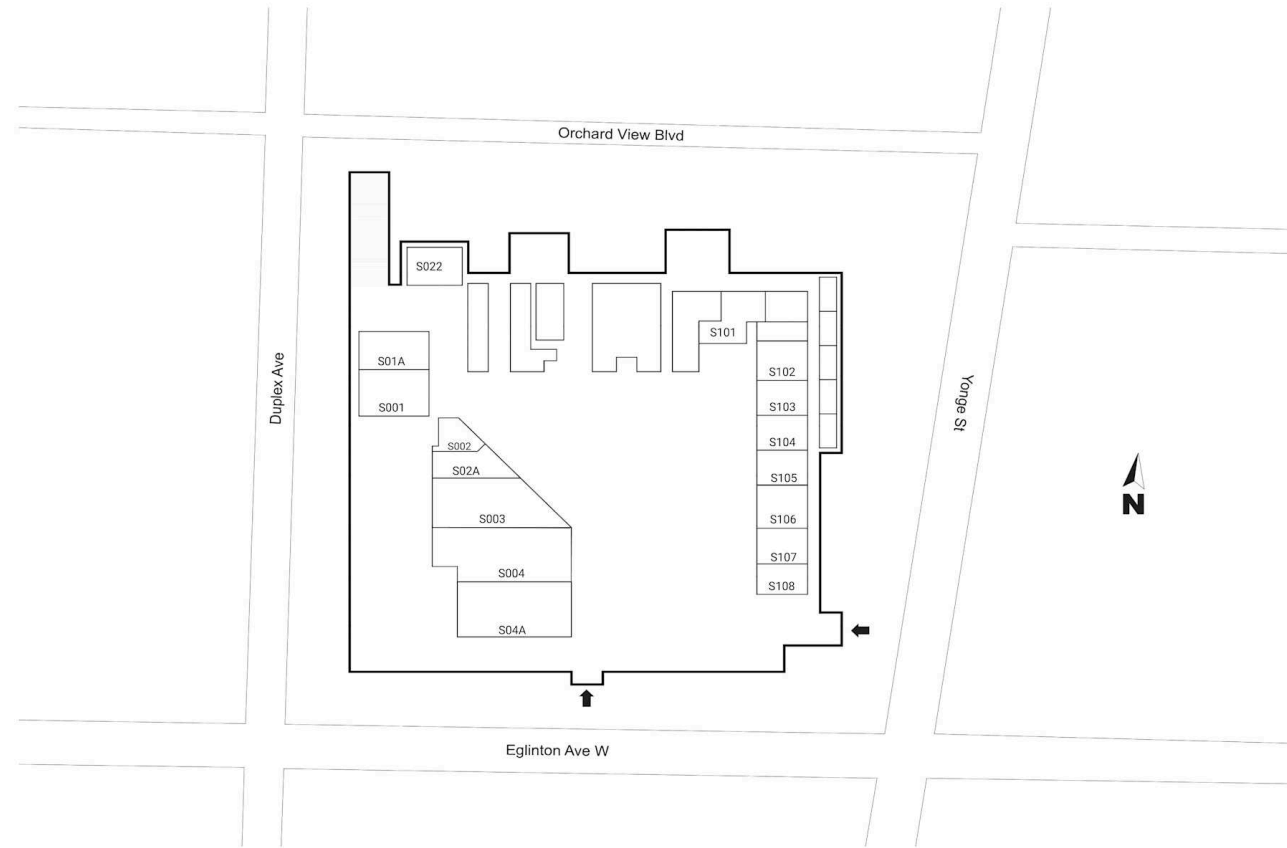

Site Plan

Yonge Eglinton Centre

Toronto, Ontario
20 Eglinton Ave.
West Yonge St. &
Eglinton Ave.

■ **Shadow Anchor**

M009	Softron Tax	882 SF	M012	Fido	795 SF
M010	Available	1,850 SF	M013	Available	12,980 SF
M011	Booster Juice	183 SF	P000	Indigo	33,067 SF

Site Plan

Yonge Eglinton Centre

Toronto, Ontario
20 Eglinton Ave.
West Yonge St. &
Eglinton Ave.

■ **Shadow Anchor**

FP00	Cineplex	54,000 SF	PL06	Pickle Barrel	11,659 SF
P000	Indigo	33,067 SF	PL07	Cineplex	16,320 SF
PL01	GoodLife Fitness	23,756 SF	PL4A	Altima Dental Centre	1,515 SF
PL02	Winners	13,065 SF	200	Winners	12,987 SF
PL04	Available	1,367 SF			

Yonge Eglinton Centre

Toronto, Ontario
20 Eglinton Ave.
West Yonge St. &
Eglinton Ave.

■ **Shadow Anchor**

S001	TD	532 SF	S101	Subway	349 SF
S002	Isabella's Mochi Donut Boutique	250 SF	S102	Jimmy The Greek	319 SF
S003	Tim Hortons	1,097 SF	S103	Jerk King	315 SF
S004	Bun Appetit	880 SF	S104	A&W	315 SF
S01A	Real Fruit Bubble Tea	642 SF	S105	Pita Land	315 SF
S022	Ray Daniel Salon & Spa	498 SF	S106	Bourbon Street Grill	346 SF
S02A	Sushi Shop	243 SF	S107	California Thai	325 SF
S04A	Uncle Tetsu's Japanese Cheesecake	1,305 SF	S108	KFC	250 SF