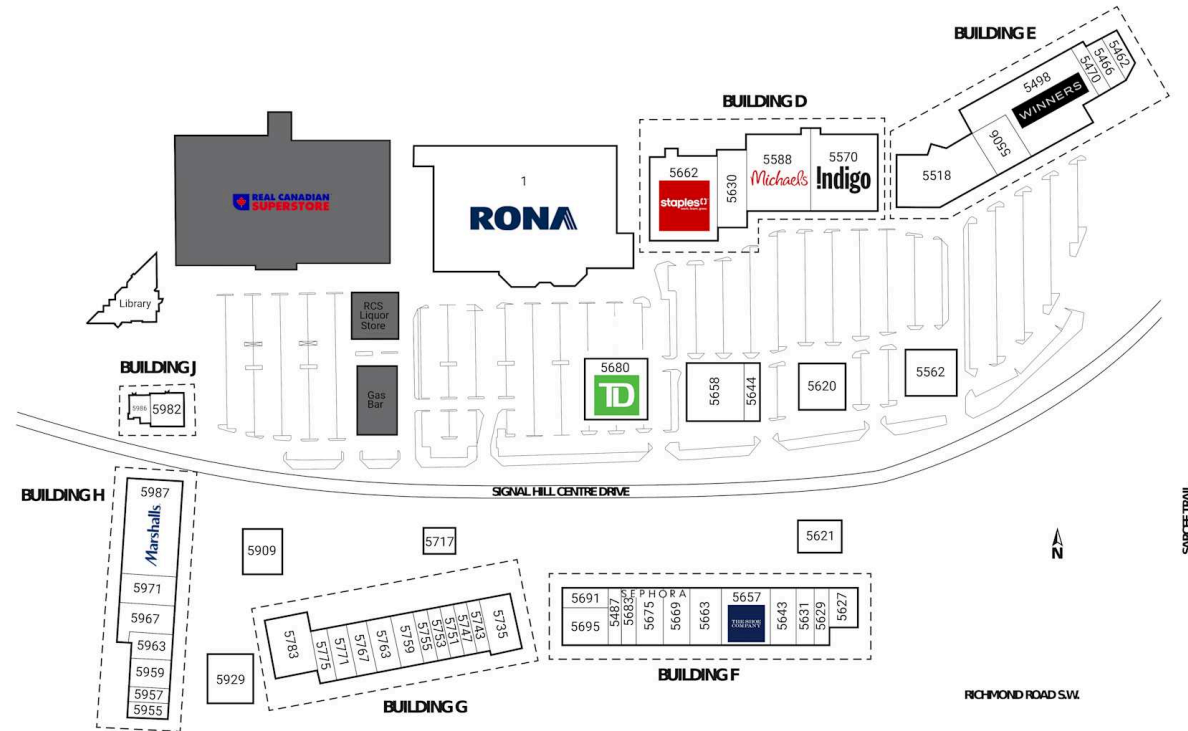

RioCan Signal Hill Centre, Calgary, Alberta

Located at the intersection of Sarcee Trail & Richmond Road in Calgary, this unenclosed centre offers 57 units totalling 592,173 sq. ft featuring retailers such as Lowe's, Winners, Michaels, Indigo, and Staples.

Shadow Anchor

1	RONA	116,288 SF	5629	Clearfloat Nordic Spa	3,937 SF	5695	Value Budz	4,500 SF	5909	Lennox Irish Pub	6,632 SF
5462	Sierra Centre For Dental Wellness	3,310 SF	5630	Adidas	9,928 SF	5717	RBC Royal Bank	6,039 SF	5929	Tim Hortons	5,343 SF
5466	Golf Park	4,237 SF	5631	Pet Valu	4,210 SF	5735	Connectfirst Credit Union	5,386 SF	5955	Available	2,543 SF
5470	Chatters	4,248 SF	5643	La Vie En Rose	6,523 SF	5743	Signal Hill Dental Centre	1,999 SF	5957	Massage Heights	2,601 SF
5487	F45 Training	2,643 SF	5644	Second Cup	1,423 SF	5747	Morning Sun Health Foods	1,207 SF	5959	Revolution Medical Clinic	4,398 SF
5498	Winners	39,914 SF	5657	The Shoe Company	8,493 SF	5751	Evelina's Nail Bar	1,391 SF	5963	Signal Hill Eye Care Centre	2,894 SF
5506	Dollarama	9,915 SF	5658	Harvey's	5,174 SF	5753	Freshii	1,128 SF	5967	Atmosphere	8,133 SF
5518	Wine & Beyond	20,155 SF	5662	Staples	25,642 SF	5755	Little Caesar's	1,116 SF	5971	Tip Top	7,768 SF
5562	The Keg	9,000 SF	5663	Structube	8,238 SF	5759	Shane's Fine Drycleaning	1,383 SF	5982	Sierra Centre For Dental Wellness	4,292 SF
5570	Indigo	24,372 SF	5669	Sephora	6,562 SF	5763	Tuk Tuk Thai	1,505 SF	5986	RBC Insurance	1,819 SF
5588	Michaels	23,699 SF	5675	Visions Electronics	7,990 SF	5767	Richmond Road Registry	1,392 SF	5987	Marshalls	25,000 SF
5620	SUSHI & KITCHEN	4,994 SF	5680	TD	11,110 SF	5771	Chocolaterie Bernard	1,407 SF			
5621	A&W	2,776 SF	5683	Pho Pham	3,903 SF	5775	Callebaut	1,284 SF			
5627	The Brick Mattress Store	3,997 SF	5691	The Bro'kin Yolk	2,517 SF	5783	Great Clips	1,284 SF			
							A Buck Or Two	5,030 SF			