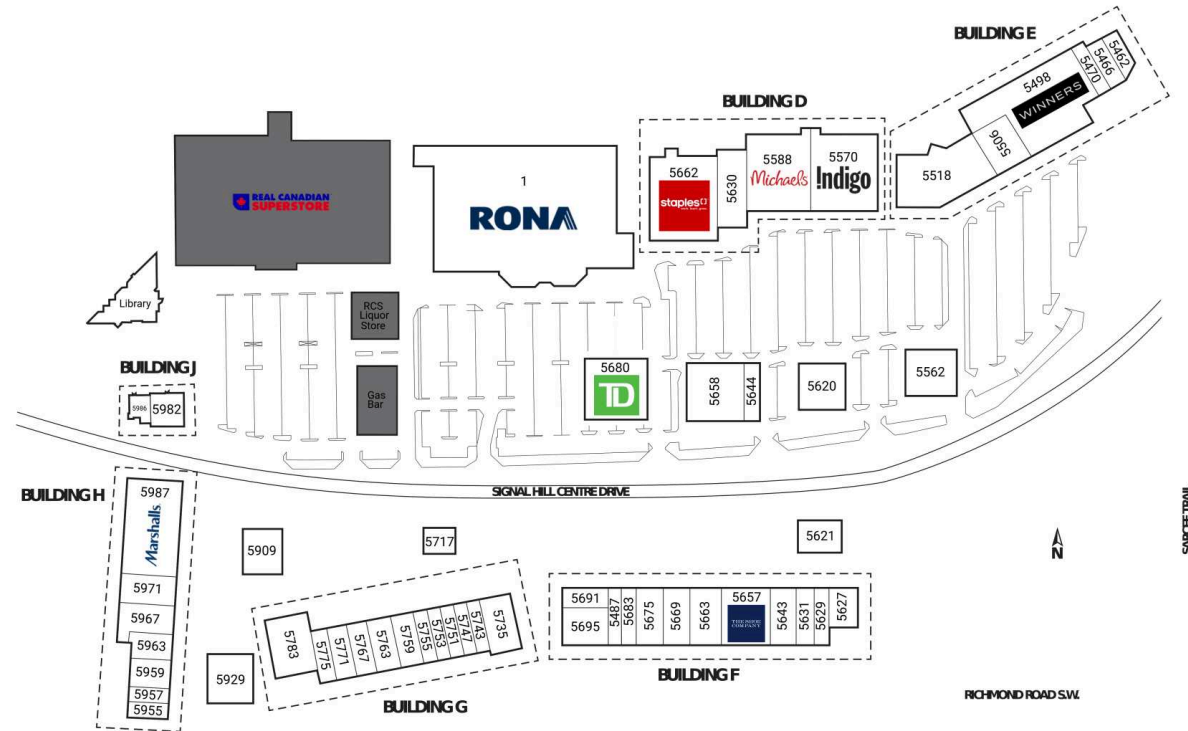

RioCan Signal Hill Centre, Calgary, Alberta

Located at the intersection of Sarcee Trail & Richmond Road in Calgary, this unenclosed centre offers 57 units totalling 592,173 sq. ft featuring retailers such as Lowe's, Winners, Michaels, Indigo, and Staples.

Shadow Anchor

1	RONA	116,288 SF	5629	Clearfloat Nordic Spa	3,937 SF	5695	Value Budz	4,500 SF	5909	Lennox Irish Pub	6,632 SF
5462	Sierra Centre For Dental Wellness	3,310 SF	5630	Adidas	9,928 SF	5717	RBC Royal Bank	6,039 SF	5929	Tim Hortons	5,343 SF
5466	Golf Park	4,237 SF	5631	Pet Valu	4,210 SF	5735	Connectfirst Credit Union	5,386 SF	5955	Available	2,543 SF
5470	Chatters	4,248 SF	5643	La Vie En Rose	6,523 SF	5743	Signal Hill Dental Centre	1,999 SF	5957	Massage Heights	2,601 SF
5487	F45 Training	2,643 SF	5644	Second Cup	1,423 SF	5747	Morning Sun Health Foods	1,207 SF	5959	Revolution Medical Clinic	4,398 SF
5498	Winners	39,914 SF	5657	The Shoe Company	8,493 SF	5751	Evelina's Nail Bar	1,391 SF	5963	Signal Hill Eye Care Centre	2,894 SF
5506	Dollarama	9,915 SF	5658	Harvey's	5,174 SF	5753	Freshii	1,128 SF	5967	Atmosphere	8,133 SF
5518	Wine & Beyond	20,155 SF	5662	Staples	25,642 SF	5755	Little Caesar's	1,116 SF	5971	Tip Top	7,768 SF
5562	The Keg	9,000 SF	5663	Structube	8,238 SF	5759	Shane's Fine Drycleaning	1,383 SF	5982	Sierra Centre For Dental Wellness	4,292 SF
5570	Indigo	24,372 SF	5669	Eddie Bauer	6,562 SF	5763	Tuk Tuk Thai	1,505 SF	5986	RBC Insurance	1,819 SF
5588	Michaels	23,699 SF	5675	Visions Electronics	7,990 SF	5767	Richmond Road Registry	1,392 SF	5987	Marshalls	25,000 SF
5620	SUSHI & KITCHEN	4,994 SF	5680	TD	11,110 SF	5771	Chocolaterie Bernard	1,407 SF			
5621	A&W	2,776 SF	5683	Pho Pham	3,903 SF	5775	Callebaut	1,284 SF			
5627	The Brick Mattress Store	3,997 SF	5691	The Bro'kin Yolk	2,517 SF	5783	Great Clips	1,284 SF			
							A Buck Or Two	5,030 SF			