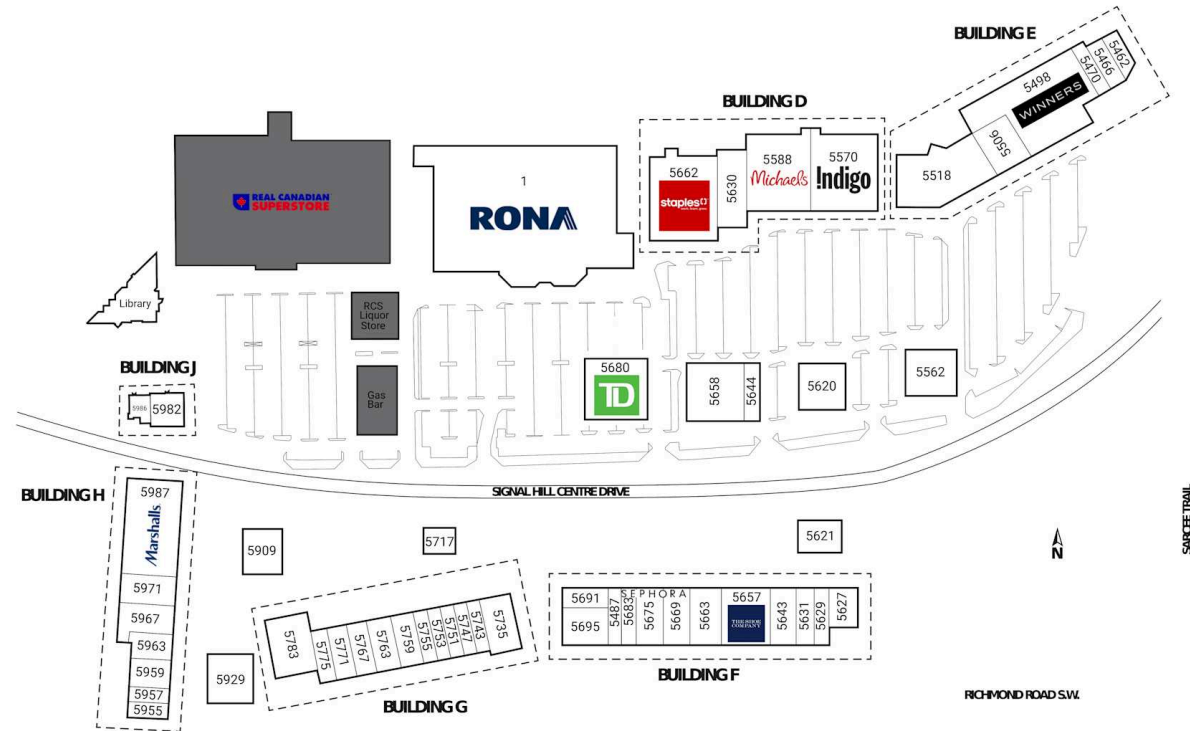

# RioCan Signal Hill Centre, Calgary, Alberta

Located at the intersection of Sarcee Trail & Richmond Road in Calgary, this unenclosed centre offers 57 units totalling 592,173 sq. ft featuring retailers such as Lowe's, Winners, Michaels, Indigo, and Staples.

### Shadow Anchor

1	RONA	116,288 SF	5629	Clearfloat Nordic Spa	3,937 SF	5695	Value Budz	4,500 SF	5909	Lennox Irish Pub	6,632 SF
5462	Sierra Centre For Dental Wellness	3,310 SF	5630	Adidas	9,928 SF	5717	RBC Royal Bank	6,039 SF	5929	Tim Hortons	5,343 SF
5466	Golf Park	4,237 SF	5631	Pet Valu	4,210 SF	5735	Connectfirst Credit Union	5,386 SF	5955	Available	2,543 SF
5470	Chatters	4,248 SF	5643	La Vie En Rose	6,523 SF	5743	Signal Hill Dental Centre	1,999 SF	5957	Massage Heights	2,601 SF
5487	F45 Training	2,643 SF	5644	Second Cup	1,423 SF	5747	Morning Sun Health Foods	1,207 SF	5959	Revolution Medical Clinic	4,398 SF
5498	Winners	39,914 SF	5657	The Shoe Company	8,493 SF	5751	Evelina's Nail Bar	1,391 SF	5963	Signal Hill Eye Care Centre	2,894 SF
5506	Dollarama	9,915 SF	5658	Harvey's	5,174 SF	5753	Freshii	1,128 SF	5967	Atmosphere	8,133 SF
5518	Wine & Beyond	20,155 SF	5662	Staples	25,642 SF	5755	Little Caesar's	1,116 SF	5971	Tip Top	7,768 SF
5562	The Keg	9,000 SF	5663	Structube	8,238 SF	5759	Shane's Fine Drycleaning	1,383 SF	5982	Sierra Centre For Dental Wellness	4,292 SF
5570	Indigo	24,372 SF	5669	Sephora	6,562 SF	5763	Tuk Tuk Thai	1,505 SF	5986	RBC Insurance	1,819 SF
5588	Michaels	23,699 SF	5675	Visions Electronics	7,990 SF	5767	Richmond Road Registry	1,392 SF	5987	Marshalls	25,000 SF
5620	SUSHI & KITCHEN	4,994 SF	5680	TD	11,110 SF	5771	Chocolaterie Bernard	1,407 SF			
5621	A&W	2,776 SF	5683	Pho Pham	3,903 SF	5775	Callebaut	1,284 SF			
5627	The Brick Mattress Store	3,997 SF	5691	The Bro'kin Yolk	2,517 SF	5783	Great Clips	1,284 SF			
							A Buck Or Two	5,030 SF			