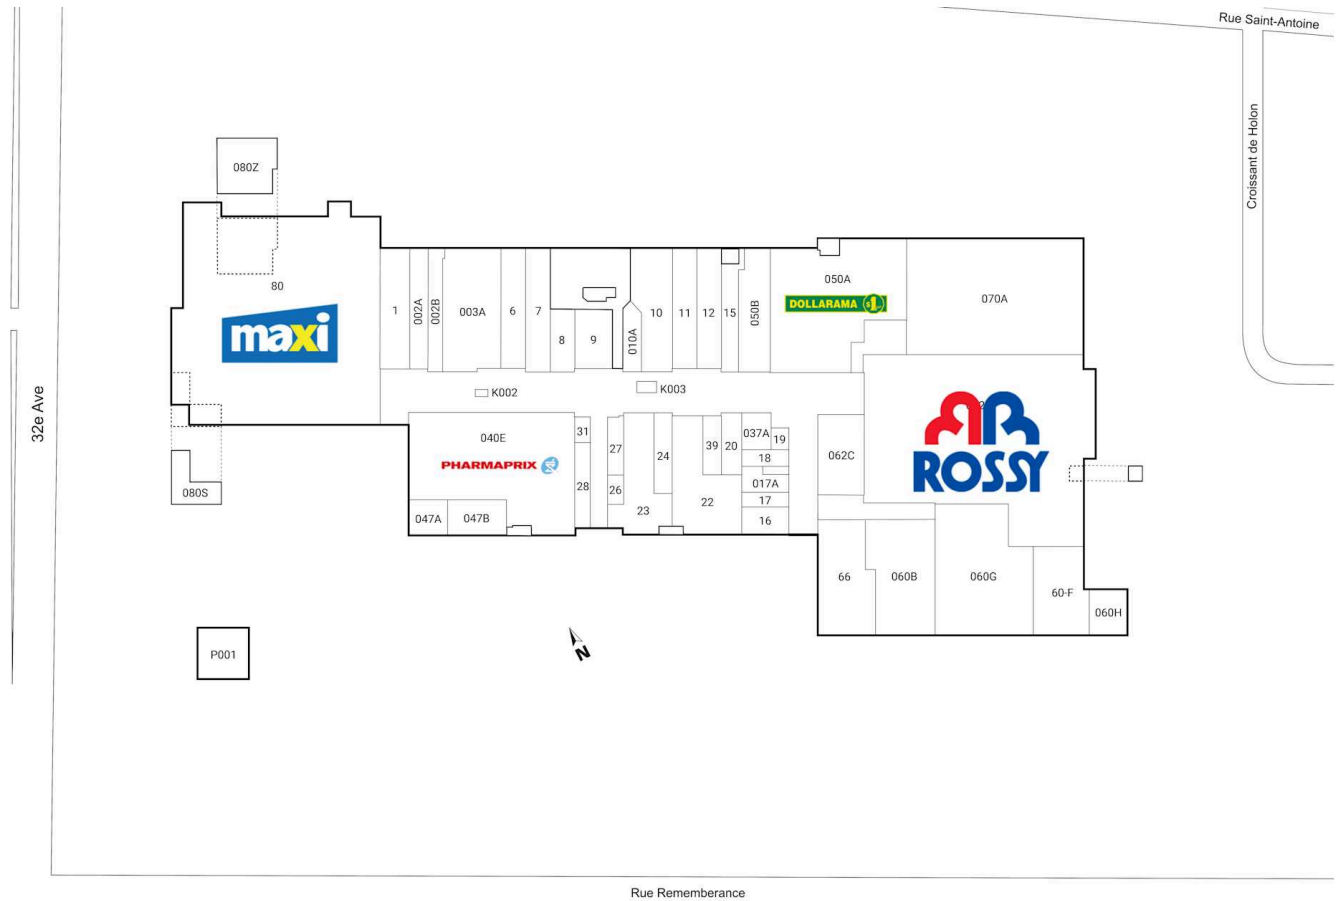

Les Galeries Lachine, Montreal, Quebec

Located at the intersection of 32e Avenue & Rue Remembrance in Lachine, this enclosed shopping centre offers 45 units totalling 167,383 sq. ft featuring retailers such as Maxi, Pharmaprix, Dollarama, and Rossy.

All figures are within a 10 Km radius.

Source: All demographic information is Copyright 2024 by Environics Analytics (EA).

Site Plan

Les Galeries Lachine

Montreal, Quebec
2760-3510 Remembrance Street

Patrizia Ramundo
patrizia.ramundo@harden.ca
438-342-3806

Shadow Anchor

K002	Loto Quebec	88 SF	11	Available	1,968 SF	27	Phone Accessories (TBD)	627 SF	60-F	Amir	2,988 SF
K003	Bell	150 SF	12	Centre de Liquidation	2,022 SF	28	Galerias Lachine	785 SF	062B	Rossy	25,000 SF
P001	Banque Nationale	4,362 SF	15	Georgina	1,334 SF	31	Double Pizza	409 SF	062C	Tabagie (Tbd) Galeries Lachine	2,418 SF
1	Medical Clinic	2,450 SF	16	Available	936 SF	037A	Fleuriste Coin Vert	684 SF	66	Eggsquis	4,000 SF
002A	Clinique Dentaire Express	1,487 SF	017A	Joy Coiffure	670 SF	39	Des Gal Lachin	723 SF	070A	Emploi Quebec	13,507 SF
002B	Available	1,266 SF	17	Ongles Top Ten	468 SF	040E	Mode Gaz Inn	11,128 SF	080S	Maxi	2,248 SF
003A	Available	4,739 SF	18	Coiffure Monsieur	541 SF	047A	Available	1,000 SF	080Z	Maxi	1,183 SF
6	Available	1,968 SF	19	Cordonnerie	295 SF	047B	Available	1,424 SF	80	Maxi	35,253 SF
7	Available	817 SF	20	Beau Jeans	858 SF	050A	Ongles Spa Katie	9,818 SF			
8	Available	1,022 SF	22	L'Eclat D'Or	3,990 SF	050B	Available	2,540 SF			
9	Available	1,504 SF	23	Restaurant Queberac	3,086 SF	060B	Available	4,979 SF			
010A	Available	825 SF	24	TD	958 SF	060G	Available	8,000 SF			
10	Available	2,971 SF	26	Cocci	314 SF	060H	O'Gym	1,369 SF			
				Cafe De Liu			Betonel				