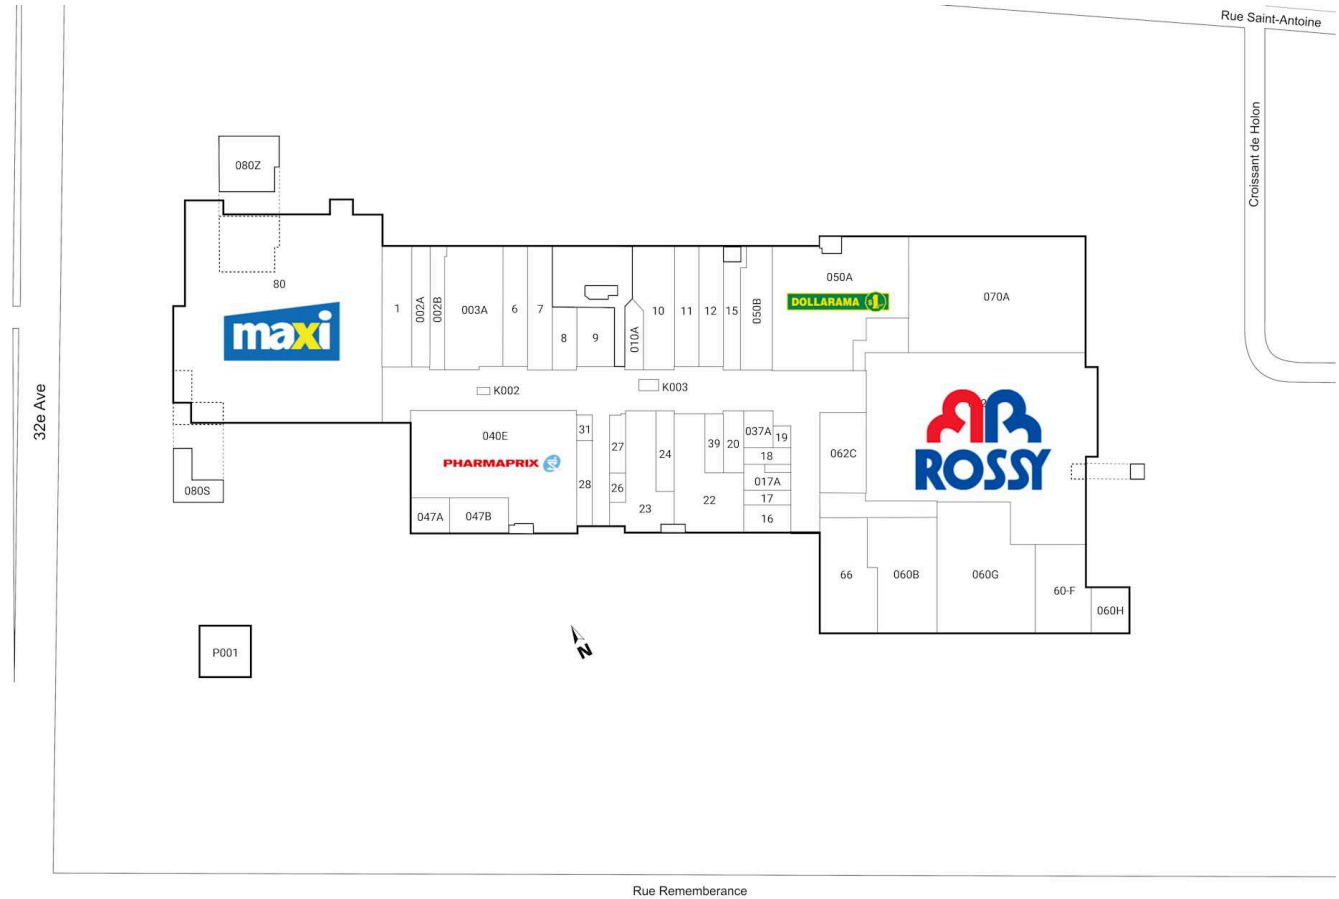

# Les Galeries Lachine, Montreal, Quebec

Located at the intersection of 32e Avenue & Rue Remembrance in Lachine, this enclosed shopping centre offers 45 units totalling 167,383 sq. ft featuring retailers such as Maxi, Pharmaprix, Dollarama, and Rossy.

# Site Plan

### Shadow Anchor

K002	Loto Quebec	88 SF	11	Available	1,968 SF	27	Phone Accessories (TBD)	627 SF	60-F	Amir	2,988 SF
K003	Bell	150 SF	12	Centre de Liquidation Georgina	2,022 SF	28	Galeries Lachine	785 SF	062B	Rossy	25,000 SF
P001	Banque Nationale	4,362 SF	15	Available	1,334 SF	31	Double Pizza	409 SF	062C	Tabagie (Tbd) Galeries Lachine	2,418 SF
1	Medical Clinic	2,450 SF	16	Joy Coiffure	936 SF	037A	Fleuriste Coin Vert	684 SF	66	Eggsquis	4,000 SF
002A	Clinique Dentaire Express	1,487 SF	017A	Beau Jeans	295 SF	39	Modalie	723 SF	070A	Emploi Quebec	13,507 SF
002B	Des Gal Lachine	1,266 SF	17	Ongles Top Ten	670 SF	040E	Available	11,128 SF	080S	Maxi	2,248 SF
003A	Mode Gaz Inn	4,739 SF	18	Coiffure Monsieur	468 SF	047A	Pharmaprix	1,000 SF	080Z	Maxi	1,183 SF
6	Available	1,968 SF	19	Cordonnerie	541 SF	047B	Subway	1,424 SF	80	Maxi	35,253 SF
7	Ongles Spa Katie	817 SF	20	Beau Jeans	295 SF	050A	Available	1,424 SF			
8	Available	1,022 SF	22	L'Eclat D'Or	858 SF	050B	Dollarama	9,818 SF			
9	Available	1,504 SF	23	L'Eclat D'Or	858 SF	060B	Escompte Apex	2,540 SF			
010A	Available	825 SF	24	Restaurant Queberac	3,990 SF	060G	Available	4,979 SF			
10	Available	2,971 SF	26	TD	3,086 SF	060H	O'Gym	8,000 SF			
			26	Cocci	958 SF		Betonel	1,369 SF			
				Cafe De Liu	314 SF						