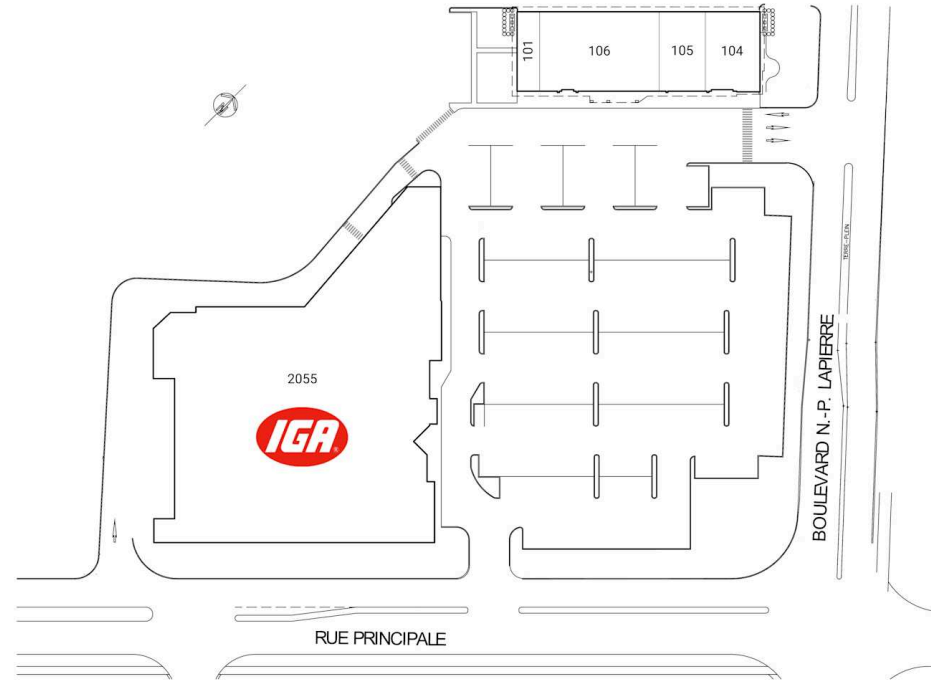

Centre St. Julie

Sainte-Julie, Quebec
2033 Rue Principale

Andrew Mikhail
andrew.mikhail@harden.ca
514-679-8892

■ Shadow Anchor

101	Nettoyeur Daoust	600 SF	106	Essaim	5,475 SF
104	Anytime Fitness	4,900 SF	2055	IGA	48,203 SF
105	Dr. Marie-Claude Dore	1,600 SF