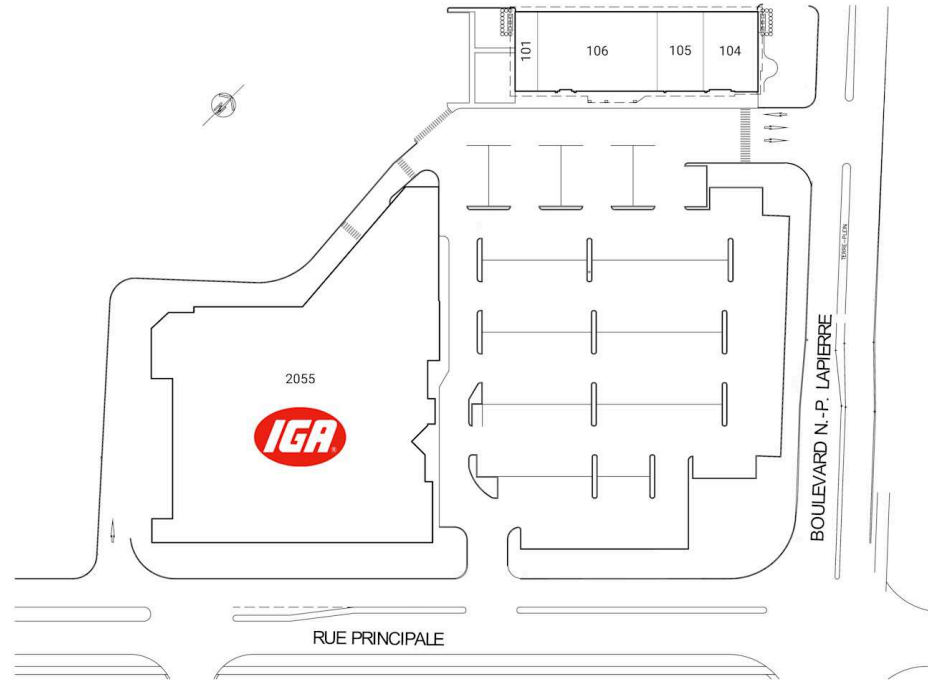

# Centre St. Julie, Sainte-Julie, Quebec

Located at the intersection of Boulevard H.P. Lapierre and Principale in Ste Julie, this grocery-anchored centre offers 5 units totalling 60,778 sq. ft featuring retailers such as IGA and Videotron.

## Centre St. Julie

Sainte-Julie, Quebec  
2033 Rue Principale

■ Shadow Anchor

101	Nettoyeur Daoust	600 SF	106	Essaim	5,475 SF
104	Anytime Fitness	4,900 SF	2055	IGA	48,203 SF
105	Dr. Marie-Claude Dore	1,600 SF			