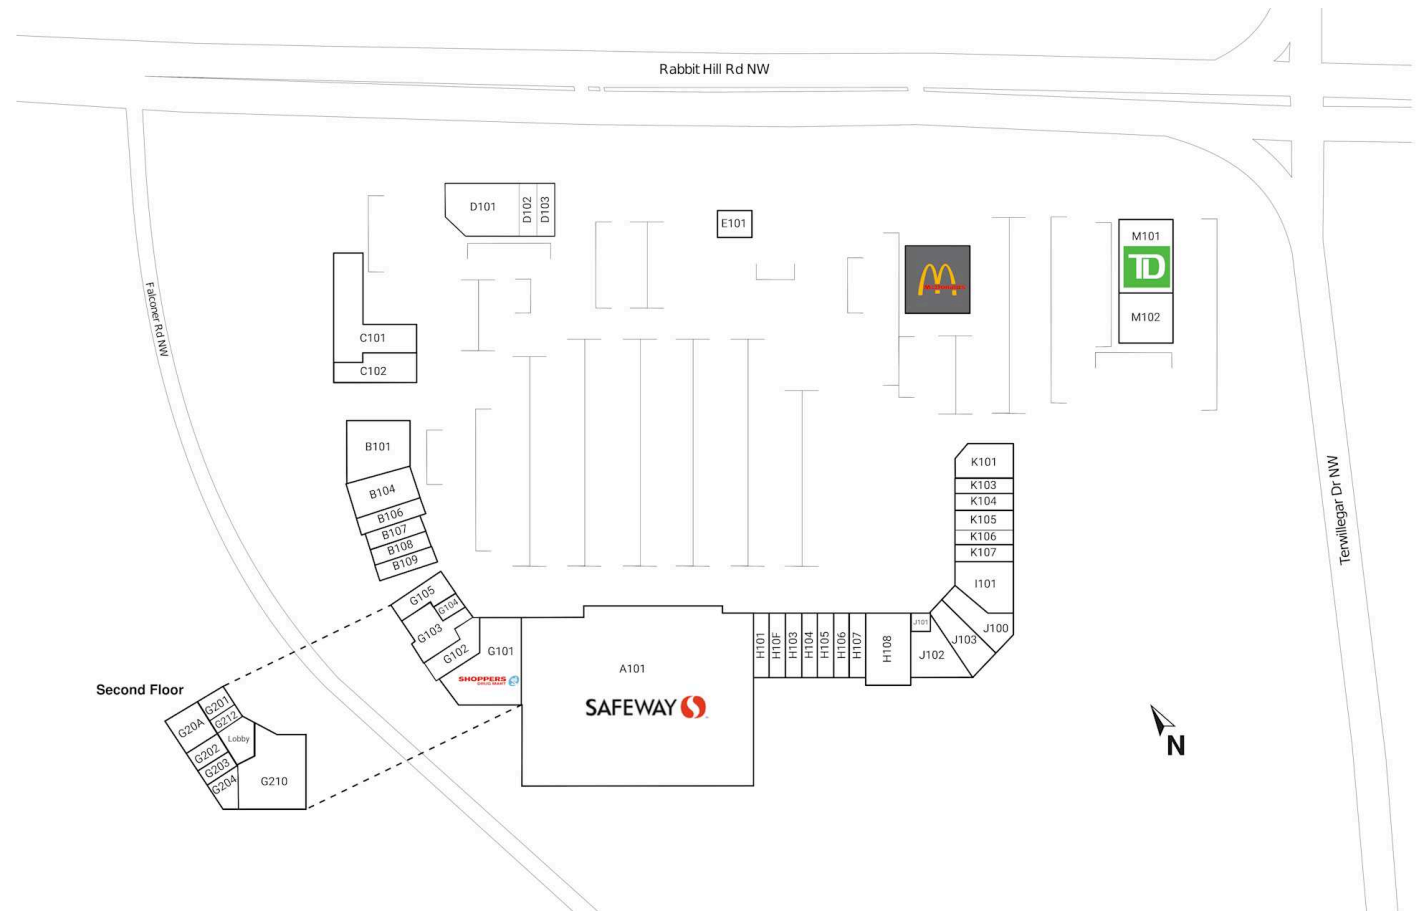

# RioCan Riverbend, Edmonton, Alberta

Located at the intersection of Terwillegar Drive & Rabbit Hill Road in Edmonton, this grocery anchored centre offers 47 units totalling 138,654 sq. ft featuring retailers such as Safeway, Shoppers Drug Mart, Liquor Depot.

### Shadow Anchor

A101	Safeway	50,763 SF	G102	Desjardins	1,339 SF	G212	Riverbend Therapeutic Massage	606 SF	J102	Riverbend Montessori Child Development	2,782 SF
B101	CIBC	3,931 SF	G103	Soul To Sole Message and Wellness Studio	2,068 SF	H101	Snore MD	1,251 SF	J103	Riverbend Registry Services	2,059 SF
B104	Dynalifedx	3,593 SF	G104	Available	332 SF	H103	Riverbend Cleaners	1,250 SF	K101	Oliveto Trattoria	2,230 SF
B106	Monarch Barbershop	642 SF	G105	Dr. Todd Berg	1,401 SF	H104	Great Clips	1,185 SF	K103	Saigon Cuisine	1,324 SF
B107	Q Nails	959 SF	G201	Living Sounds Hearing Centre	1,127 SF	H105	Riverbend Art & Frame	1,337 SF	K104	Pizza Box	980 SF
B108	Maxim Hair & Body	1,150 SF	G202	Riverbend Therapeutic Massage	383 SF	H106	Nova Cannabis	1,280 SF	K105	Booster Juice	1,144 SF
B109	Curry Corner	1,160 SF	G203	Legislative Assembly Office	581 SF	H107	Benjamin Moore	1,243 SF	K106	Princess Lingerie Boutique	1,151 SF
C101	Fountain Tire	5,459 SF	G204	Riverbend Psychology & Wellness	1,244 SF	H108	Cranky's Bike Shop	4,033 SF	K107	Vape Inn Cigar & Smokes	1,155 SF
C102	Pet Planet	2,375 SF	G20A	Brokerteam Insurance	1,185 SF	H10F	Musicworks Canada	1,270 SF	M101	TD	5,483 SF
D101	Liquor Depot	4,478 SF	G210	Dr. Henry Pon	5,302 SF	I101	Innovation Physical Therapy	2,795 SF	M102	Orangetheory Fitness	2,594 SF
D102	Wok N' Go	1,072 SF				J100	Goodwill	2,224 SF			
D103	Subway	1,092 SF				J101	Bunches Flowers	700 SF			
E101	Shell	1 SF									
G101	Shoppers Drug Mart	7,634 SF									