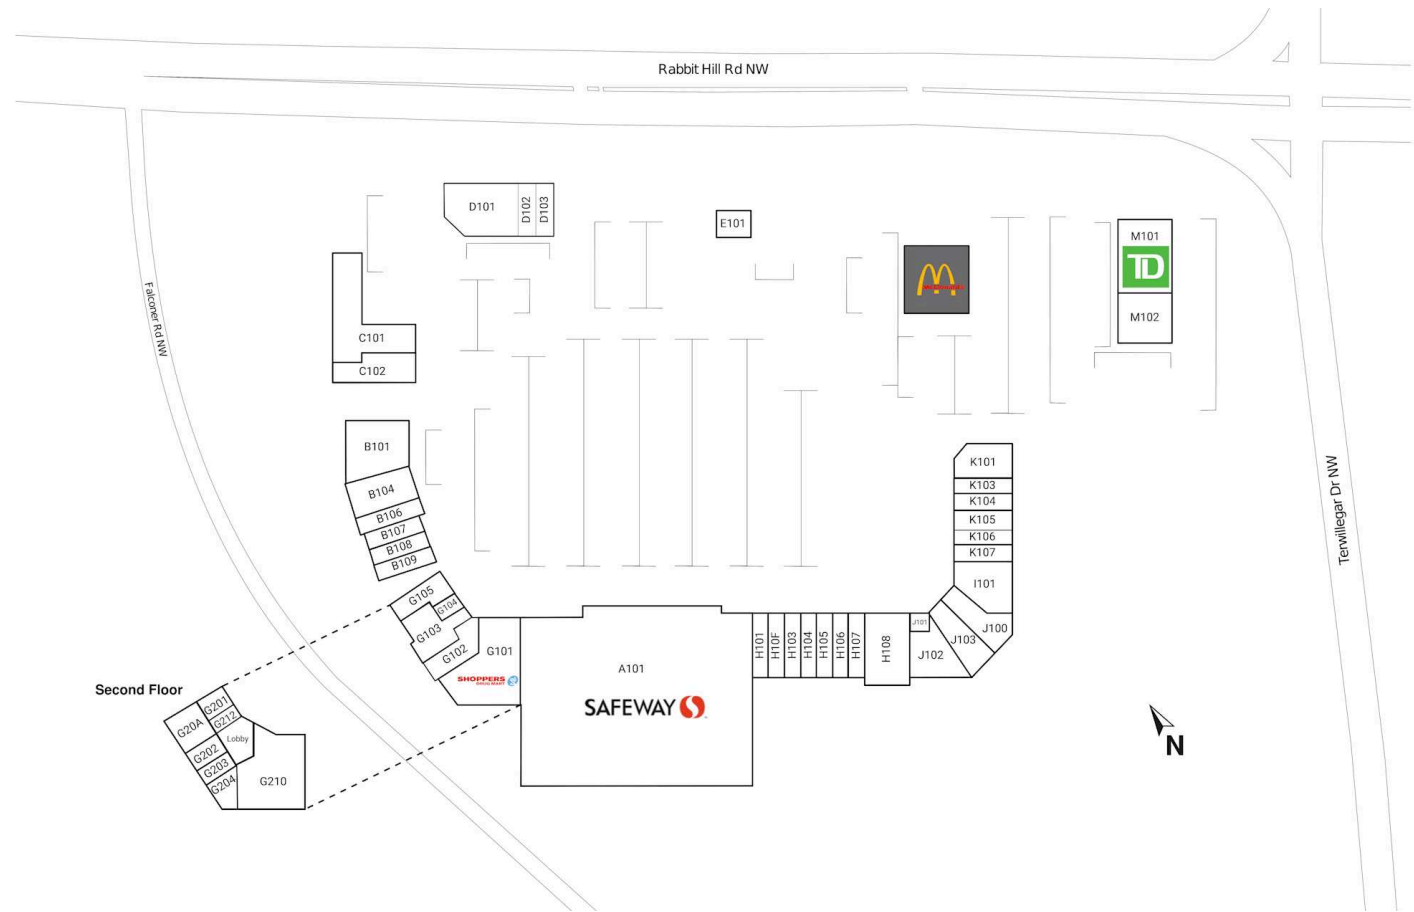

RioCan Riverbend, Edmonton, Alberta

Located at the intersection of Terwillegar Drive & Rabbit Hill Road in Edmonton, this grocery anchored centre offers 47 units totalling 138,654 sq. ft featuring retailers such as Safeway, Shoppers Drug Mart, Liquor Depot.

Chris Conrod
cconrod@riocan.com
403-444-2854

Shadow Anchor

A101	Safeway	50,763 SF	G101	Shoppers Drug Mart	7,634 SF	G210	Dr. Henry Pon	5,302 SF	J102	Riverbend Montessori Child Development	2,782 SF
B101	CIBC	3,931 SF	G102	Desjardins	1,339 SF	G212	Available	606 SF	J103	Riverbend Registry Services	2,059 SF
B104	Dynalifedx	3,593 SF	G103	Soul To Sole Message and Wellness Studio	2,068 SF	H101	Snore MD	1,251 SF	K101	Oliveto Trattoria	2,230 SF
B106	Monarch Barbershop	642 SF	G104	Available	332 SF	H103	Riverbend Cleaners	1,250 SF	K103	Saigon Cuisine	1,324 SF
B107	Q Nails	959 SF	G105	Dr. Todd Berg	1,401 SF	H104	Great Clips	1,185 SF	K104	Pizza Box	980 SF
B108	Maxim Hair & Body	1,150 SF	G106	Living Sounds Hearing Centre	1,127 SF	H105	Riverbend Art & Frame	1,337 SF	K105	Booster Juice	1,144 SF
B109	Curry Corner	1,160 SF	G201	Available	383 SF	H106	Nova Cannabis	1,280 SF	K106	Princess Lingerie Boutique	1,151 SF
C101	Fountain Tire	5,459 SF	G202	Legislative Assembly Office	581 SF	H107	Benjamin Moore	1,243 SF	K107	Vape Inn Cigar & Smokes	1,155 SF
C102	Pet Planet	2,375 SF	G203	Riverbend Psychology & Wellness	1,244 SF	H108	Cranky's Bike Shop	4,033 SF	M101	TD	5,483 SF
D101	Liquor Depot	4,478 SF	G204	Brokerteam Insurance	1,185 SF	H10F	Musicworks Canada	1,270 SF	M102	Orangetheory Fitness	2,594 SF
D102	Wok N' Go	1,072 SF				I101	Innovation Physical Therapy	2,795 SF			
D103	Subway	1,092 SF				J100	Goodwill	2,224 SF			
E101	Shell	1 SF				J101	Bunches Flowers	700 SF			