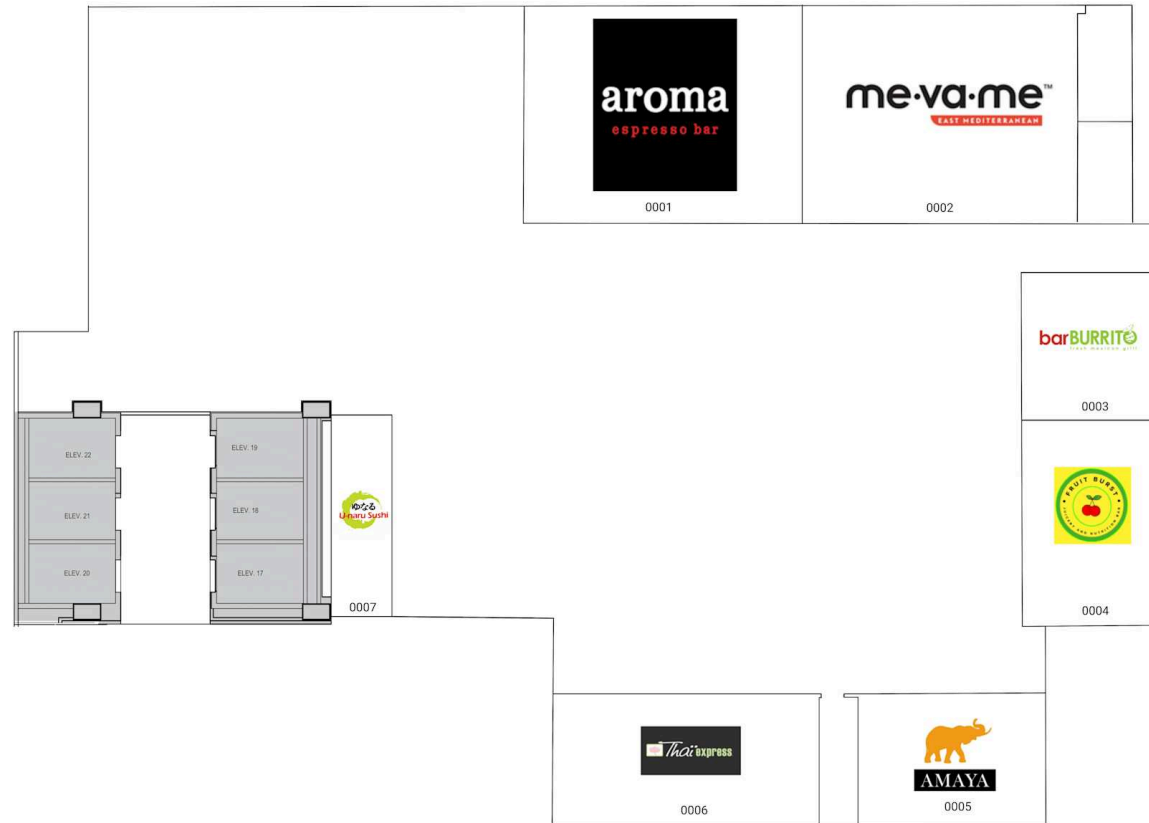

All figures are within a 10 Km radius.

Source: All demographic information is Copyright 2024 by Environics Analytics (EA).

Site Plan

Mount Sinai Food Hall

Toronto, Ontario
600 University Ave

■ Shadow Anchor

0001	Aroma	572 SF	0005	Amaya	397 SF
0002	Me Va Me	534 SF	0006	Thai Express	461 SF
0003	Bar Burrito	283 SF	0007	U-Naru Sushi	160 SF
0004	Fruitburst Juice & Nutrition Bar	433 SF			