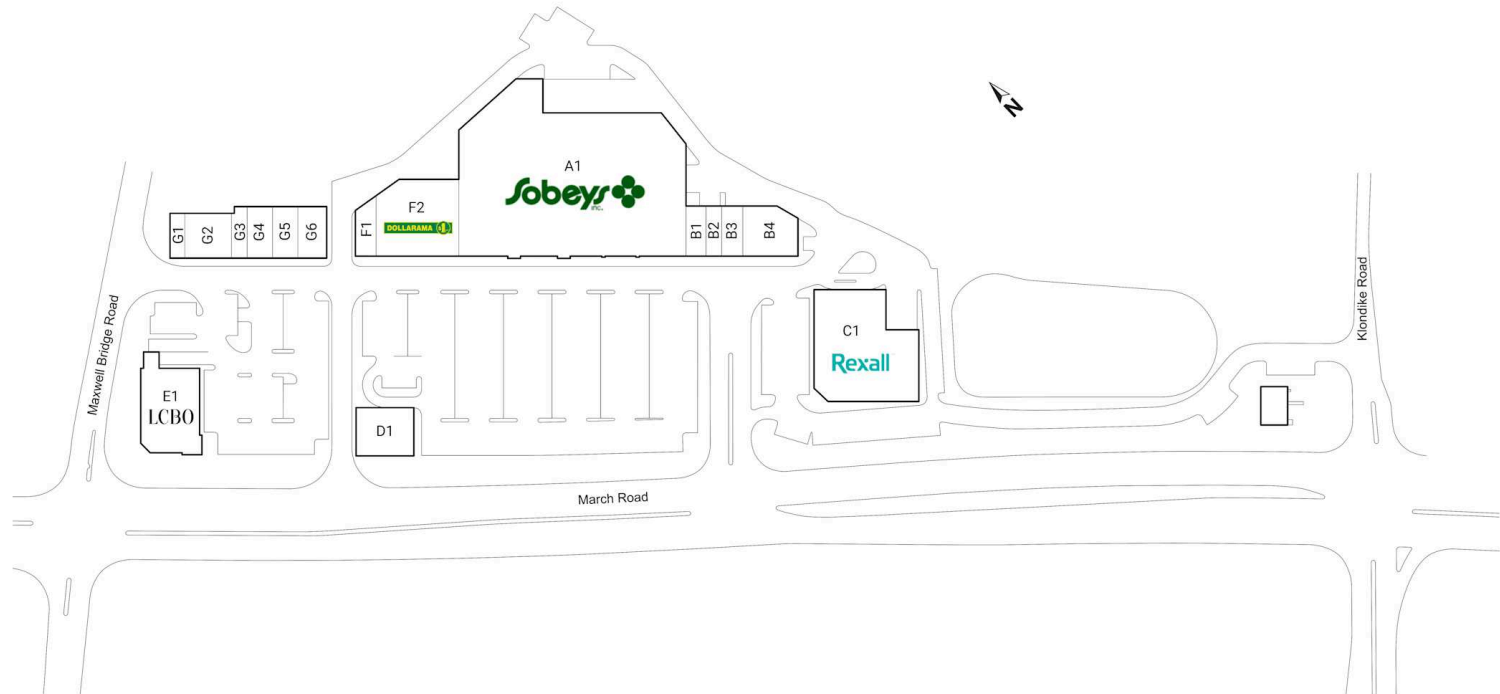

# RioCentre Kanata, Ottawa, Ontario

Located at the intersection of Carling Ave and March Rd in the City of Ottawa, this grocery anchored centre offers 16 units totalling 108,562 sq. ft featuring retailers such as Sobeys, Rexall, Dollarama, National Bank, and LCBO.

### Shadow Anchor

A1	Sobeys	51,188 SF	F2	Dollarama	9,369 SF
B1	Canna Cabana	1,571 SF	G1	Brown's Cleaners	999 SF
B2	Little Caesar's	1,192 SF	G2	Pet Valu	3,216 SF
B3	Shawarma House	1,588 SF	G3	First Choice Haircutters	1,199 SF
B4	Prophysio & Sport Medicine Centre	3,656 SF	G4	Dr. Xie And Dr. Yang Dentistry Professional	1,993 SF
C1	Rexall	15,437 SF	G5	Thai Express & Sushi Man	1,993 SF
D1	Allo Mon Coco	4,163 SF	G6	Viamarzo Kitchen & Wine	1,784 SF
E1	LCBO	8,084 SF			
F1	Bar Burrito	1,130 SF			