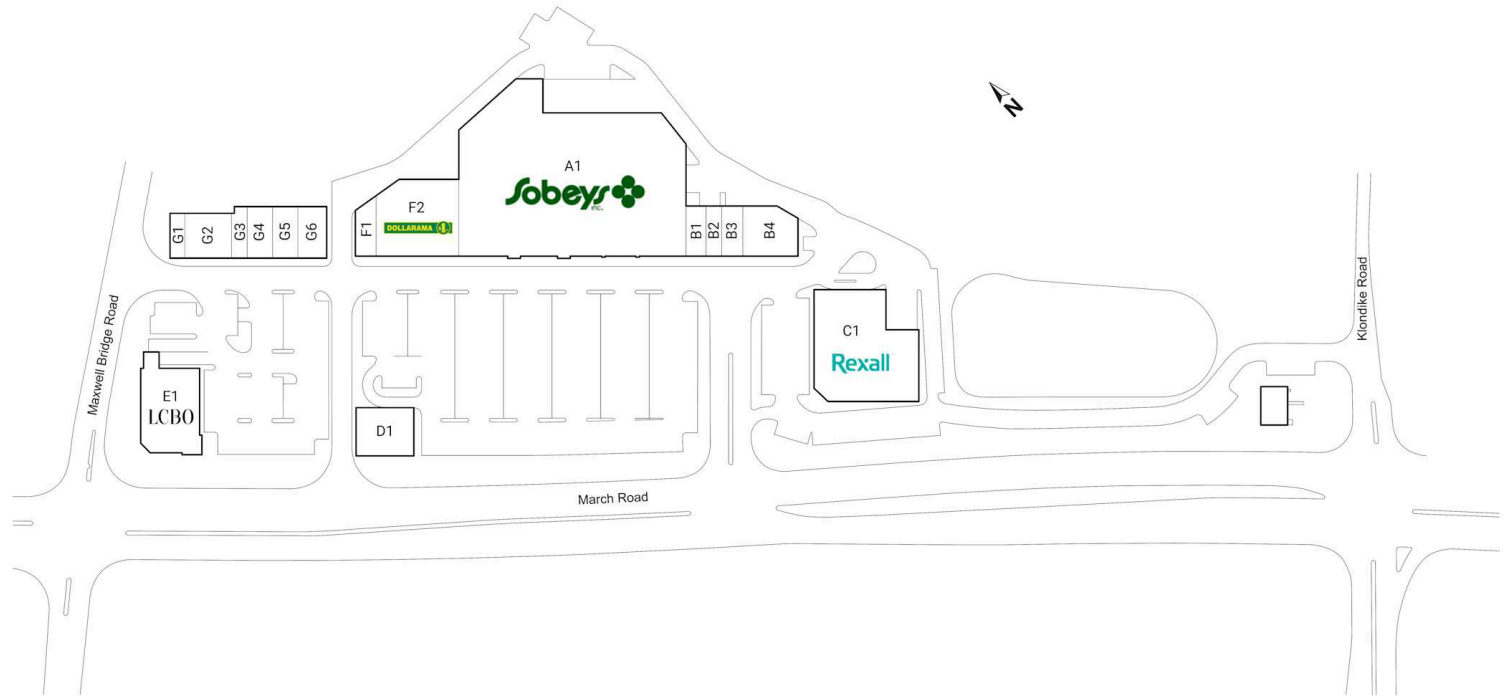

RioCentre Kanata, Ottawa, Ontario

Located at the intersection of Carling Ave and March Rd in the City of Ottawa, this grocery anchored centre offers 16 units totalling 108,562 sq. ft featuring retailers such as Sobeys, Rexall, Dollarama, National Bank, and LCBO.

All figures are within a 10 Km radius.

Source: All demographic information is Copyright 2024 by Environics Analytics (EA).

RioCentre Kanata

Ottawa, Ontario
832-860 March
Road

■ **Shadow Anchor**

A1	Sobeys	51,188 SF	F2	Dollarama	9,369 SF
B1	Canna Cabana	1,571 SF	G1	Brown's Cleaners	999 SF
B2	Little Caesar's	1,192 SF	G2	Pet Valu	3,216 SF
B3	Shawarma House	1,588 SF	G3	First Choice Haircutters	1,199 SF
B4	Prophysio & Sport Medicine Centre	3,656 SF	G4	Dr. Xie And Dr. Yang Dentistry Professional	1,993 SF
C1	Rexall	15,437 SF	G5	Thai Express & Sushi Man	1,993 SF
D1	Allo Mon Coco	4,163 SF	G6	Viamarzo Kitchen & Wine	1,784 SF
E1	LCBO	8,084 SF			
F1	Bar Burrito	1,130 SF			