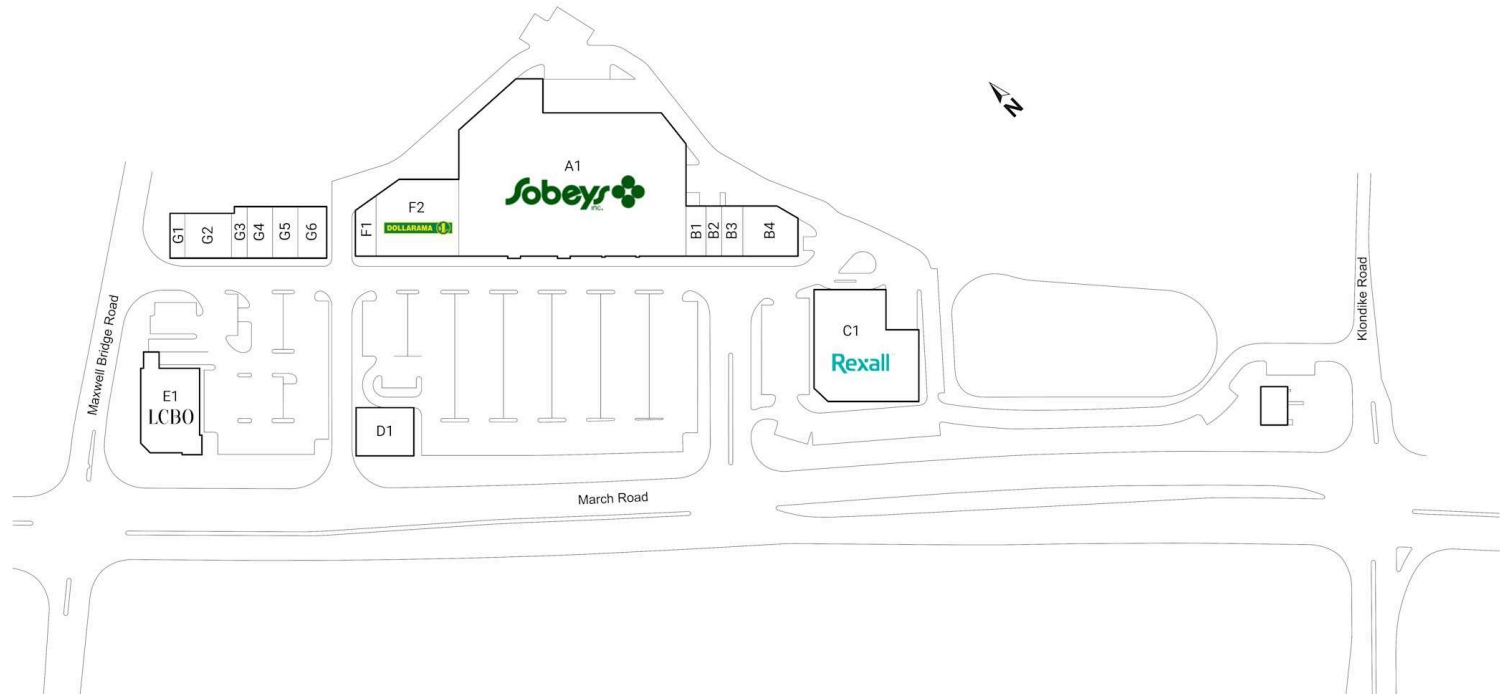

RioCentre Kanata, Ottawa, Ontario

Located at the intersection of Carling Ave and March Rd in the City of Ottawa, this grocery anchored centre offers 16 units totalling 108,562 sq. ft featuring retailers such as Sobeys, Rexall, Dollarama, National Bank, and LCBO.

All figures are within a 10 Km radius.

Source: All demographic information is Copyright 2024 by Environics Analytics (EA).

RioCentre Kanata

Ottawa, Ontario
832-860 March
Road

Cody Perza
cperza@riocan.com
647-388-9036

Shadow Anchor

A1	Sobeys	51,188 SF	F2	Dollarama	9,369 SF
B1	Canna Cabana	1,571 SF	G1	Brown's Cleaners	999 SF
B2	Little Caesar's	1,192 SF	G2	Pet Valu	3,216 SF
B3	Shawarma House	1,588 SF	G3	First Choice Haircutters	1,199 SF
B4	Prophysio & Sport Medicine Centre	3,656 SF	G4	Dr. Xie And Dr. Yang Dentistry Professional	1,993 SF
C1	Rexall	15,437 SF	G5	Thai Express & Sushi Man	1,993 SF
D1	Allo Mon Coco	4,163 SF	G6	Viamarzo Kitchen & Wine	1,784 SF
E1	LCBO	8,084 SF			
F1	Bar Burrito	1,130 SF			