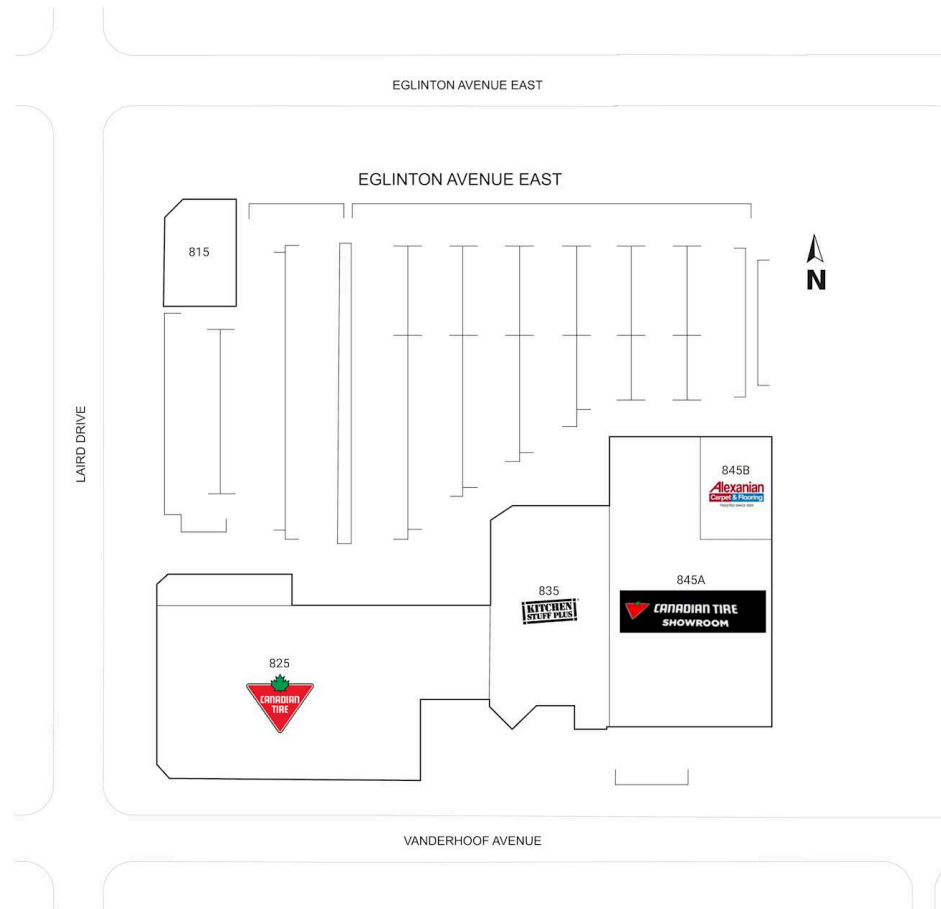

# RioCan Leaside Centre, Toronto, Ontario

Located at the intersection of Eglinton Avenue East and Laird Drive in Toronto, this unenclosed centre offers 5 units totalling 133,035 sq. ft featuring retailers such as Canadian Tire and PetSmart.

# Site Plan

## RioCan Leaside Centre

Toronto, Ontario  
815-845 Eglinton  
Avenue East

■ **Shadow Anchor**

815	Viva Retirement Sales Centre	7,546 SF	835	Kitchen Stuff Plus	23,767 SF
825	Canadian Tire	50,230 SF	845A	Canadian Tire Showroom	38,310 SF
825A	Canadian Tire	6,067 SF	845B	Alexanian	7,115 SF