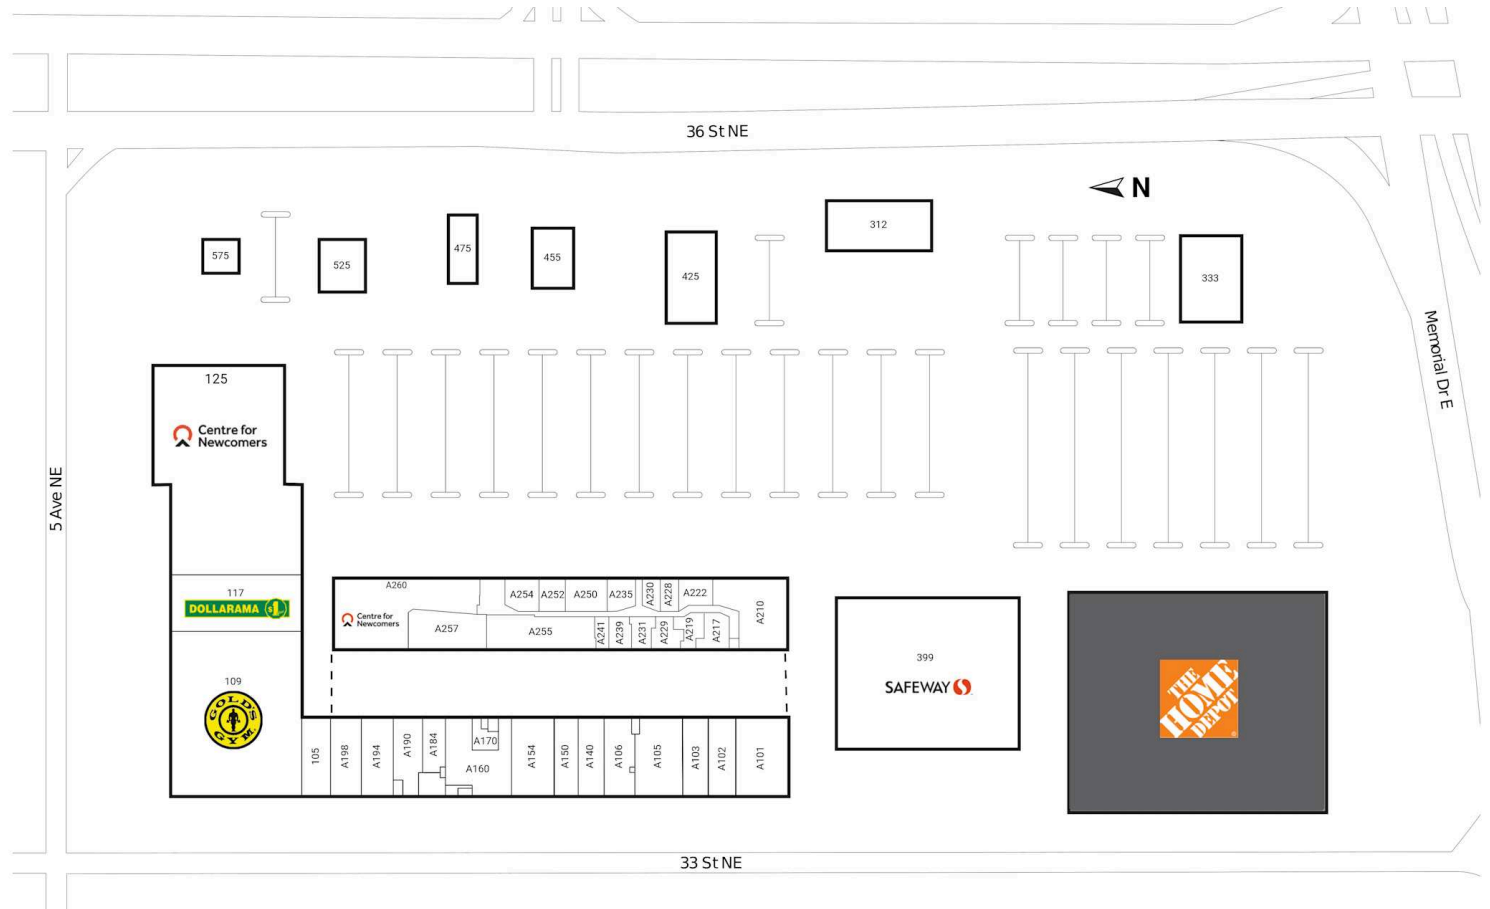

Northgate Village Shopping Centre, Calgary, Alberta

Located at the intersection of Memorial Drive East & 36th Street NE in Calgary, this unenclosed centre offers 42 units totalling 395,990 sq. ft featuring retailers such as Safeway and Dollarama.

 **Shadow Anchor**

A101	Calgary Board of Education	5,800 SF	A190	7 Star Liquor	3,202 SF	A231	Juvy Derm	785 SF	117	Dollarama	9,920 SF
A102	Available	3,230 SF	A194	Pho Hao Vietnamese Family Restaurant	3,050 SF	A235	Cragg, Richard L., Barrister & Solicitor	1,325 SF	125	Centre for Newcomers	50,477 SF
A103	Dr. Bishop & Associates	3,819 SF	A198	Massage Heights	3,014 SF	A239	MathPro	1,214 SF	312	Red Lobster	8,278 SF
A105	Hera Beauty	4,500 SF	A210	Available	6,755 SF	A241	Available	808 SF	333	Olive Garden	8,701 SF
A106	Hera Beauty	3,823 SF	A217	Action Dignity	1,959 SF	A250	Dr. Beth Maclellan	2,183 SF	399	Safeway	48,406 SF
A140	Hera Beauty	3,022 SF	A219	Alberta Association Of The Appraisal Ins	844 SF	A252	Available	1,278 SF	425	Canadian Brew House	7,000 SF
A150	The Bead Store	2,532 SF	A222	Available	1,858 SF	A254	Available	2,268 SF	455	Connectfirst Credit Union	5,233 SF
A154	Available	4,724 SF	A228	Hudson Management	956 SF	A255	Eastside Family Centre	5,348 SF	475	Wendy's	2,849 SF
A160	Marlborough Medical Clinic	6,386 SF	A229	Available	1,704 SF	A257	RioCan Property Services	5,992 SF	525	Harvey's	4,067 SF
A170	Northgate Insurance Centre	856 SF	A230	Comfortstep Comprehensive Foot & Ankle	871 SF	A260	Centre for Newcomers	16,538 SF	575	Tim Hortons	2,113 SF
A184	Horeb	1,792 SF				105	In Touch Dental Spa	3,040 SF			
						109	Gold's Gym	31,022 SF			