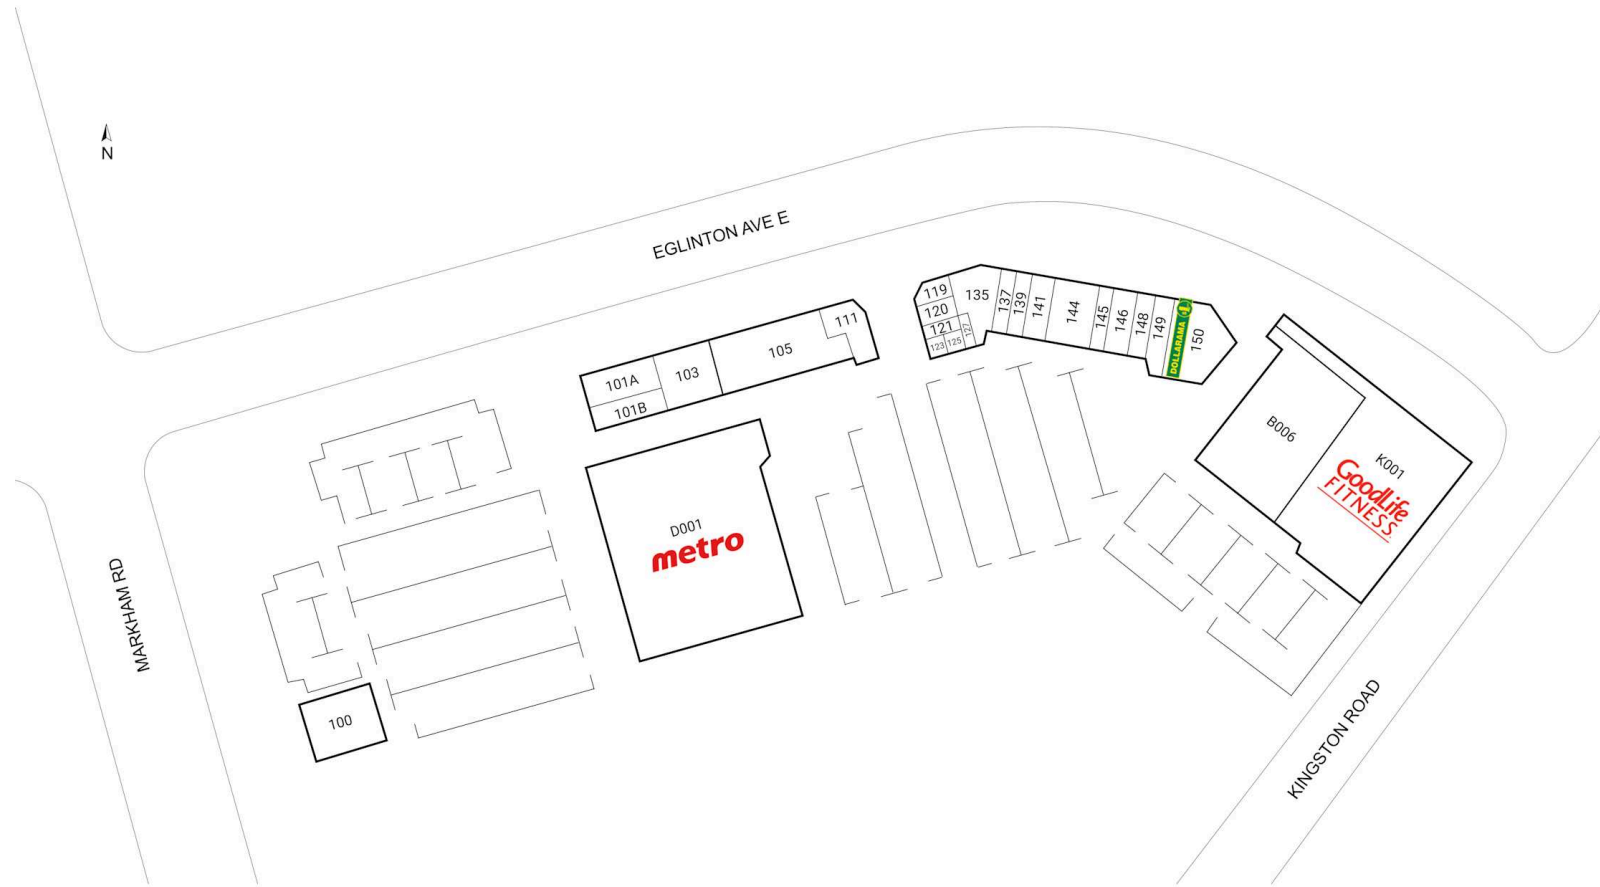

RioCan Markington, Scarborough, Ontario

Located at the intersection of Eglinton Avenue East and Markham Road in Scarborough, this grocery anchored centre offers 26 units totalling 173,029 sq. ft featuring retailers such as Metro, Goodlife Fitness and The Beer Store.

All figures are within a 10 Km radius.

Source: All demographic information is Copyright 2024 by Environics Analytics (EA).

Site Plan

RioCan Markington

Scarborough,
Ontario
3201 - 3227
Eglinton Avenue
East

Shadow Anchor

B006	City of Toronto	24,991 SF	125	Shawarma Zorona	462 SF
D001	Metro	51,272 SF	127	Cell Xperts	793 SF
K001	GoodLife Fitness	33,068 SF	135	Catholic Cross Cultural Services	4,863 SF
100	Top Binz	4,570 SF	137	Your Choice Nail & Spa	1,174 SF
101A	Polycultural Immigrant & Community Service	5,666 SF	139	Supplement King	1,463 SF
101B	Easyhome	4,636 SF	141	Easyfinancial	1,635 SF
103	Cougar Kids Daycare	3,900 SF	144	Markington Family Care & Walk-In	3,476 SF
105	Cougar Court Child Care	8,042 SF	145	Freedom Mobile	1,152 SF
111	Polycultural Immigrant & Community Service	4,120 SF	146	Super Discount	2,335 SF
119	H&R Block	1,188 SF	148	King-Mar Diagnostic Centre	1,363 SF
120	Civil Optical	891 SF	149	Dr. Benny & Associates	1,239 SF
121	Claire's Hair Salon	653 SF	150	Dollarama	9,259 SF
123	Sunrise Caribbean	828 SF			