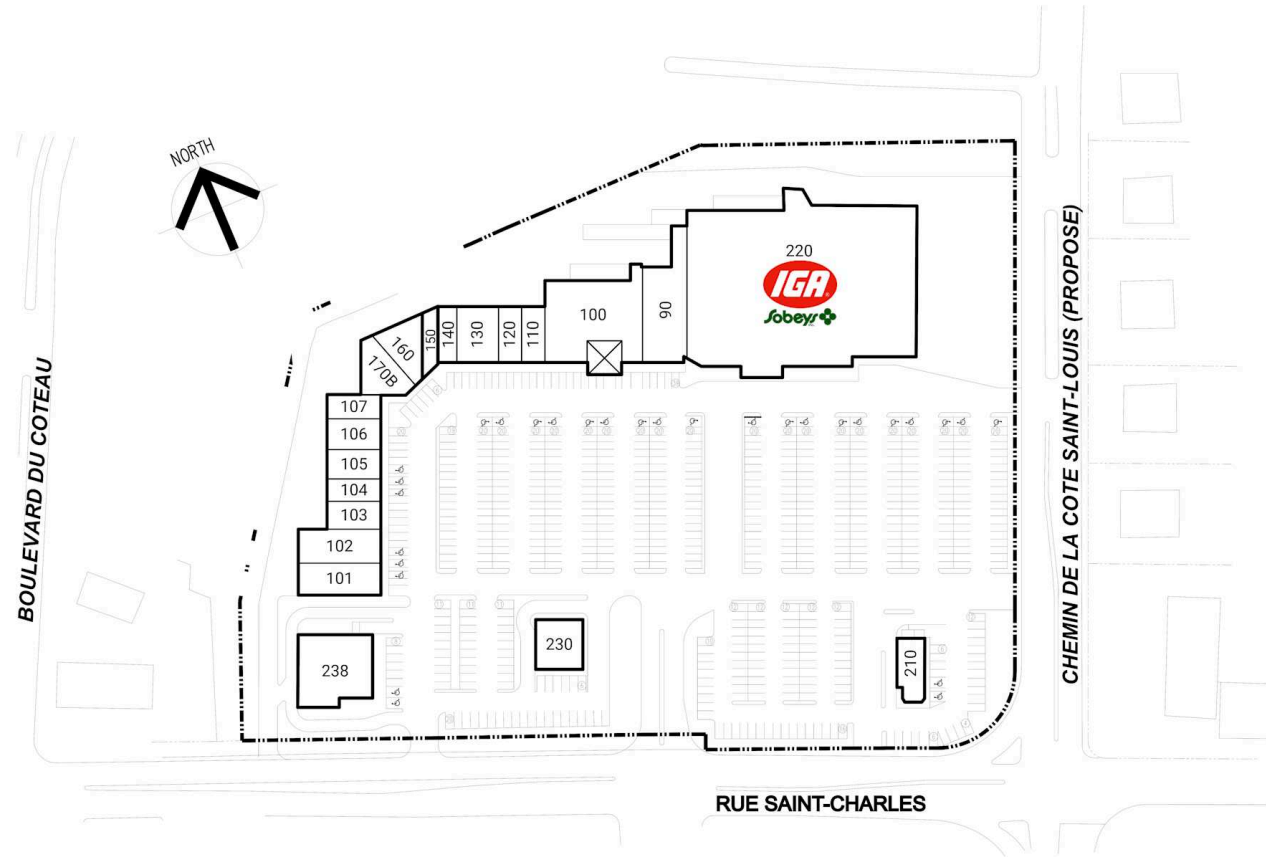

# Centre Sicard, Sainte-Thérèse, Quebec

Located at the intersection of Rue St. Charles & Chemin de la Cote Saint Louis Ouest in St. Therese, this grocery anchored centre offers 20 units totalling 106,329 sq. ft featuring retailers such as IGA and Jean Coutu.

### Shadow Anchor

90	Les Bicycles Quilicot	5,108 SF	120	Subway	1,221 SF
100	Jean Coutu	10,000 SF	130	Expert Au Travail	5,157 SF
101	Eggsquis	3,243 SF	140	Le Bloom Salon	1,188 SF
102	Maison De La Course	2,804 SF	150	Poke Station	737 SF
103	Mode Le Grenier	3,500 SF	160	Partenaire Canin	2,718 SF
104	Vape Nicotine Plus	2,231 SF	170B	Mega Vente D'Entrepot	3,122 SF
105	Death's Inc Tattoo	1,204 SF	210	Tim Hortons	2,400 SF
106	Vision Optiker	1,200 SF	220	IGA / Sobeys	46,703 SF
107	ONGLES ROSELINE	1,563 SF	230	TD	3,000 SF
110	SAQ	2,480 SF	238	Scores	6,750 SF