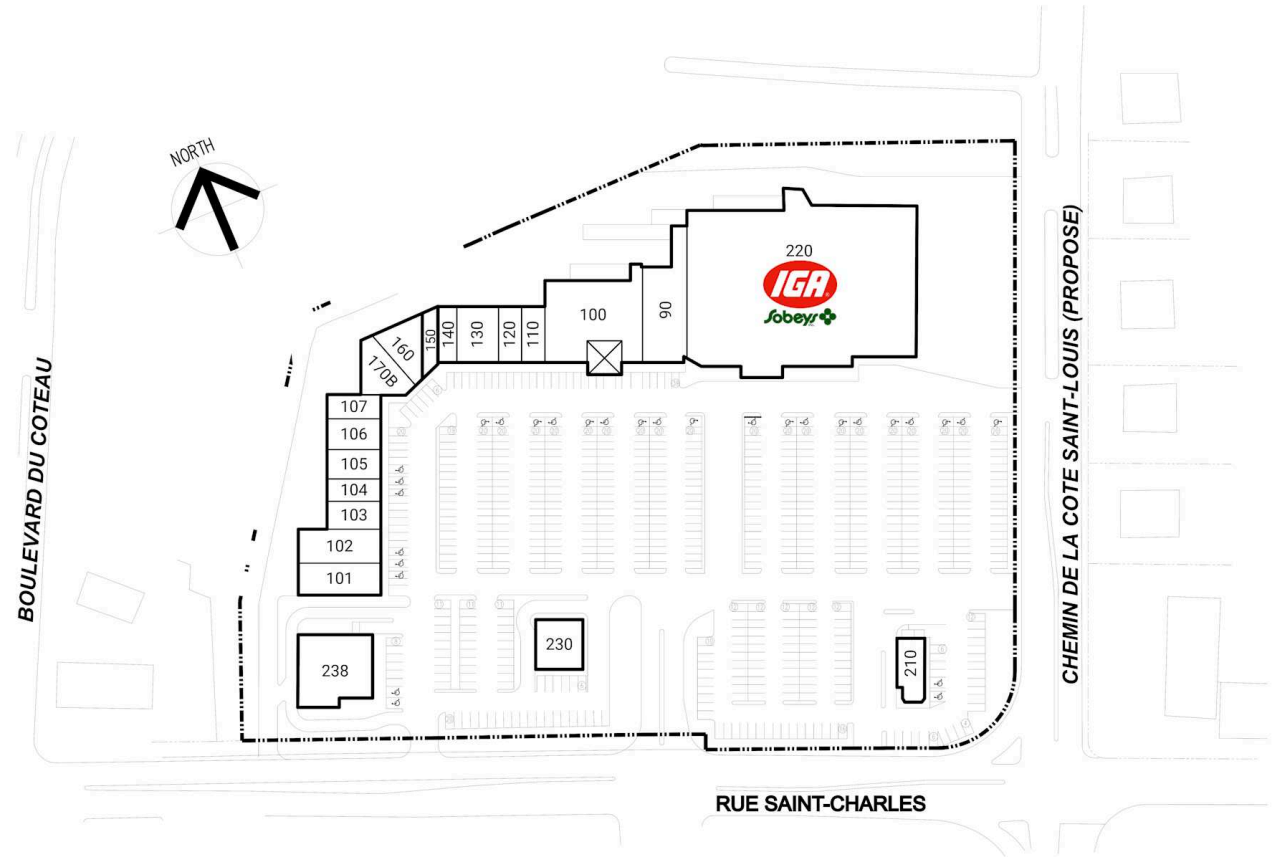

# Centre Sicard, Sainte-Thérèse, Quebec

Located at the intersection of Rue St. Charles & Chemin de la Cote Saint Louis Ouest in St. Therese, this grocery anchored centre offers 20 units totalling 106,329 sq. ft featuring retailers such as IGA and Jean Coutu.

### Shadow Anchor

90	Les Bicycles Quilicot	5,108 SF	120	Subway	1,221 SF
100	Jean Coutu	10,000 SF	130	Expert Au Travail	5,157 SF
101	Eggsquis	3,243 SF	140	Le Bloom Salon	1,188 SF
102	Maison De La Course	2,804 SF	150	Poke Station	737 SF
103	Mode Le Grenier	3,500 SF	160	Partenaire Canin	2,718 SF
104	Vape Nicotine Plus	2,231 SF	170B	Mega Vente D'Entrepot	3,122 SF
105	Death's Inc Tattoo	1,204 SF	210	Tim Hortons	2,400 SF
106	Vision Optiker	1,200 SF	220	IGA / Sobeys	46,703 SF
107	ONGLES ROSELINE	1,563 SF	230	TD	3,000 SF
110	SAQ	2,480 SF	238	Scores	6,750 SF