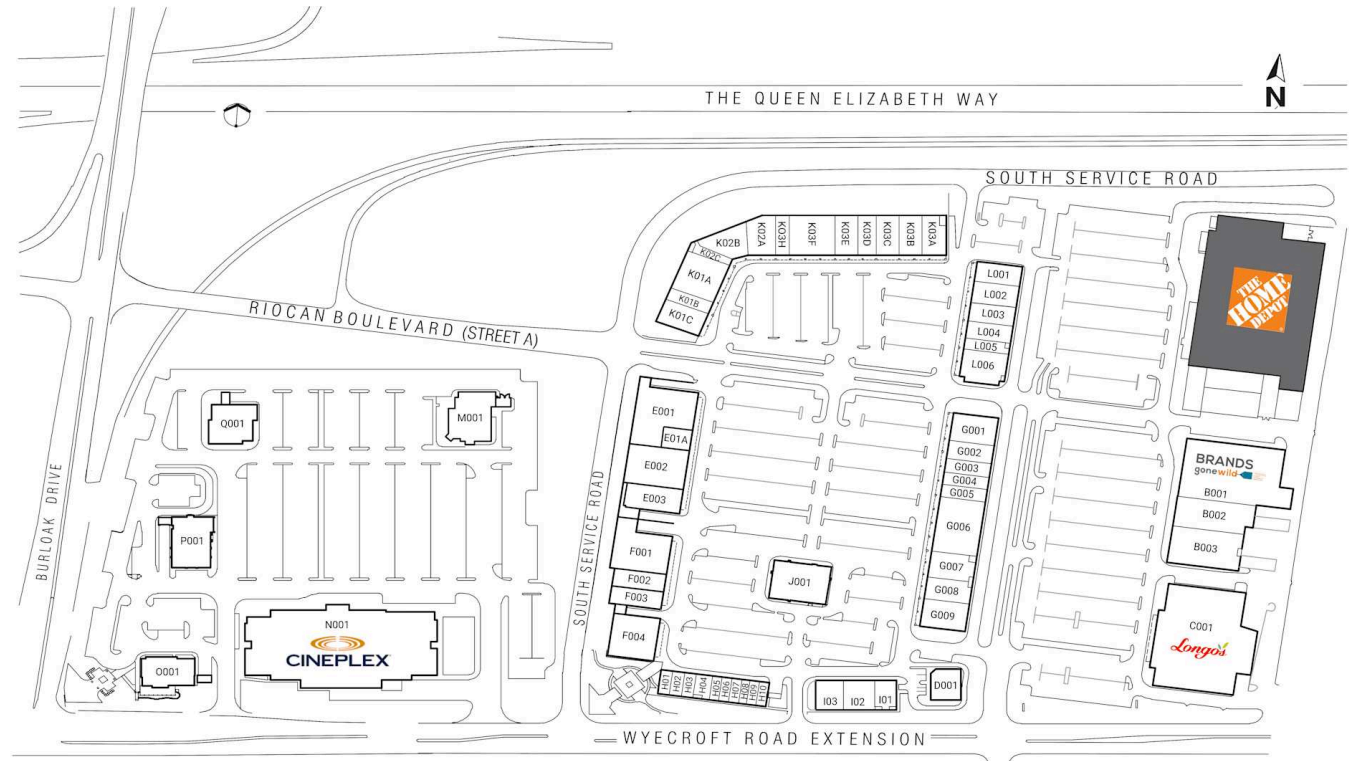

RioCan Centre Burloak, Oakville, Ontario

With 60 units totalling 454,656 sq. ft, this grocery anchored retail centre is located at the intersection of Burloak Drive & Queen Elizabeth Way in Oakville with great visibility for retailers such as Cineplex, Home Depot and Longo's.

Shadow Anchor

B001	Brands Gone Wild	34,431 SF	F004	Available	10,989 SF	H04	Available	2,001 SF	K01B	Burloak Centre Dentistry	3,001 SF	L002	Available	5,000 SF
B002	Dollarama	9,672 SF	G001	Available	7,003 SF	H05	MK Nails & Spa	1,240 SF	K01C	Sleep Country Canada	6,002 SF	L003	Available	5,001 SF
B003	Crunch Fitness	17,620 SF	G002	Lindt	3,001 SF	H06	Available	1,300 SF	K02A	Available	6,000 SF	L004	Furniture Ville	5,005 SF
C001	Longo's	50,000 SF	G003	Available	5,001 SF	H07	Osmow's	1,437 SF	K02B	Ardene	6,169 SF	L005	Rockwood Kitchens	2,001 SF
D001	Kids & Company	5,132 SF	G004	Available	3,000 SF	H08	Booster Juice	967 SF	K02C	Available	1,800 SF	L006	Tommy Hilfiger	7,696 SF
E001	Old Navy	13,121 SF	G005	Walking On A Cloud	3,001 SF	H09	Sunrise Caribbean	1,235 SF	K03A	Bain Depot	5,000 SF	M001	Milestone's Restaurant	6,751 SF
E002	Available	13,004 SF	G006	Available	14,002 SF	H10	Sunrise Caribbean	1,235 SF	K03B	Skechers	5,000 SF	N001	Cineplex	45,404 SF
E003	Structube	7,551 SF	G007	Canadian Appliance Source	6,177 SF	I01	Available	3,254 SF	K03C	Canada's Boss Leather	5,001 SF	O001	Kelsey's	5,036 SF
E01A	Brands Gone Wild Storage	4,000 SF	G008	Carter's Osh Kosh	5,370 SF	I02	Still Dynamics Classical Osteopathy	5,059 SF	K03D	Guess	4,001 SF	P001	Swiss Chalet	6,701 SF
F001	Kitchen Stuff Plus	13,476 SF	G009	Urban Barn	7,004 SF	I03	RED DOT CAFE & LOUNGE	4,558 SF	K03E	Suzu Shier	5,001 SF	Q001	Montana's	5,840 SF
F002	George Richards Big & Tall	5,070 SF	H01	Pottery n Paint Cafe	1,522 SF	J001	Available	12,074 SF	K03F	Burloak Indoor Golf	10,002 SF			
F003	Omac Martial Arts	5,059 SF	H02	Available	1,620 SF	K01A	Laura	10,009 SF	K03H	Burloak Indoor Golf	3,001 SF			
			H03	Available	1,506 SF				L001	La Vie En Rose	5,003 SF			