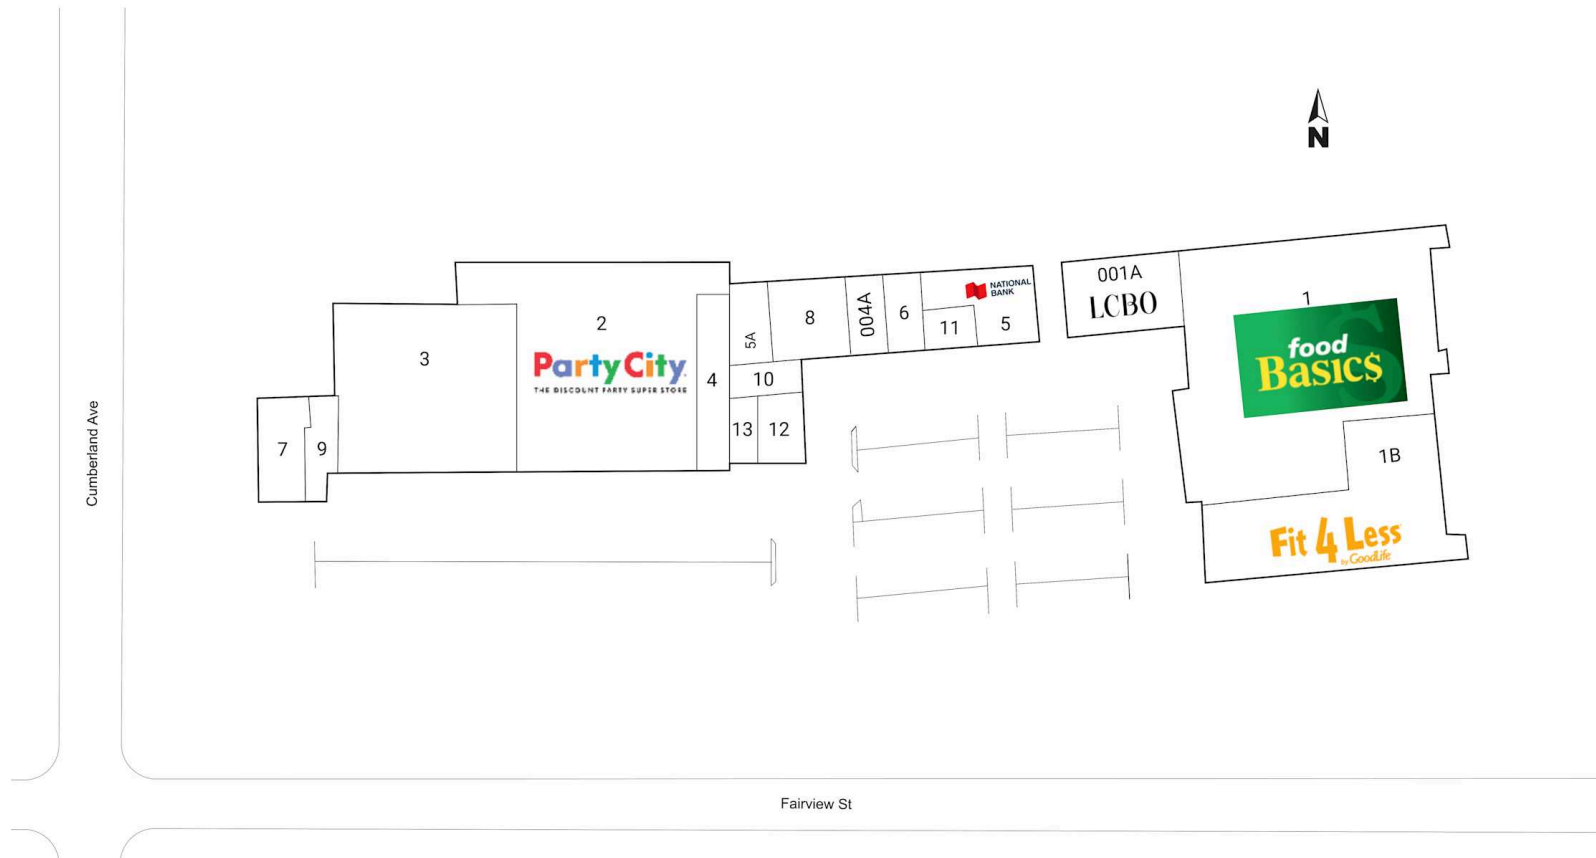

RioCan Woodview Place, Burlington, Ontario

Located at Fairview Street & Woodview Road in Burlington, this grocery anchored centre offers 15 units totalling 145,401 sq. ft featuring retailers such as Food Basics, Party City and LCBO.

All figures are within a 10 Km radius.

Source: All demographic information is Copyright 2024 by Environics Analytics (EA).

Site Plan

RioCan Woodview Place

Burlington, Ontario
3295 Fairview
Street

■ **Shadow Anchor**

001A	LCBO	10,360 SF	6	Jeera Truly Indian	2,453 SF
1	Food Basics	45,268 SF	7	Burger King	3,143 SF
1B	Fit 4 Less	20,000 SF	8	Pur & Simple	3,038 SF
2	Party City	22,809 SF	9	Wild Wing	2,131 SF
3	Mission Thrift Store	18,943 SF	10	Nails For You	1,366 SF
004A	Spiritleaf	1,200 SF	11	Pita Pit	1,358 SF
4	Moores	6,568 SF	12	Beauty Supply Outlet	2,106 SF
5	National Bank Of Canada	3,488 SF	13	The Vac Connection	1,170 SF
5A	Available	2,259 SF			