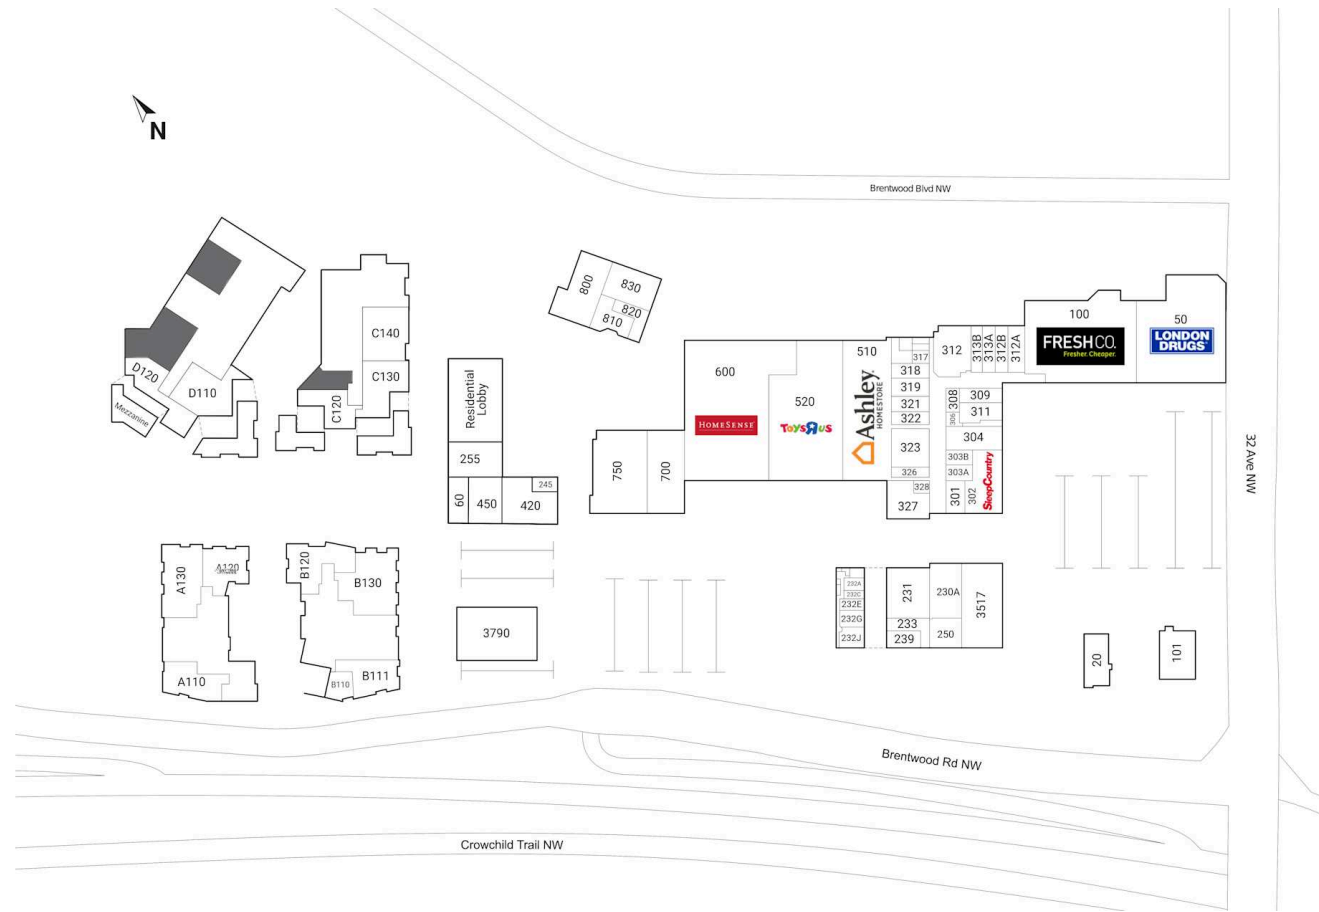

RioCan Brentwood

Calgary, Alberta
3630 Brentwood Rd
N.W.

Chris Conrod
cconrod@riocan.com
403-444-2854

Shadow Anchor

A110	Kim Vy Vietnamese Restaurant	2,392 SF	50	London Drugs	25,250 SF	250	Canna Cabana	1,651 SF	313B	Under The Mountain Games	1,700 SF	520	Toys R Us	20,596 SF
A120	Anytime Fitness	3,006 SF	60	Pizza Hut	1,683 SF	255	Piknic	1,775 SF	317	EQ Lifestyle	384 SF	600	HomeSense	37,809 SF
A130	Brentwood Childcare Centre	3,631 SF	100	FreshCo.	25,061 SF	301	Starbucks	1,473 SF	318	Available	1,005 SF	700	Dollarama	9,536 SF
B110	Brentwood Nails & Spa	934 SF	101	TD	4,317 SF	302	Sleep Country Canada	4,909 SF	319	Rock U Canada	2,206 SF	750	Liquor Depot	11,283 SF
B111	Massage Addict	2,282 SF	230A	LH Entertainment	4,900 SF	303A	Edward Jones	877 SF	321	Academy Hearing Centre	1,077 SF	800	The Kilkenny Irish Pub	8,852 SF
B120	Dr. For Moms Chiropractic	3,073 SF	231	ATB Financial	5,534 SF	303B	Northwest Vision Clinic	878 SF	322	iFix Cellphones	745 SF	810	Brentwood Family Medical Centre	3,174 SF
B130	Wami Ootoya	4,416 SF	232A	Calgary Varsity MLA Office	806 SF	304	Angles Hair And Spa	3,602 SF	323	Brentwood Village Dental Clinic	3,289 SF	820	Karma Salon	2,813 SF
C120	Cha Time	1,948 SF	232C	Bloom Counselling and Art Therapy	532 SF	306	Cd Trader	450 SF	326	Lily Dermis	841 SF	830	Mr Imaging	3,563 SF
C130	GN Beauty Studio & Cafe	2,723 SF	232E	Brentwood Eye Clinic	960 SF	308	Available	974 SF	327	University City Clinic	3,753 SF	3517	Bank of Montreal	9,432 SF
C140	Available	2,464 SF	232G	Calliou Group	1,198 SF	309	Ginger Beef Peking House	1,376 SF	328	Booster Juice	406 SF	3790	Jameson's Restaurant & Bar	8,170 SF
D110	Dogtopia	3,046 SF	232J	Brentwood Chiropractic Clinic	1,656 SF	311	Pet Planet	2,482 SF	420	Cora's Breakfast & Lunch	3,000 SF			
D120	Bliss Cupcakes	2,077 SF	233	Prograce Dentistry	2,288 SF	312	Alberta Health Services	4,792 SF	450	Papa's Grill	3,391 SF			
20	Harvey's	2,885 SF	239	Opa!	1,000 SF	312A	Crowchild Physiotherapy	1,896 SF	510	Ashley Furniture Homestore	23,710 SF			
			245	Denim & Smith	750 SF	312B	H&R Block	1,831 SF						
						313A	Royal Denture Clinic	1,274 SF