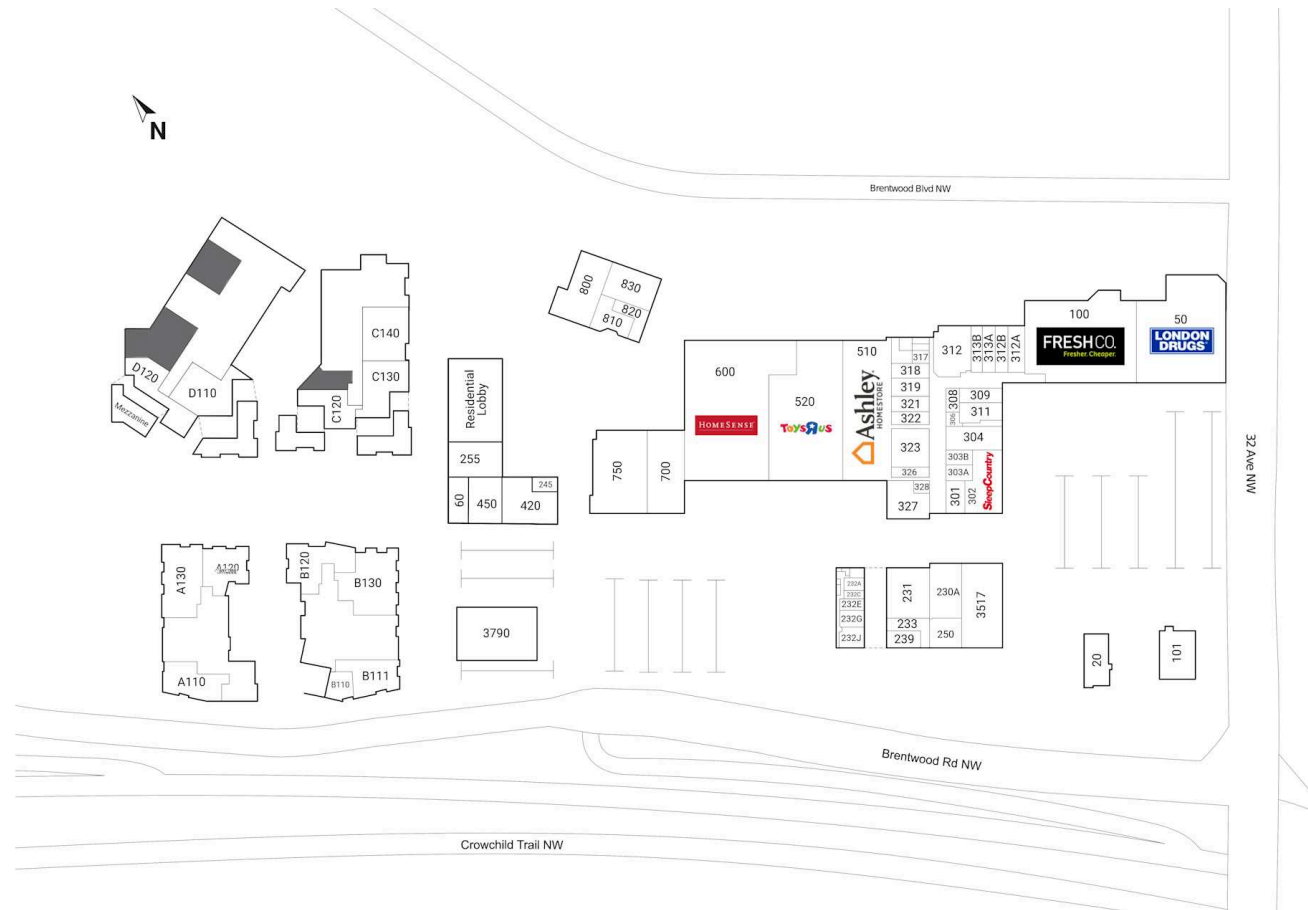

RioCan Brentwood

Calgary, Alberta
3630 Brentwood Rd
N.W.

Chris Conrod
cconrod@riocan.com
403-444-2854

Shadow Anchor

A110	Kim Vy Vietnamese Restaurant	2,392 SF	50	London Drugs	25,250 SF	250	Canna Cabana	1,651 SF	313B	Under The Mountain Games	1,700 SF	520	Toys R Us	20,596 SF
A120	Anytime Fitness	3,006 SF	60	Pizza Hut	1,683 SF	255	Piknic	1,775 SF	600	HomeSense	37,809 SF	600	HomeSense	37,809 SF
A130	Brentwood Childcare Centre	3,631 SF	100	FreshCo.	25,061 SF	301	Starbucks	1,473 SF	700	Dollarama	9,536 SF	700	Dollarama	9,536 SF
B110	Brentwood Nails & Spa	934 SF	101	TD	4,317 SF	302	Sleep Country Canada	4,909 SF	750	Liquor Depot	11,283 SF	750	Liquor Depot	11,283 SF
B111	Massage Addict	2,282 SF	230A	LH Entertainment	4,900 SF	303A	Edward Jones	877 SF	800	The Kilkenny Irish Pub	8,852 SF	800	The Kilkenny Irish Pub	8,852 SF
B120	Dr. For Moms Chiropractic	3,073 SF	231	ATB Financial	5,534 SF	303B	Northwest Vision Clinic	878 SF	810	Brentwood Family Medical Centre	3,174 SF	810	Brentwood Family Medical Centre	3,174 SF
B130	Wami Ootoya	4,416 SF	232A	Calgary Varsity MLA Office	806 SF	304	Available	3,602 SF	820	Karma Salon	2,813 SF	820	Karma Salon	2,813 SF
C120	Cha Time	1,948 SF	232C	Bloom Counselling and Art Therapy	532 SF	306	Cd Trader	450 SF	830	Mr Imaging	3,563 SF	830	Mr Imaging	3,563 SF
C130	GN Beauty Studio & Cafe	2,723 SF	232E	Brentwood Eye Clinic	960 SF	308	Angles Hair And Spa	974 SF	3517	Bank of Montreal	9,432 SF	3517	Bank of Montreal	9,432 SF
C140	Available	2,464 SF	232G	Calliou Group	1,198 SF	309	Ginger Beef Peking House	1,376 SF	3790	Jameson's Restaurant & Bar	8,170 SF	3790	Jameson's Restaurant & Bar	8,170 SF
D110	Dogtopia	3,046 SF	232J	Brentwood Chiropractic Clinic	1,656 SF	311	Pet Planet	2,482 SF	420	Cora's Breakfast & Lunch	3,000 SF	420	Cora's Breakfast & Lunch	3,000 SF
D120	Bliss Cupcakes	2,077 SF	233	Prograce Dentistry	2,288 SF	312	Alberta Health Services	4,792 SF	450	Papa's Grill	3,391 SF	450	Papa's Grill	3,391 SF
20	Harvey's	2,885 SF	239	Opa!	1,000 SF	312A	Crowchild Physiotherapy	1,896 SF	510	Ashley Furniture Homestore	23,710 SF	510	Ashley Furniture Homestore	23,710 SF
			245	Denim & Smith	750 SF	312B	H&R Block	1,831 SF						
						313A	Royal Denture Clinic	1,274 SF