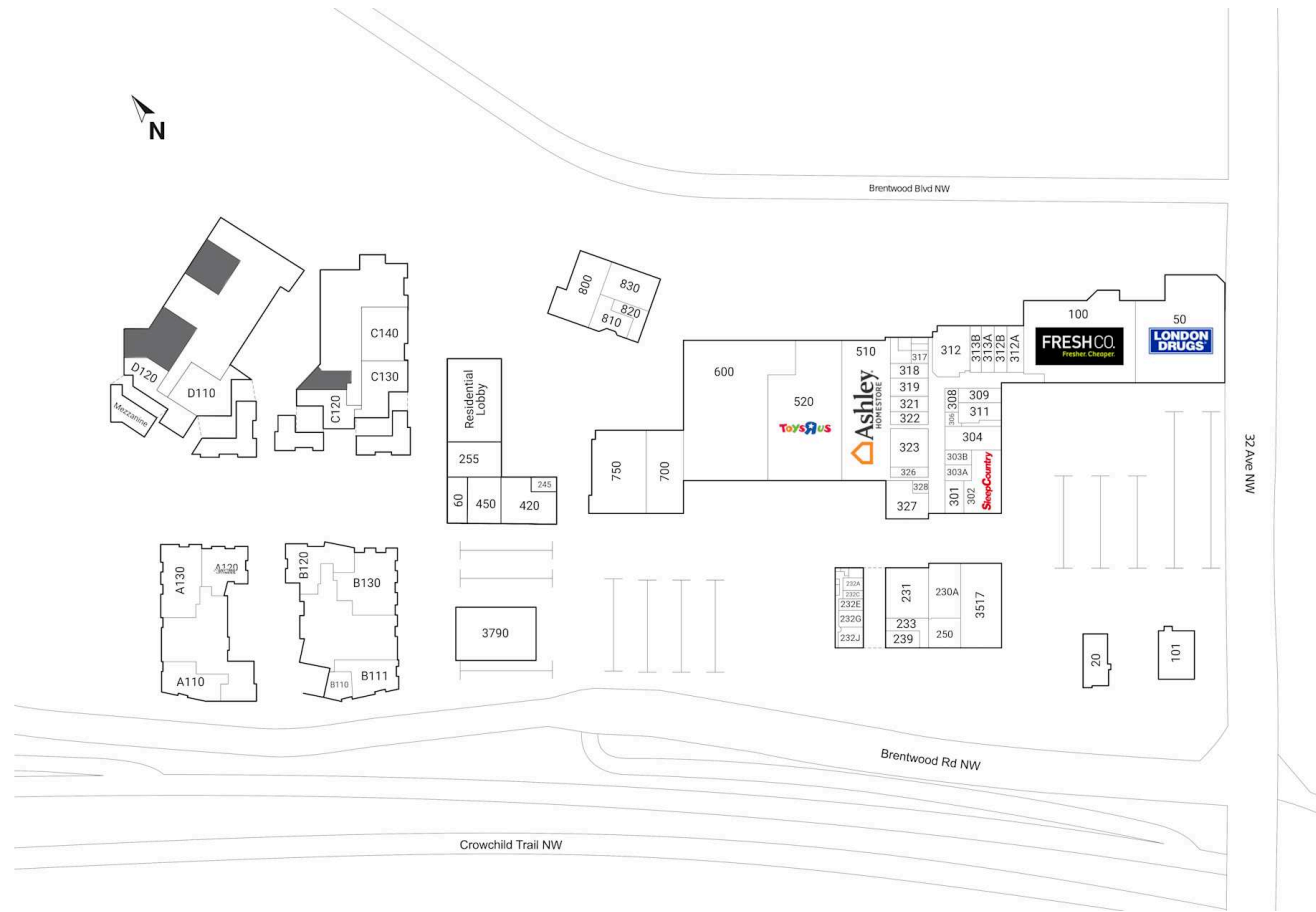

RioCan Brentwood

Calgary, Alberta
3630 Brentwood Rd
N.W.

Laura Natale
lnatale@riocan.com
403-444-2861

Shadow Anchor

A110	Kim Vy Vietnamese Restaurant	2,392 SF	50	London Drugs	25,250 SF	250	Canna Cabana	1,651 SF	313B	Under The Mountain Games	1,700 SF	520	Toys R Us	20,596 SF
A120	Anytime Fitness	3,006 SF	60	Pizza Hut	1,683 SF	255	Piknic	1,775 SF	600	HomeSense	37,809 SF	600	HomeSense	37,809 SF
A130	Brentwood Childcare Centre	3,631 SF	100	FreshCo.	25,061 SF	301	Starbucks	1,473 SF	700	Dollarama	9,536 SF	700	Dollarama	9,536 SF
B110	Brentwood Nails & Spa	934 SF	101	TD	4,317 SF	302	Sleep Country Canada	4,909 SF	750	Liquor Depot	11,283 SF	800	The Kilkenny Irish Pub	8,852 SF
B111	Massage Addict	2,282 SF	230A	LH Entertainment	4,900 SF	303A	Edward Jones	877 SF	800	The Kilkenny Irish Pub	8,852 SF	810	Brentwood Family Medical Centre	3,174 SF
B120	Dr. For Moms Chiropractic	3,073 SF	231	ATB Financial	5,534 SF	303B	Northwest Vision Clinic	878 SF	810	Brentwood Family Medical Centre	3,174 SF	820	Karma Salon	2,813 SF
B130	Wami Ootoya	4,416 SF	232A	Calgary Varsity MLA Office	806 SF	304	Angles Hair And Spa	3,602 SF	820	Karma Salon	2,813 SF	830	Mr Imaging	3,563 SF
C120	Cha Time	1,948 SF	232C	Bloom Counselling and Art Therapy	532 SF	306	Cd Trader	450 SF	3517	Bank of Montreal	9,432 SF	3790	Jameson's Restaurant & Bar	8,170 SF
C130	GN Beauty Studio & Cafe	2,723 SF	232E	Brentwood Eye Clinic	960 SF	308	Available	974 SF	420	Cora's Breakfast & Lunch	3,000 SF			
C140	Available	2,464 SF	232G	Calliou Group	1,198 SF	309	Ginger Beef Peking House	1,376 SF	450	Papa's Grill	3,391 SF			
D110	Available	3,046 SF	232J	Brentwood Chiropractic Clinic	1,656 SF	311	Pet Planet	2,482 SF	510	Ashley Furniture Homestore	23,710 SF			
D120	Bliss Cupcakes	2,077 SF	233	Prograce Dentistry	2,288 SF	312	Alberta Health Services	4,792 SF						
20	Harvey's	2,885 SF	239	Opa!	1,000 SF	312A	Crowchild Physiotherapy	1,896 SF						
			245	Denim & Smith	750 SF	312B	H&R Block	1,831 SF						
						313A	Royal Denture Clinic	1,274 SF