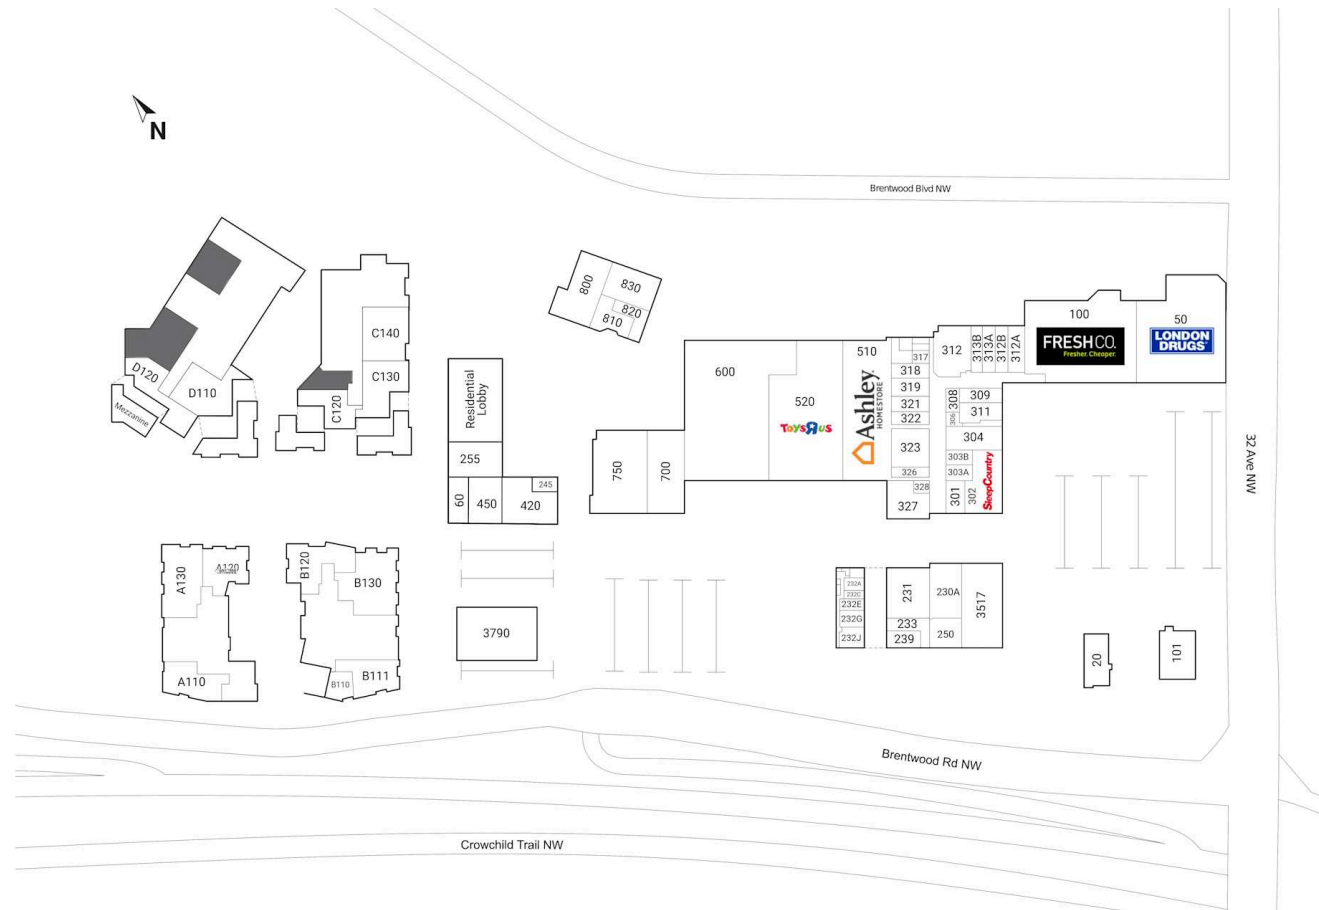

RioCan Brentwood

Calgary, Alberta
3630 Brentwood Rd
N.W.

Chris Conrod
cconrod@riocan.com
403-444-2854

Shadow Anchor

A110	Kim Vy Vietnamese Restaurant	2,392 SF	50	London Drugs	25,250 SF	250	Canna Cabana	1,651 SF	313B	Under The Mountain Games	1,700 SF	520	Toys R Us	20,596 SF
A120	Anytime Fitness	3,006 SF	60	Pizza Hut	1,683 SF	255	Piknic	1,775 SF	317	EQ Lifestyle	384 SF	600	HomeSense	37,809 SF
A130	Brentwood Childcare Centre	3,631 SF	100	FreshCo.	25,061 SF	301	Starbucks	1,473 SF	318	Available	1,005 SF	700	Dollarama	9,536 SF
B110	Brentwood Nails & Spa	934 SF	101	TD	4,317 SF	302	Sleep Country Canada	4,909 SF	319	Rock U Canada	2,206 SF	750	Liquor Depot	11,283 SF
B111	Massage Addict	2,282 SF	230A	LH Entertainment	4,900 SF	303A	Edward Jones	877 SF	321	Academy Hearing Centre	1,077 SF	800	The Kilkenny Irish Pub	8,852 SF
B120	Dr. For Moms Chiropractic	3,073 SF	231	ATB Financial	5,534 SF	303B	Northwest Vision Clinic	878 SF	322	IFix Cellphones	745 SF	810	Brentwood Family Medical Centre	3,174 SF
B130	Wami Ootoya	4,416 SF	232A	Calgary Varsity MLA Office	806 SF	304	Angles Hair And Spa	3,602 SF	323	Brentwood Village Dental Clinic	3,289 SF	820	Karma Salon	2,813 SF
C120	Cha Time	1,948 SF	232C	Bloom Counselling and Art Therapy	532 SF	306	Cd Trader	450 SF	326	Lily Dermis	841 SF	830	Mr Imaging	3,563 SF
C130	GN Beauty Studio & Cafe	2,723 SF	232E	Brentwood Eye Clinic	960 SF	308	Available	974 SF	327	University City Clinic	3,753 SF	3517	Bank of Montreal	9,432 SF
C140	Available	2,464 SF	232G	Calliou Group	1,198 SF	309	Ginger Beef Peking House	1,376 SF	328	Booster Juice	406 SF	3790	Jameson's Restaurant & Bar	8,170 SF
D110	Available	3,046 SF	232J	Brentwood Chiropractic Clinic	1,656 SF	311	Pet Planet	2,482 SF	420	Cora's Breakfast & Lunch	3,000 SF			
D120	Bliss Cupcakes	2,077 SF	233	Prograce Dentistry	2,288 SF	312	Alberta Health Services	4,792 SF	450	Papa's Grill	3,391 SF			
20	Harvey's	2,885 SF	239	Opa!	1,000 SF	312A	Crowchild Physiotherapy	1,896 SF	510	Ashley Furniture Homestore	23,710 SF			
			245	Denim & Smith	750 SF	312B	H&R Block	1,831 SF						
						313A	Royal Denture Clinic	1,274 SF