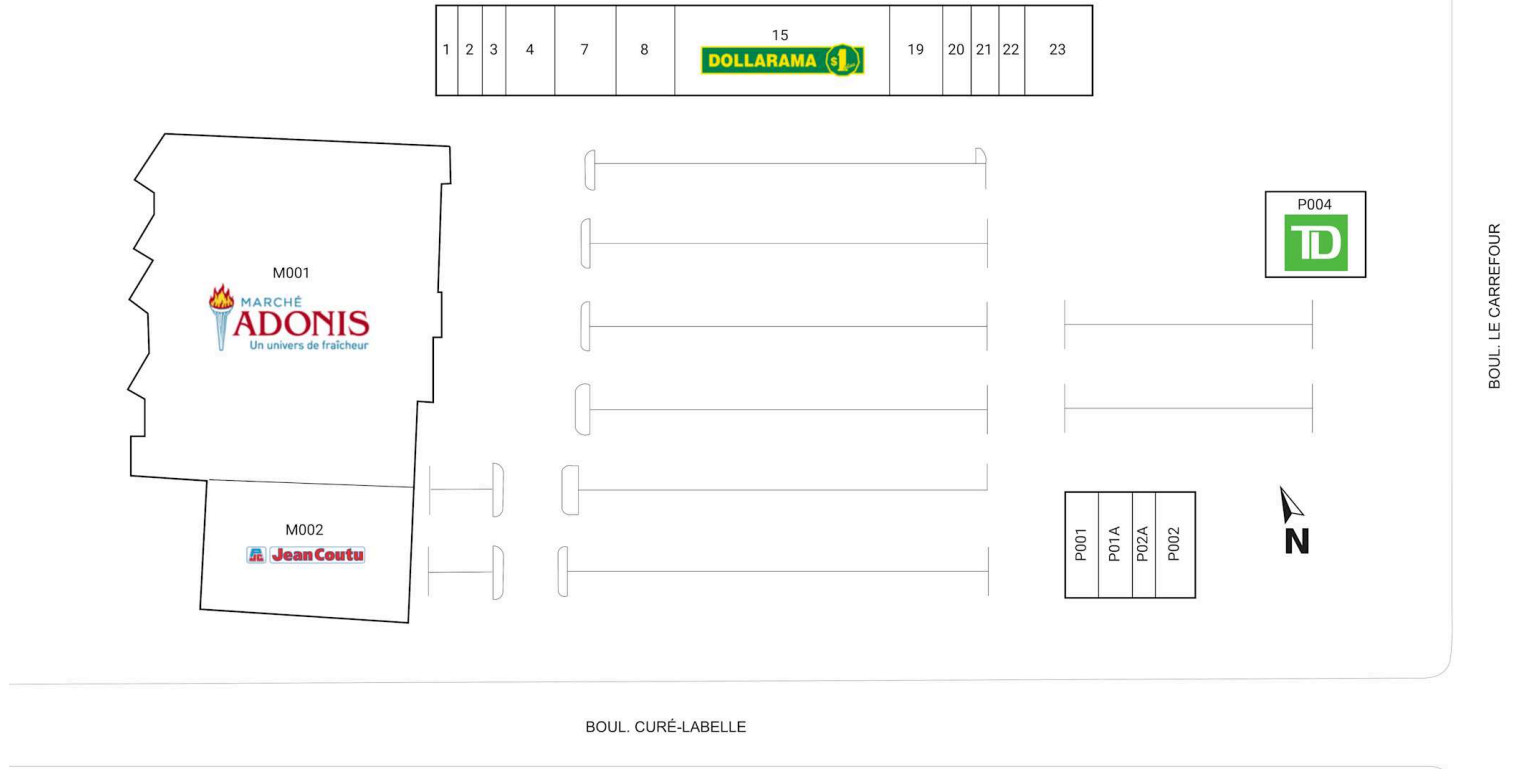

Place Carnaval Laval, Laval, Quebec

Located at the intersection of Boulevard Cure-Labelle & Boulevard Le Carrefour in Laval, this grocery anchored centre offers 19 units totalling 108,214 sq. ft featuring retailers such as Adonis, Jean Coutu, and Dollarama.

All figures are within a 10 Km radius.

Source: All demographic information is Copyright 2024 by Environics Analytics (EA).

Place Carnaval Laval

Laval, Quebec
2155 - 2425 Blvd. Cure-Labelle

Andrew Mikhail
andrew.mikhail@harden.ca
514-679-8892

■ Shadow Anchor

M001	Adonis	53,200 SF	7	La Place Des Verticaux	3,132 SF
M002	Jean Coutu	16,003 SF	8	Riaz Kabab	2,611 SF
P001	FRIPE-PRIX RENAISSANCE	2,099 SF	15	Dollarama	9,978 SF
P002	Pizza Pizza	1,771 SF	19	Reliable Parts	2,600 SF
P004	TD	5,129 SF	20	Fritou	1,300 SF
P01A	Shawarmaz	2,132 SF	21	Subway	1,300 SF
P02A	Falafel Manie	794 SF	22	American Style	1,305 SF
1	Optique Laval	1,211 SF	23	Garderie Bilingue Les Amis De Camelia	3,109 SF
2	Tabagie Chomedie	1,057 SF			
3	Collins Safety Shoes	1,106 SF			
4	Restaurant Pho 882	2,395 SF			