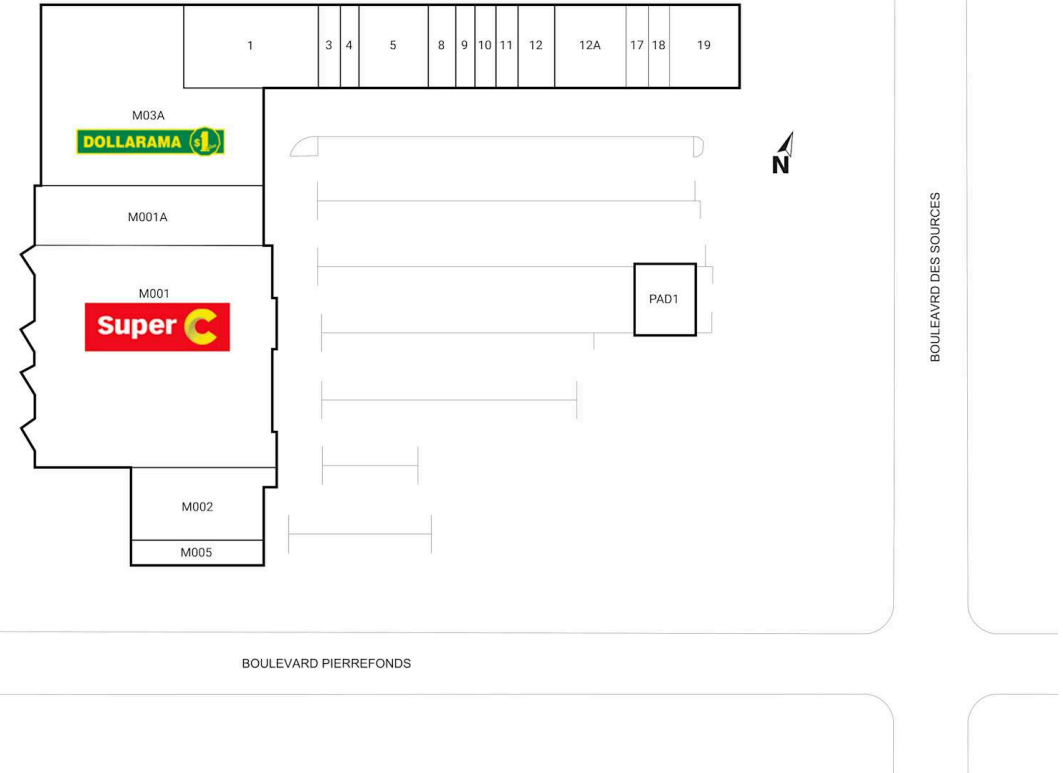

Centre Carnaval Pierrefonds, Montreal, Quebec

Located at the intersection of Boulevard Pierrefonds & Boulevard des Sources in Pierrefonds, this grocery anchored centre offers 18 units totalling 129,589 sq. ft featuring retailers such as Super C and Dollarama.

■ **Shadow Anchor**

M001	Super C	43,000 SF	9	École Lumière	1,060 SF
M001A	Le Skratch	12,000 SF	10	Sushi Sama	1,236 SF
M002	Available	7,668 SF	11	Dr. Tibor Katz	1,400 SF
M005	Pascal Aoude Opticien	4,363 SF	12	H&R Block	1,372 SF
M03A	Dollarama	22,314 SF	12A	Johnny Bar	5,800 SF
PAD1	SAQ	2,999 SF	17	Subway	1,400 SF
1	Canada Moulures	10,796 SF	18	Mory's Pizza	1,400 SF
3	Koodo	1,438 SF	19	TD	4,133 SF
4	Broadway Cleaners	1,009 SF			
5	Beauty Hera	4,559 SF			
8	Maison Kam	1,725 SF			