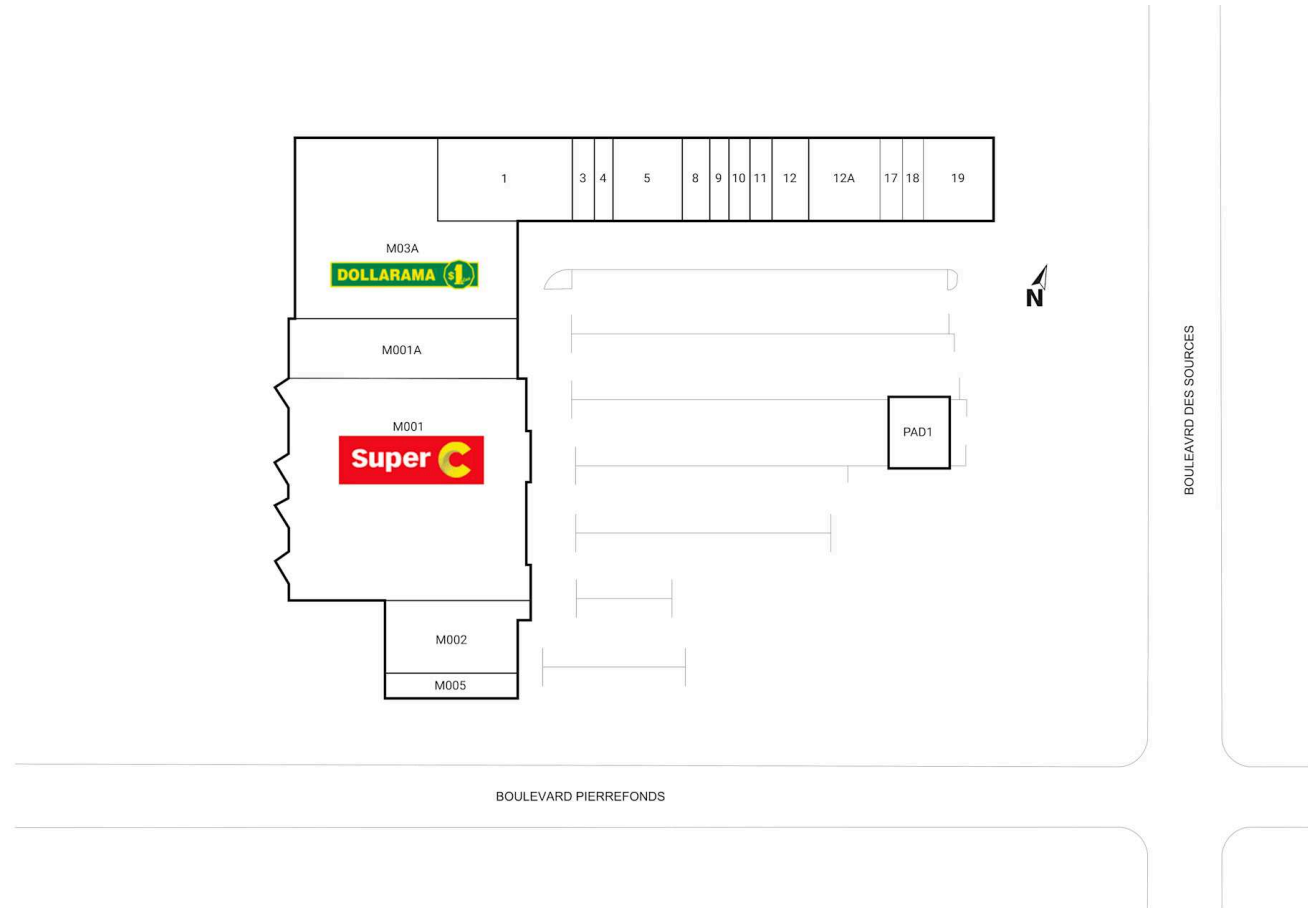

Centre Carnaval Pierrefonds, Montreal, Quebec

Located at the intersection of Boulevard Pierrefonds & Boulevard des Sources in Pierrefonds, this grocery anchored centre offers 18 units totalling 129,589 sq. ft featuring retailers such as Super C and Dollarama.

All figures are within a 10 Km radius.

Source: All demographic information is Copyright 2024 by Environics Analytics (EA).

Centre Carnaval Pierrefonds

Montreal, Quebec
11701-11863
Pierrefonds Blvd

Shadow Anchor

M001	Super C	43,000 SF	9	École Lumière	1,060 SF
M001A	Le Skratch	12,000 SF	10	Sushi Sama	1,236 SF
M002	Available	7,668 SF	11	Dr. Tibor Katz	1,400 SF
M005	Pascal Aoude Opticien	4,363 SF	12	H&R Block	1,372 SF
M03A	Dollarama	22,314 SF	12A	Johnny Bar	5,800 SF
PAD1	SAQ	2,999 SF	17	Subway	1,400 SF
1	Canada Moulures	10,796 SF	18	Mory's Pizza	1,400 SF
3	Koodo	1,438 SF	19	TD	4,133 SF
4	Broadway Cleaners	1,009 SF			
5	Beauty Hera	4,559 SF			
8	Maison Kam	1,725 SF			