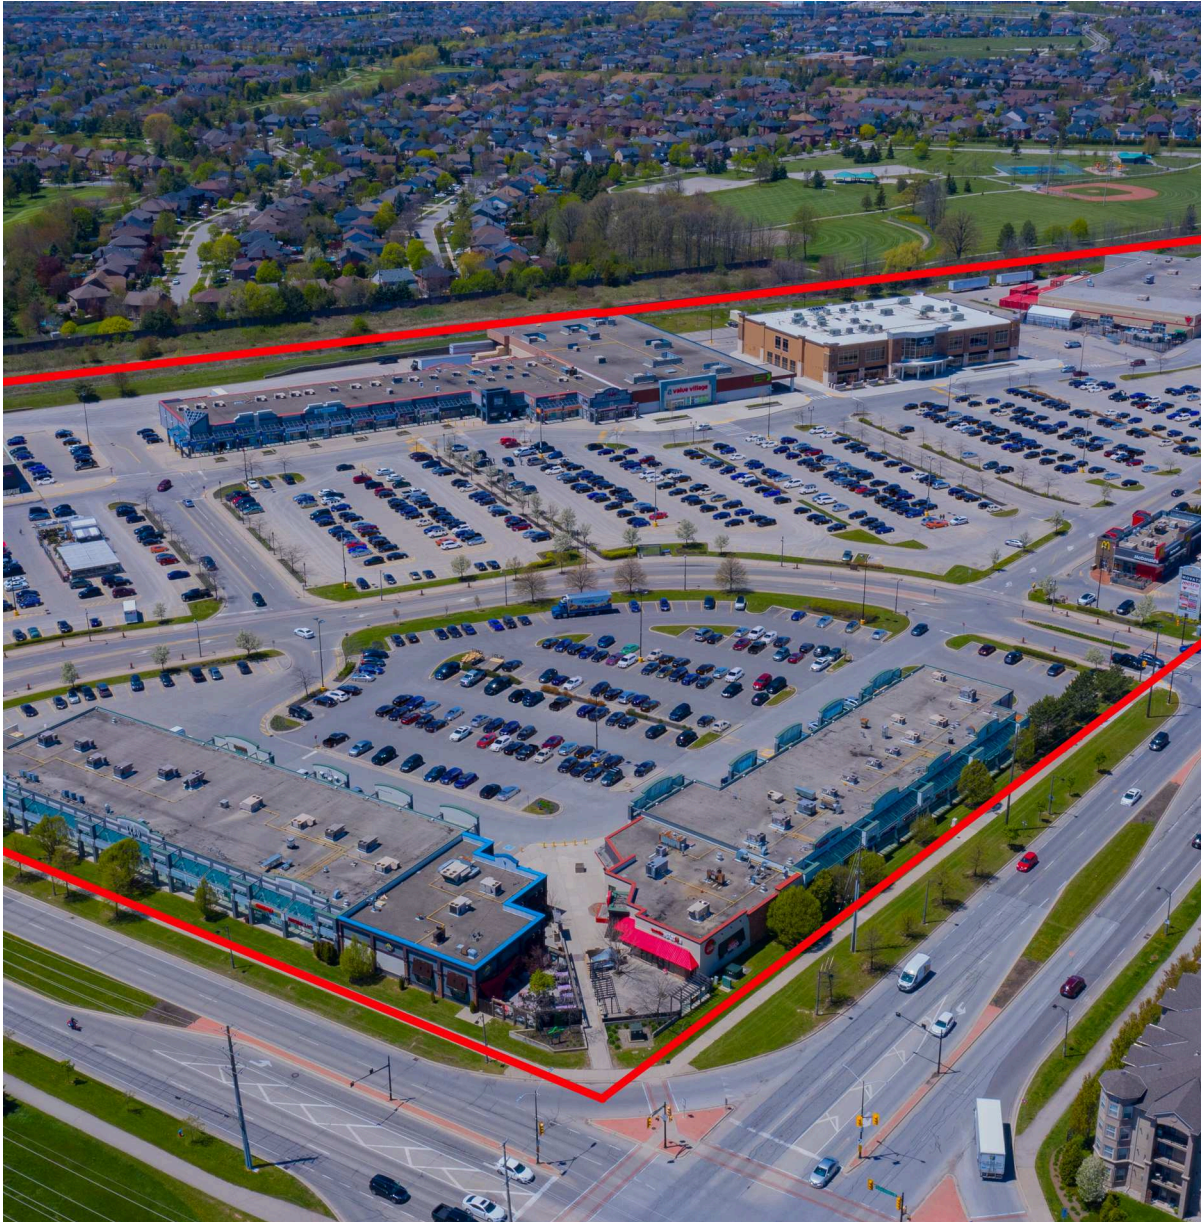

Millcroft Shopping Centre, Burlington, Ontario

Located at the intersection of Appleby Line and Upper Middle Road in Burlington, this unenclosed centre offers 42 units totalling 357,360 sq. ft featuring major retailers such as Metro, Canadian Tire, Shoppers Drug Mart, LCBO and Movati Fitness.

All figures are within a 10 Km radius.

Source: All demographic information is Copyright 2024 by Environics Analytics (EA).

Millcroft Shopping Centre

Burlington, Ontario
2000 - 2080
Appleby Line

Bryan Kolle
BKolle@riocan.com
416-866-8401

Shadow Anchor

A001	Metro	59,981 SF	D01B	Movati Fitness	68,876 SF	E10A	Optometrist Prof. Corp		G005	Coco Fresh Tea & Juice	1,400 SF
B002	Canada Computers	8,107 SF	D01C	Activate	11,621 SF	F001	Dulux Paints	3,024 SF	G006	MONTFORT	2,026 SF
B003	Centre for Skills Development & Training	5,500 SF	E001	Pho Ben Thanh Viet-Thai Restaurant	5,000 SF	F002	LCBO	11,987 SF	G007	MEDITERRANEAN GRILL	2,026 SF
B004	Orchard Animal Hospital	1,500 SF	E002	Spotless Dry Cleaners	2,832 SF	F003	Sundance Spas	2,500 SF	G008	VapouRevelution	780 SF
B005	Mathnasium	1,105 SF	E003	Shoppers Drug Mart	9,168 SF	F004	The Hunny Pot Cannabis Co.	2,075 SF	G009	Salon Venere	1,700 SF
B006	PET O PETS	2,000 SF	E005	Mark's	10,004 SF	F006	Bombay Vintage	3,407 SF	G010	Quesada Burritos - Tacos	1,469 SF
B008	The Beer Store	8,806 SF	E006	Optometry & Eyeglass Store	2,813 SF	F007	Supercuts	1,563 SF	G02A	Republik Asian Eatery and Bar	5,494 SF
B009	Sushi Asano	6,416 SF	E007	Fairstone Financial	1,916 SF	G001	Anchor Bar	5,180 SF	H001	Cigars Etc.	697 SF
B04A	Dr. Mauro Fattore (Dentist)	2,898 SF	E008	Style Encore	3,000 SF	G002	TD	4,064 SF	K001	McDonald's	3,970 SF
B08A	Dogtopia	5,924 SF	E009	Daylight Grill	3,000 SF	G003	Toppers Pizza	1,386 SF		Beertown	5,979 SF
D01A	Value Village	30,624 SF	E010	Dr. Patricia Fink	3,000 SF	G004	Nails For You	1,400 SF			
							Framing & Art Centre	1,400 SF			