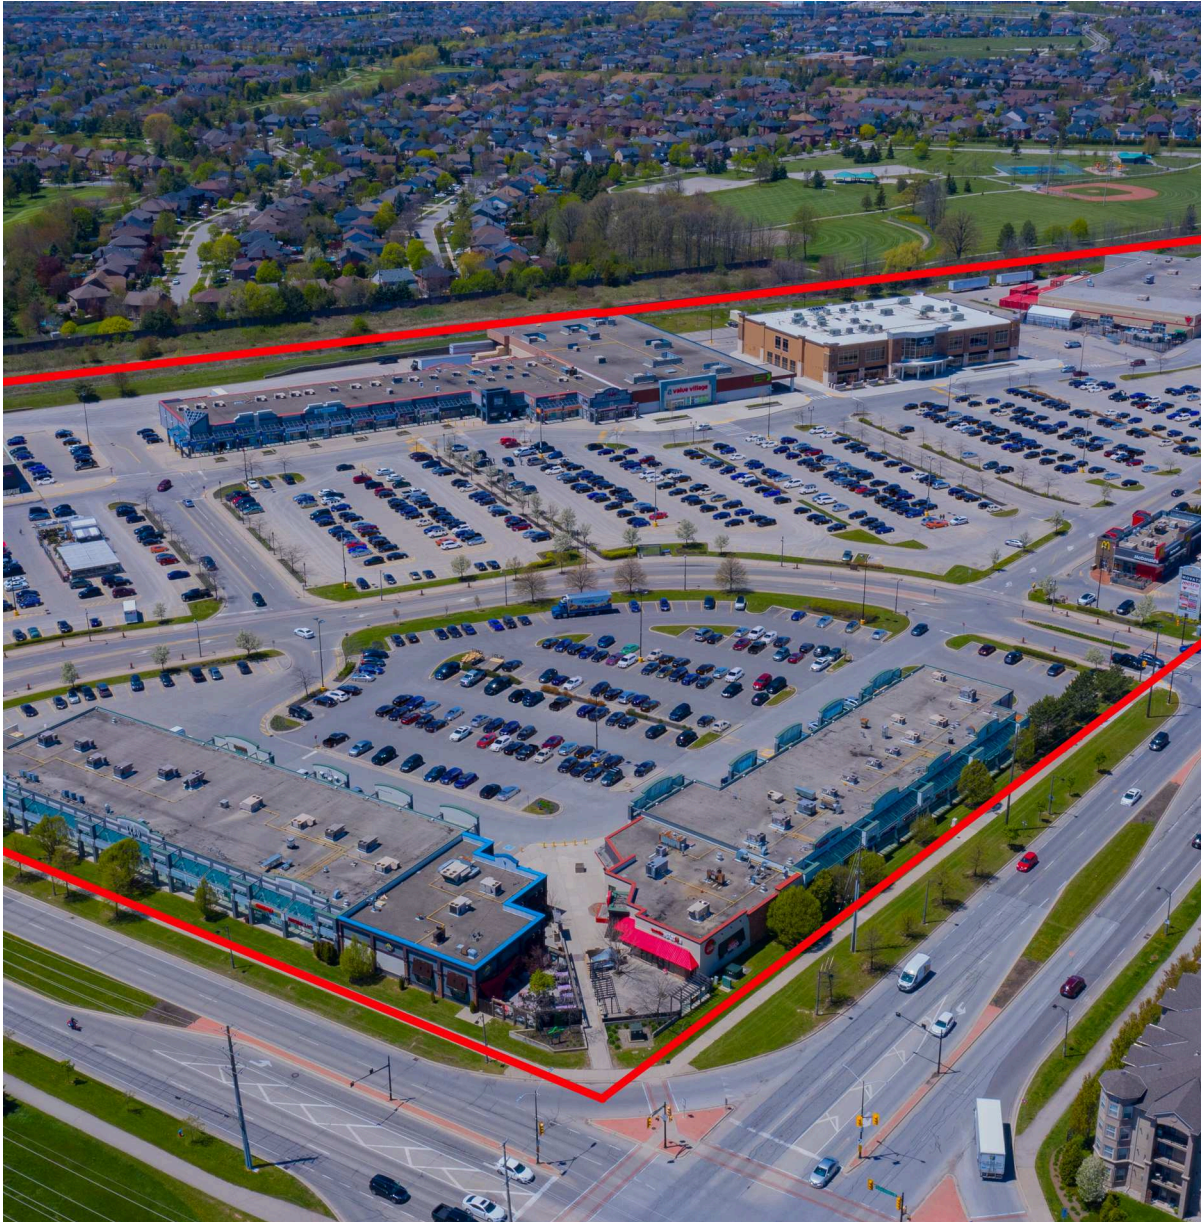

Millcroft Shopping Centre, Burlington, Ontario

Located at the intersection of Appleby Line and Upper Middle Road in Burlington, this unenclosed centre offers 42 units totalling 357,360 sq. ft featuring major retailers such as Metro, Canadian Tire, Shoppers Drug Mart, LCBO and Movati Fitness.

All figures are within a 10 Km radius.

Source: All demographic information is Copyright 2024 by Environics Analytics (EA).

Millcroft Shopping Centre

Burlington, Ontario
2000 - 2080
Appleby Line

Bryan Kolle
BKolle@riocan.com
416-866-8401

Shadow Anchor

A001	Metro	59,981 SF	D01B	Movati Fitness	68,876 SF	E10A	Optometrist Prof. Corp		G005	Coco Fresh Tea & Juice	1,400 SF
B002	Canada Computers	8,107 SF	D01C	Activate	11,621 SF	F001	Dulux Paints	3,024 SF	G006	MONTFORT	2,026 SF
B003	Centre for Skills Development & Training	5,500 SF	E001	Pho Ben Thanh Viet-Thai Restaurant	5,000 SF	F002	LCBO	11,987 SF	G007	MEDITERRANEAN GRILL	780 SF
B004	Orchard Animal Hospital	1,500 SF	E002	Spotless Dry Cleaners	2,832 SF	F003	Sundance Spas	2,500 SF	G008	VapouRevelution	1,700 SF
B005	Mathnasium	1,105 SF	E003	Shoppers Drug Mart	9,168 SF	F004	The Hunny Pot Cannabis Co.	2,075 SF	G009	Salon Venere	1,469 SF
B006	PET O PETS	2,000 SF	E005	Mark's	10,004 SF	F006	Bombay Vintage	3,407 SF	G010	Quesada Burritos - Tacos	5,494 SF
B008	The Beer Store	8,806 SF	E006	Optometry & Eyeglass Store	2,813 SF	F007	Supercuts	1,563 SF	G02A	Republik Asian Eatery and Bar	697 SF
B009	Sushi Asano	6,416 SF	E007	Fairstone Financial	1,916 SF	G001	Anchor Bar	5,180 SF	H001	Cigars Etc.	3,970 SF
B04A	Dr. Mauro Fattore (Dentist)	2,898 SF	E008	Style Encore	3,000 SF	G002	TD	4,064 SF	K001	McDonald's	5,979 SF
B08A	Dogtopia	5,924 SF	E009	Daylight Grill	3,000 SF	G003	Toppers Pizza	1,386 SF		Beertown	
D01A	Value Village	30,624 SF	E010	Dr. Patricia Fink	3,000 SF	G004	Nails For You	1,400 SF			
							Framing & Art Centre	1,400 SF			