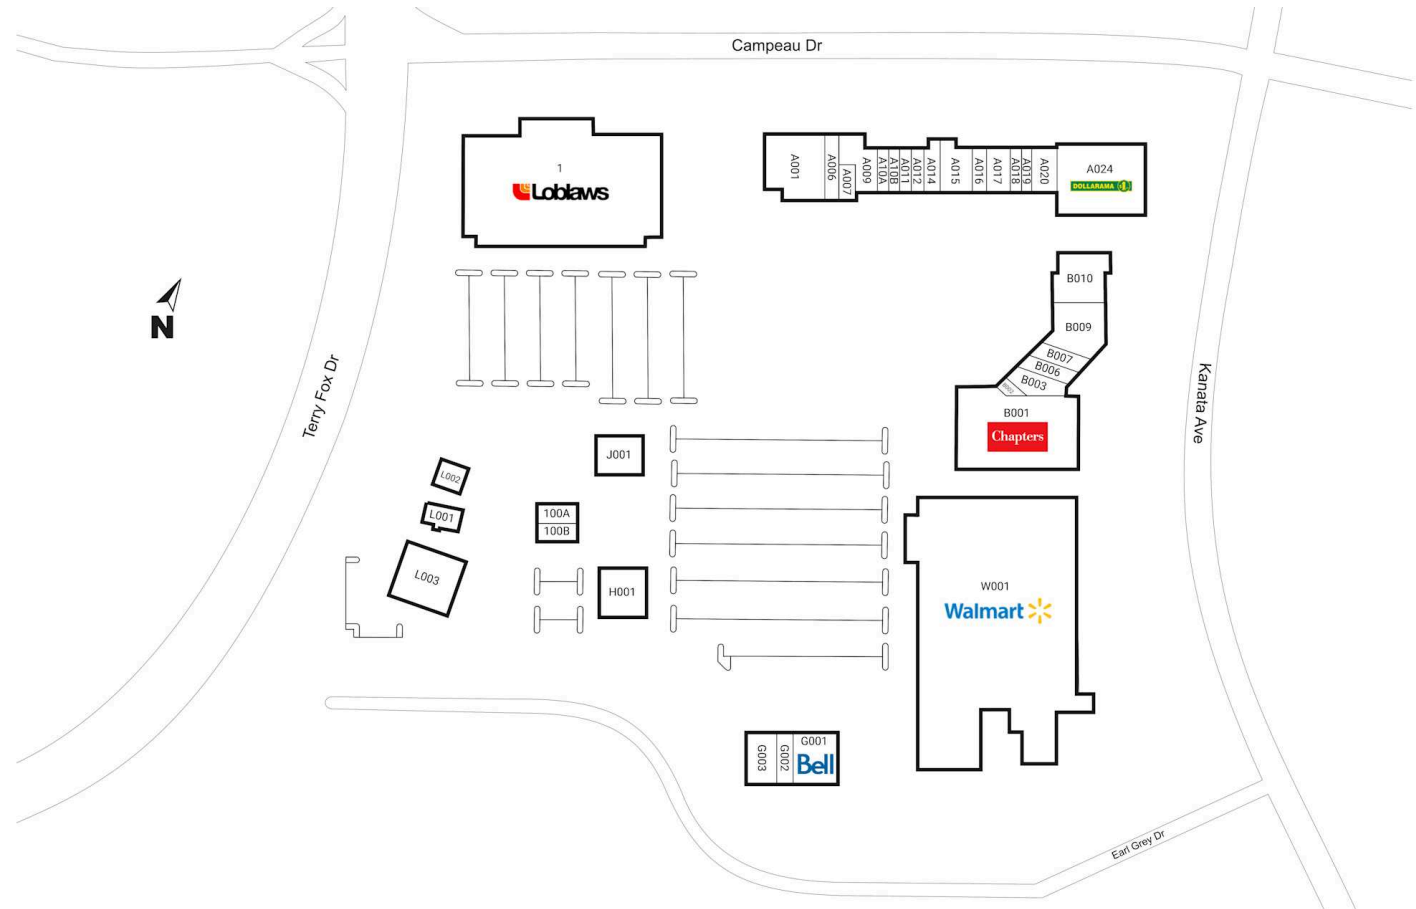

# RioCan Kanata, Ottawa, Ontario

Located at the intersection of Queensway Hwy No. 417 and Terry Fox Dr in the City of Ottawa, this unenclosed centre offers 35 units totalling 386,336 sq. ft featuring retailers such as Loblaws, Chapters, Dollarama, and Walmart.

# Site Plan

## RioCan Kanata

Ottawa, Ontario  
130 & 300 Earl  
Grey Drive

■ Shadow Anchor

A001	Canada Computers	8,773 SF	A020	Amaya	2,064 SF	G001	Bell	3,200 SF
A006	Pizza Pizza	1,940 SF	A024	Dollarama	10,547 SF	G002	First Choice Haircutters	870 SF
A007	Laurier Optical	2,500 SF	A10A	Booster Juice	1,215 SF	G003	Easyfinancial	1,245 SF
A009	Centrum Dental Centre	3,765 SF	A10B	Chung Chun Rice Hot Dog	1,215 SF	H001	Kelsey's	4,982 SF
A011	The UPS Store	1,227 SF	B001	Chapters	22,440 SF	J001	TD	4,954 SF
A012	V.I.P. Travel	1,198 SF	B002	Fine Gold Jewellers	509 SF	L001	Harvey's	2,372 SF
A014	Subway	1,433 SF	B003	Stacked Pancake & Breakfast House	3,071 SF	L002	Mucho Burrito	2,176 SF
A015	Pet Valu	2,879 SF	B006	Sir-Vape-A-Lot	1,269 SF	L003	Montana's	6,352 SF
A016	Exquisite Nails & Foot Spa	1,176 SF	B007	Mary Brown's	2,532 SF	W001	Walmart	105,062 SF
A017	Digby's Seafood Restaurant	2,018 SF	B009	The Party Mart	8,517 SF	1	Loblaws	59,017 SF
A018	Tokyo Smoke	1,349 SF	B010	Healthy Planet	4,900 SF	100A	Via Cibo	3,208 SF
A019	Baskin Robbins	1,202 SF				100B	Coco Fresh Tea & Juice	2,493 SF