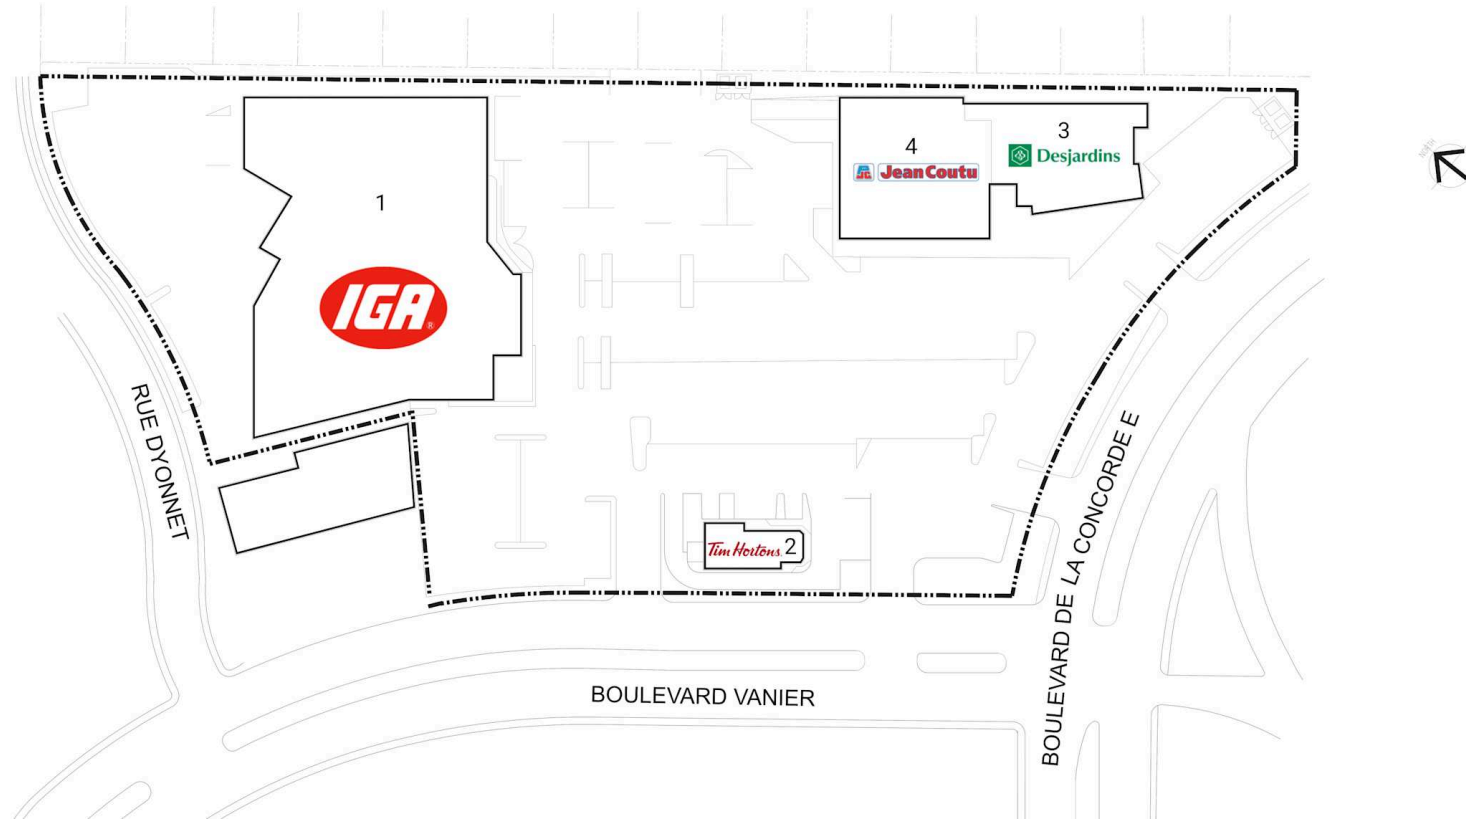

Centre Concorde, Laval, Quebec

Located at the intersection of Boul. Vanier and Rue Dinel in Laval, this grocery anchored centre offers 6 units totalling 63,298 sq. ft featuring retailers such as IGA, Desjardins and Jean Coutu.

All figures are within a 10 Km radius.

Source: All demographic information is Copyright 2024 by Environics Analytics (EA).

Tim Hortons

 Desjardins

 Jean Coutu

Centre Concorde

Laval, Quebec
4411-4425 Concorde Est

Andrew Mikhail
andrew.mikhail@harden.ca
514-679-8892

■ Shadow Anchor

1	IGA	37,937 SF	3	Desjardins	12,861 SF
2	Tim Hortons	25,000 SF	4	Jean Coutu	10,000 SF