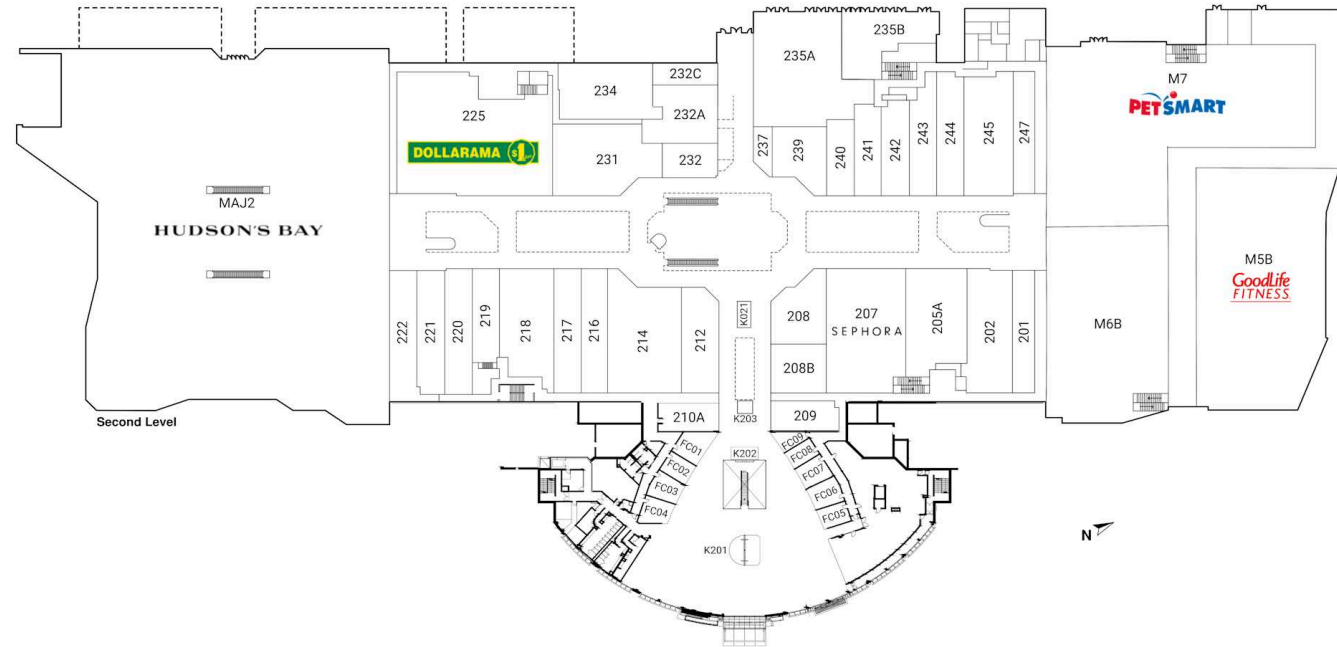

Oakville Place

Oakville, Ontario
240 Leighland Ave
Queen Elizabeth
Way and Trafalgar

Shadow Anchor

FC01	Tim Hortons	530 SF	K010	TBooth	200 SF	205A	Miniso	3,192 SF	220	Zacks	1,909 SF	239	Peoples Jewellers	1,736 SF
FC02	Jimmy The Greek	375 SF	K011	Cellicon	150 SF	207	Sephora	5,398 SF	221	Northern Reflections	1,886 SF	240	Freedom Mobile	1,169 SF
FC03	Bar Burrito	400 SF	K021	Fido	150 SF	208	Mariani Watch Boutique	1,904 SF	222	Hallmark	2,156 SF	241	Just Cozy	1,353 SF
FC04	Manchu Wok	418 SF	K201	649 Place	202 SF	208B	Rogers	1,501 SF	225	Dollarama	9,609 SF	242	Available	1,459 SF
FC05	A&W	354 SF	K202	Mac's Sushi	192 SF	209	Cellular Point	1,115 SF	231	La Vie En Rose	3,791 SF	243	Available	1,674 SF
FC06	The Joy of Pho	450 SF	K203	Wow	150 SF	210A	Best Buy	1,017 SF	232	Michael Hill Jeweller	1,058 SF	244	Available	1,810 SF
FC07	Popeyes Louisiana Kitchen	418 SF	M5B	GoodLife Fitness	16,308 SF	212	Mariani Jewellers	2,138 SF	232A	Beauty First	2,088 SF	245	Available	3,282 SF
FC08	New York Fries	317 SF	M6B	Laura	15,003 SF	214	RW & Co.	4,505 SF	232C	Real Fruit Bubble Tea	748 SF	247	Conspiracy Comics	1,489 SF
FC09	Pita Lite	278 SF	M7	PetSmart	20,814 SF	216	Roots Kids	1,808 SF	234	RioCan Property Services	3,028 SF			
K002	Sunglass Hut International	200 SF	MAJ2	Hudson's Bay Company	119,428 SF	217	Bikini Village	1,878 SF	235A	STACK	5,850 SF			
K005	Available	120 SF	201	Total Image	1,523 SF	218	Torrid	3,270 SF	235B	GoodFellas	2,842 SF			
K008	Virgin Plus	150 SF	202	Amica Senior Lifestyles	3,135 SF	219	Foot Trendz	1,397 SF	237	Swarovski	428 SF