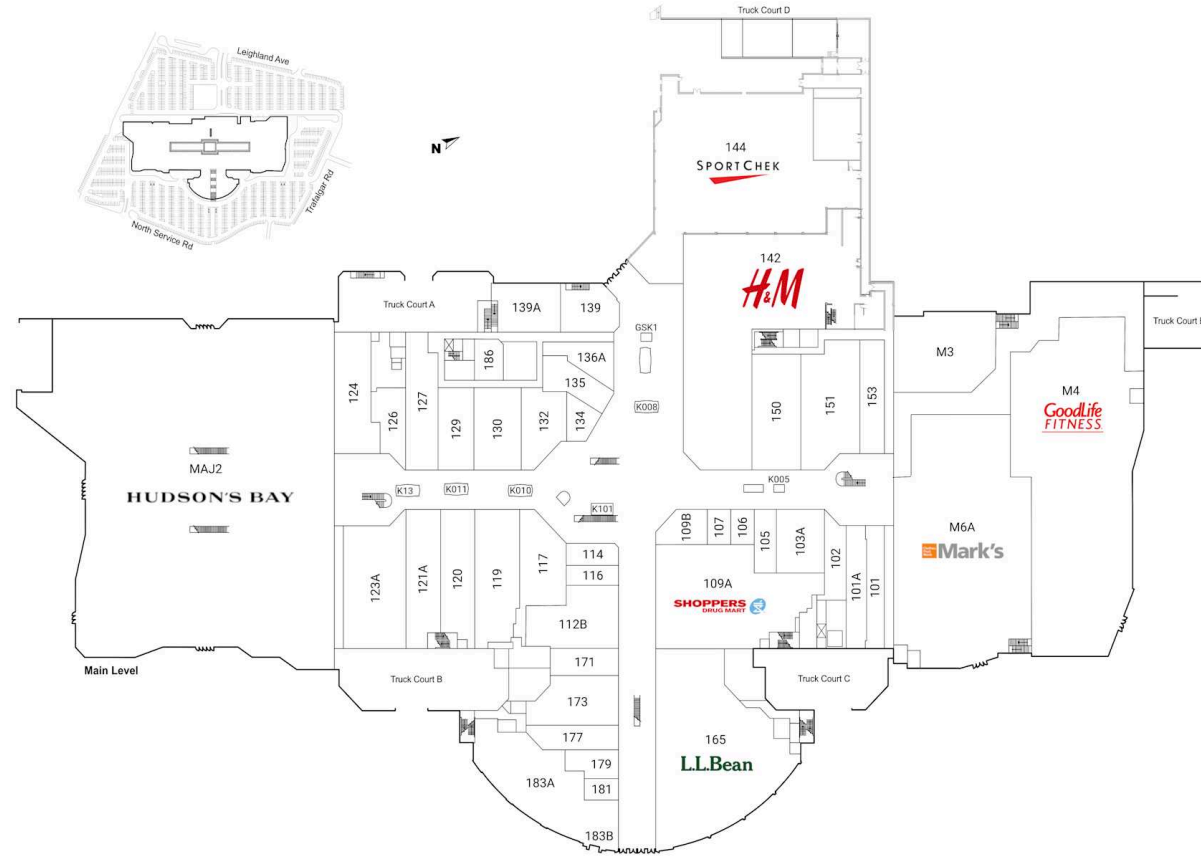

Oakville Place, Oakville, Ontario

Located at the highly visible intersection of Queen Elizabeth Way and Trafalgar Road, this recently renovated enclosed shopping centre offers an impressive tenant mix of over 100 retailers including L.L. Bean, PetSmart, Marks, Hudson's Bay, H&M, SportChek and Sephora.

Shadow Anchor

GSK1	Concierge		MAJ2	Hudson's Bay Company	119,428 SF	116	Available	712 SF	135	Specsavers	1,470 SF	177	Bell	1,484 SF	
K005	Available	120 SF	101	Tailor's Choice	1,530 SF	117	Garage Clothing Co.	2,918 SF	136A	Connect Hearing	1,356 SF	179	Clip	952 SF	
K008	Virgin Plus	150 SF	101A	Available	1,738 SF	119	Carter's Osh Kosh	4,149 SF	139	Total Beauty Essentials	1,789 SF			Kernels And Baskin-Robbins	499 SF
K010	TBooth	200 SF	102	Liv Nail Bliss	1,255 SF	120	Bath & Body Works	3,018 SF		139A	Oakville Place Dental Office	2,236 SF	181	The Pearl Oakville	6,281 SF
K011	Cellicon	150 SF	103A	Telus	2,235 SF	121A	Boathouse	3,191 SF	142	H&M	20,891 SF	183A	Bank of Montreal	377 SF	
K101	Danish Pastry House	225 SF	105	EYECONCEPT	980 SF	123A	Bluenotes	5,450 SF	144	SportChek	18,920 SF	183B	The Shoe Medic	842 SF	
K13	Sunglass Hut International	200 SF	106	Wirelesswave	562 SF	124	Lenscrafters	3,347 SF	150	Urban Kids	3,751 SF				
K202	Mac's Sushi	192 SF	107	Freshly Squeezed	562 SF	126	Change	1,498 SF	151	Cleo	4,774 SF				
K203	Wow	150 SF	109A	Shoppers Drug Mart	9,403 SF	127	Tip Top	3,030 SF	153	Best Buy Express	1,938 SF				
M3	Global Medic	2,319 SF	109B	Pandora	1,085 SF	129	Bentley	2,032 SF	165	L.L. Bean	14,205 SF				
M4	GoodLife Fitness	26,341 SF	112B	Bank of Montreal	3,394 SF	130	Soft Moc	2,675 SF	171	Claire's	1,300 SF				
M6A	Mark's	24,115 SF	114	Body Shop	866 SF	132	Roots	2,149 SF	173	Available	2,886 SF				
						134	Purdy's Chocolates	816 SF							