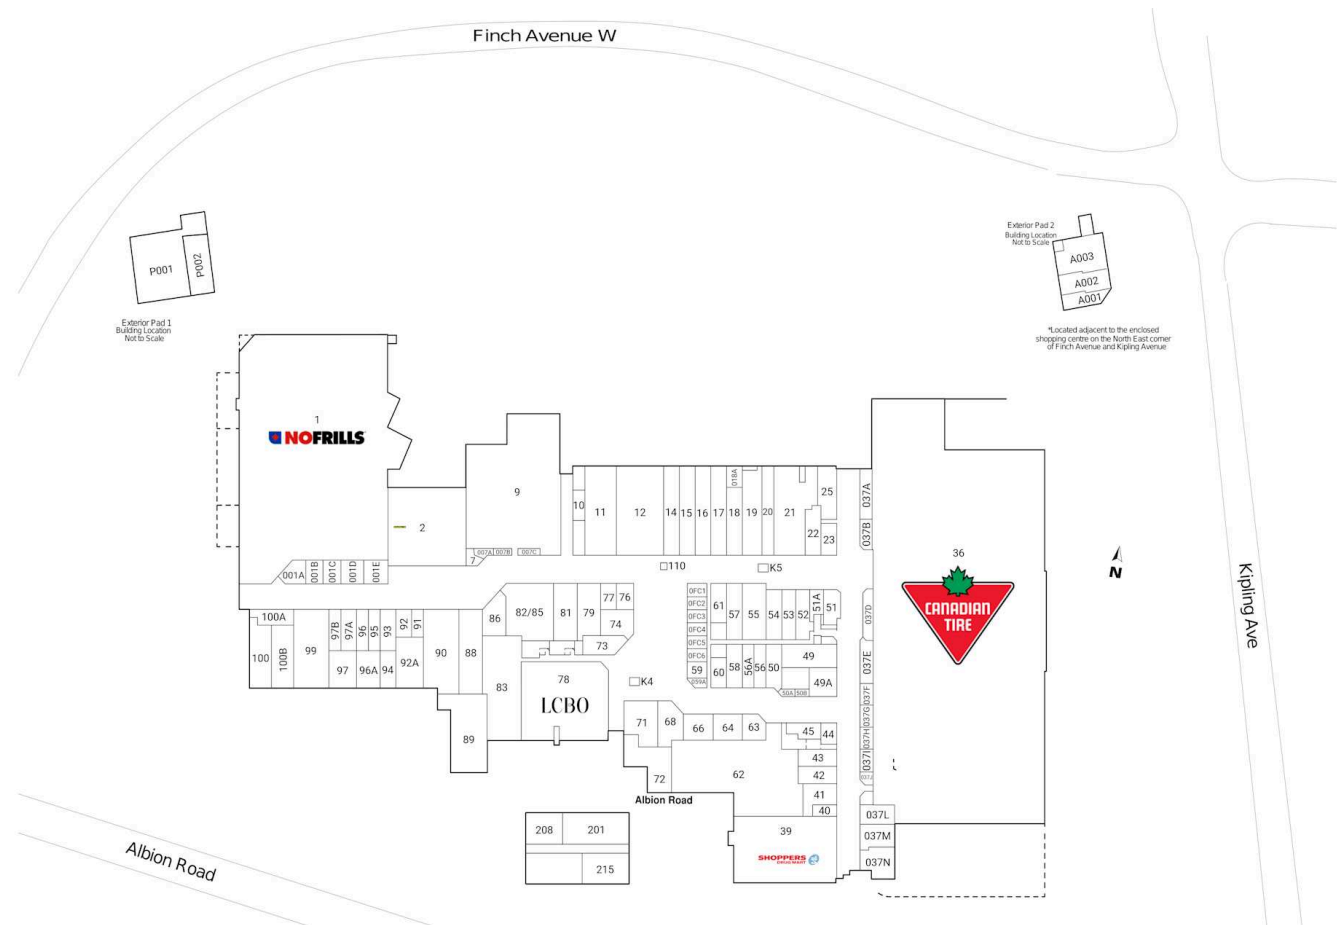

Site Plan

Albion Centre

Toronto, Ontario
1530 Albion Rd
Kipling Ave & Finch
Ave West

Justyn Wood
JWood@riocan.com
416-843-9184

■ Shadow Anchor

This site plan is presented solely for the purpose of identifying the approximate location and size of the building, and intended for use as a reference only. Ce plan de site est présenté uniquement dans le but d'identifier l'emplacement approximatif et la taille du bâtiment, et destiné à être utilisé comme référence seulement.

riocan.com | 1-800-465-2733