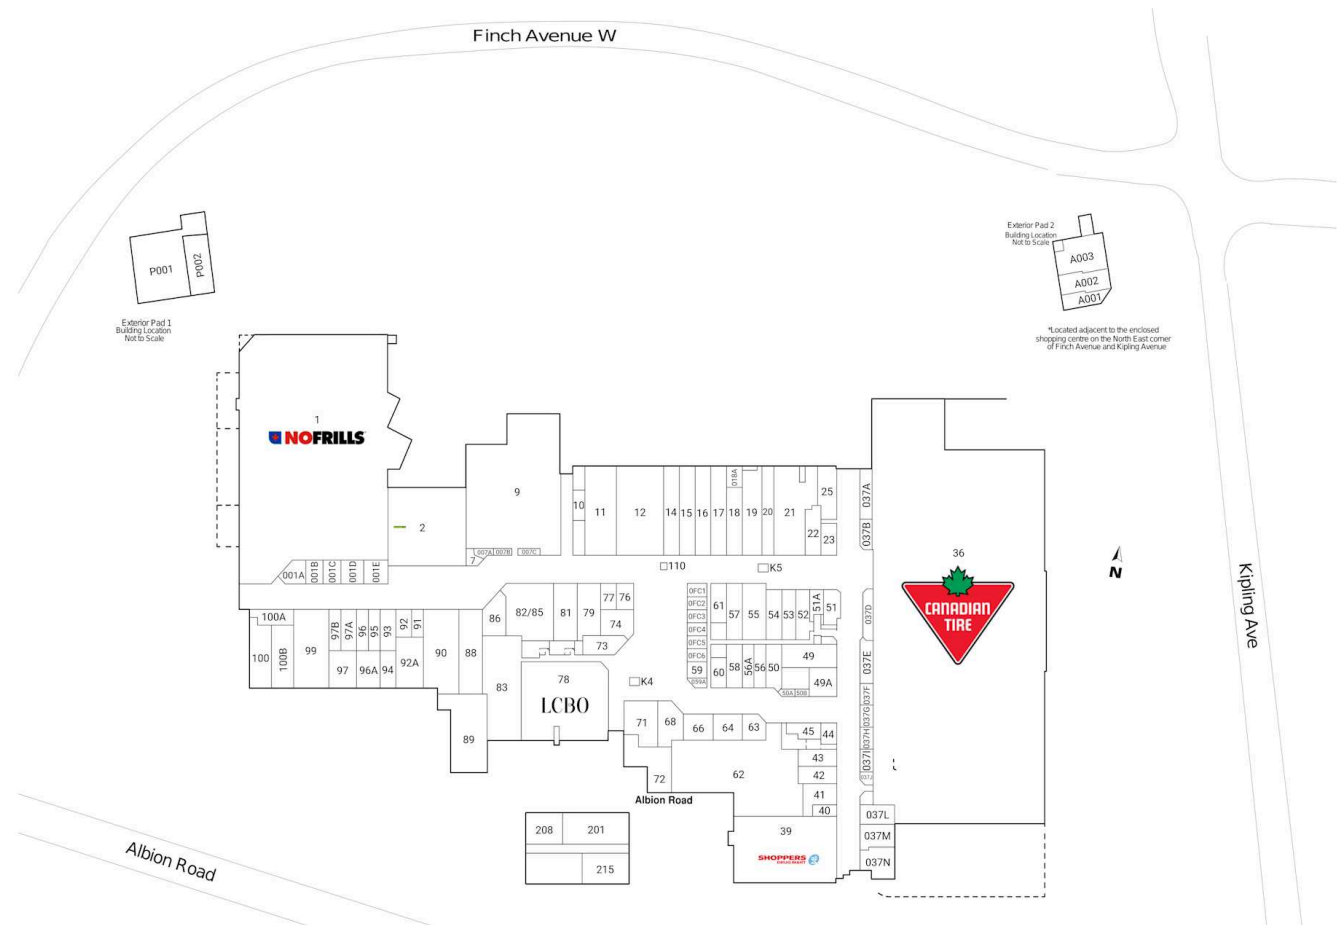

Albion Centre, Toronto, Ontario

Located at the intersection of Albion Road, Kipling Road and Finch Avenue in Etobicoke, this enclosed shopping centre offers 123 units totalling 376,579 sq. ft featuring retailers such as Canadian Tire, No Frills, LCBO, Shoppers Drug Mart and The Beer Store.

Justyn Wood
JWood@riocan.com
416-843-9184

■ Shadow Anchor

This site plan is presented solely for the purpose of identifying the approximate location and size of the building, and intended for use as a reference only. Ce plan de site est présenté uniquement dans le but d'identifier l'emplacement approximatif et la taille du bâtiment, et destiné à être utilisé comme référence seulement.