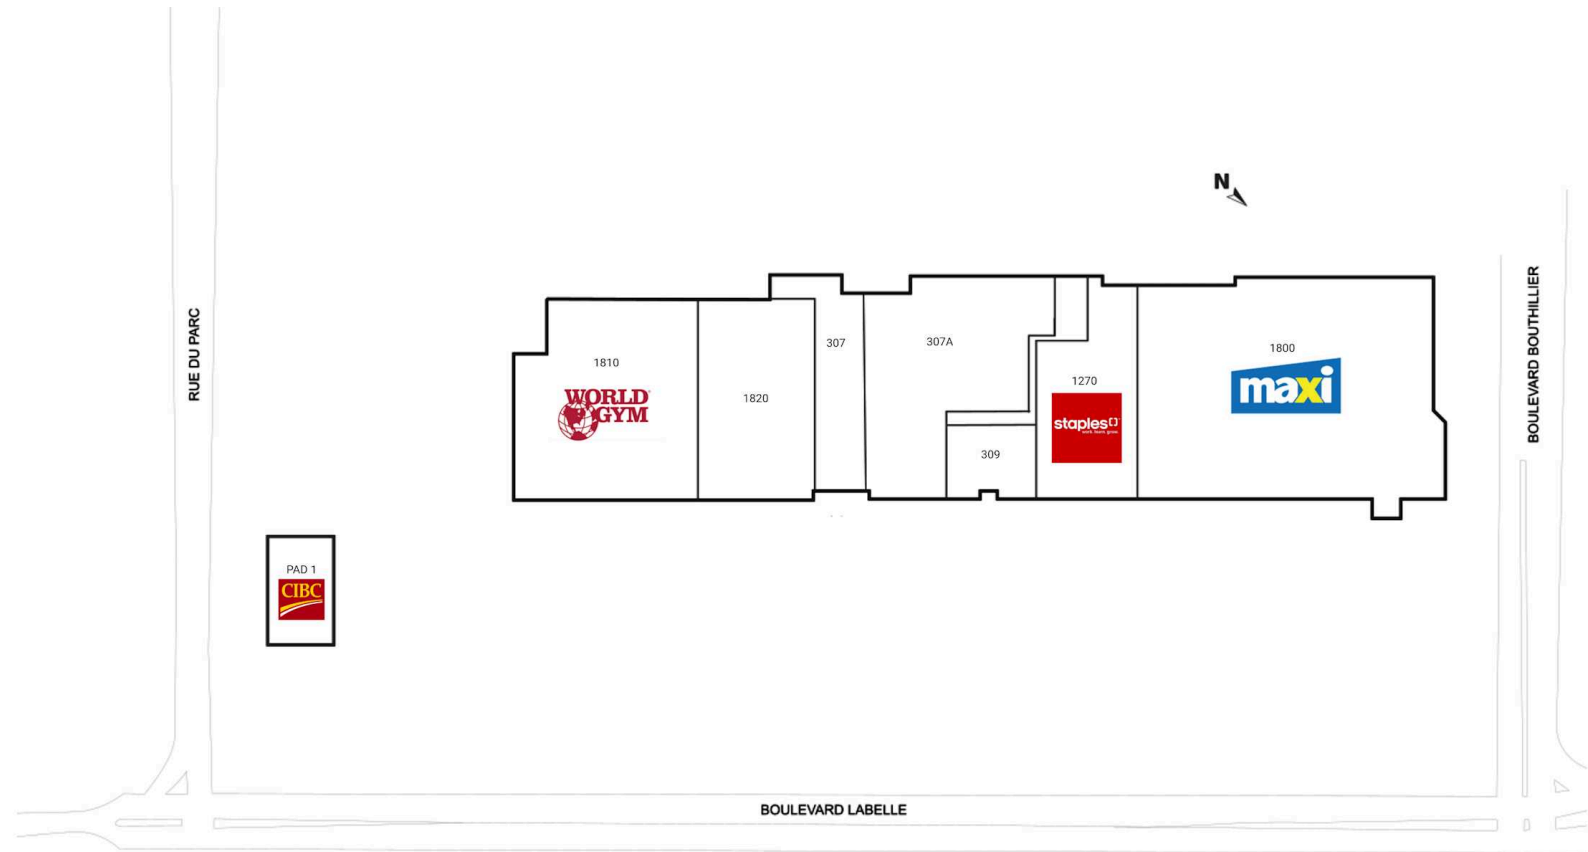

Galleries Mille-Iles, Rosemere, Quebec

Located at the intersection of Boulevard Cure-Labelle & Highway 640 in Rosemere, this grocery anchored centre offers 7 units totalling 252,450 sq. ft featuring retailers such as Maxi, Leon's, World Gym, and Bureau en Gros.

All figures are within a 10 Km radius.

Source: All demographic information is Copyright 2024 by Environics Analytics (EA).

Galleries Mille-Iles

Rosemere, Quebec
299 - 339 Labelle
Boulevard

■ Shadow Anchor

PAD 1	CIBC	9,189 SF	1270	Staples	25,569 SF
307	Surplus RD	18,371 SF	1800	Maxi	87,528 SF
307A	Renaissance	28,090 SF	1810	World Gym	49,122 SF
309	SAQ	10,523 SF	1820	Village Des Magies Prix	23,675 SF