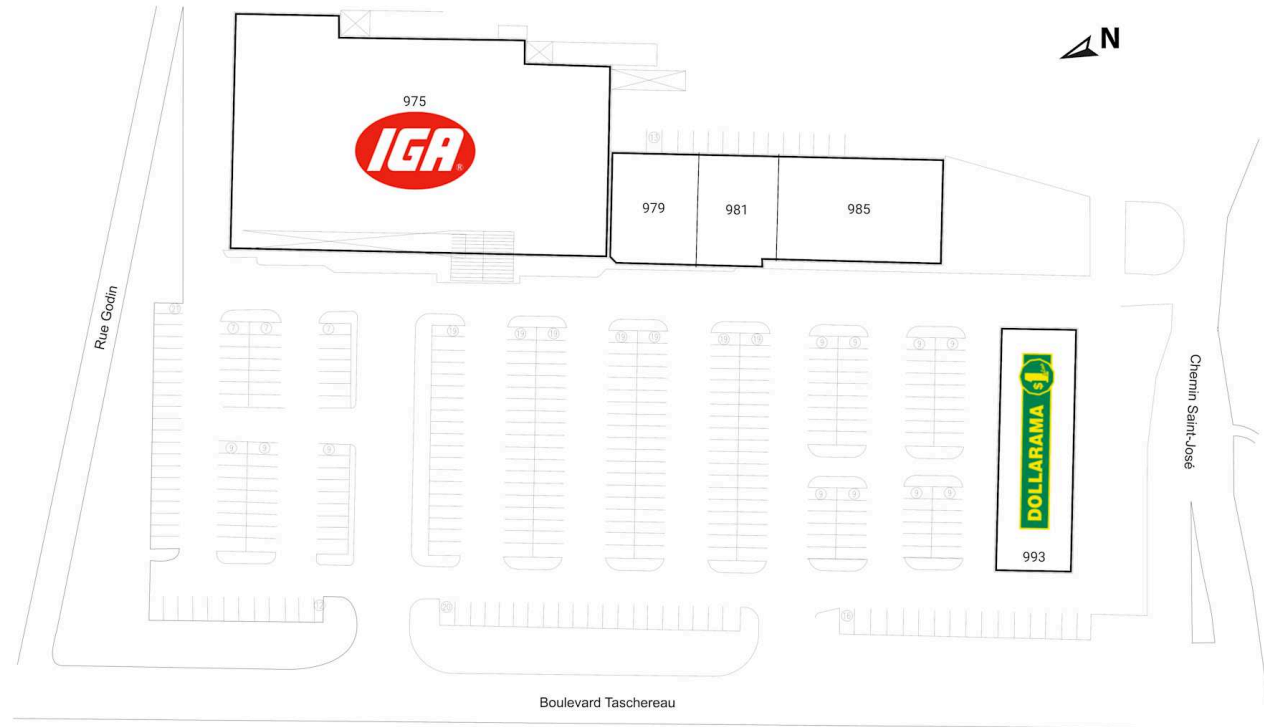

Place La Prairie, Montreal , Quebec

Located at the intersection of Rue Saint-Louis and Boulevard du Séminaire in La Prairie, this grocery anchored centre offers 6 units totalling 70,934 featuring retailers such as IGA, General du Dollar and Familiprix.

All figures are within a 10 Km radius.

Source: All demographic information is Copyright 2024 by Environics Analytics (EA).

Site Plan

Place La Prairie

Montreal , Quebec
975 Boulevard
Taschereau

■ **Shadow Anchor**

975	IGA	49,507 SF	985	Familiprix	6,579 SF
979	The Source	2,232 SF	993	Dollarama	10,757 SF
981	Doyle Optometristes & Opticiens	1,859 SF			