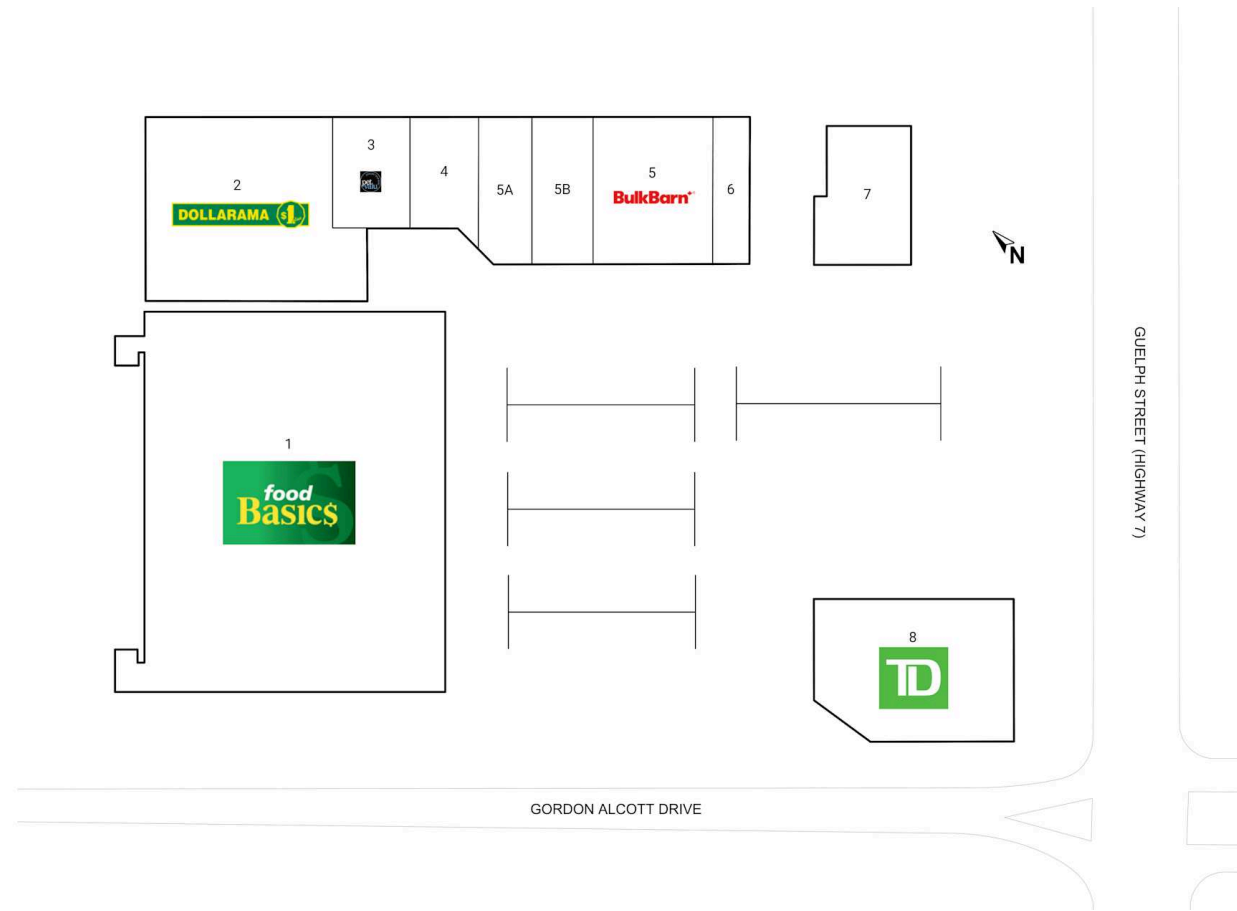

Halton Hills Shopping Centre, Halton Hills, Ontario

Located at the intersection of Guelph Street and Gordon Alcott Drive in Georgetown, this grocery anchored centre offers 11 units totalling 73,030 sq. ft featuring retailers such as Bulk Barn, Food Basics and Dollarama.

Shadow Anchor

1	Food Basics	33,308 SF	5A	Halton Region Adult Day Program	2,020 SF
2	Dollarama	10,970 SF	5B	One Plant	3,058 SF
3	Pet Valu	2,400 SF	6	Pita Pit	1,080 SF
4	VPI Inc.	2,463 SF	7	Symposium Cafe	2,731 SF
5	Bulk Barn	5,000 SF	8	TD	5,000 SF