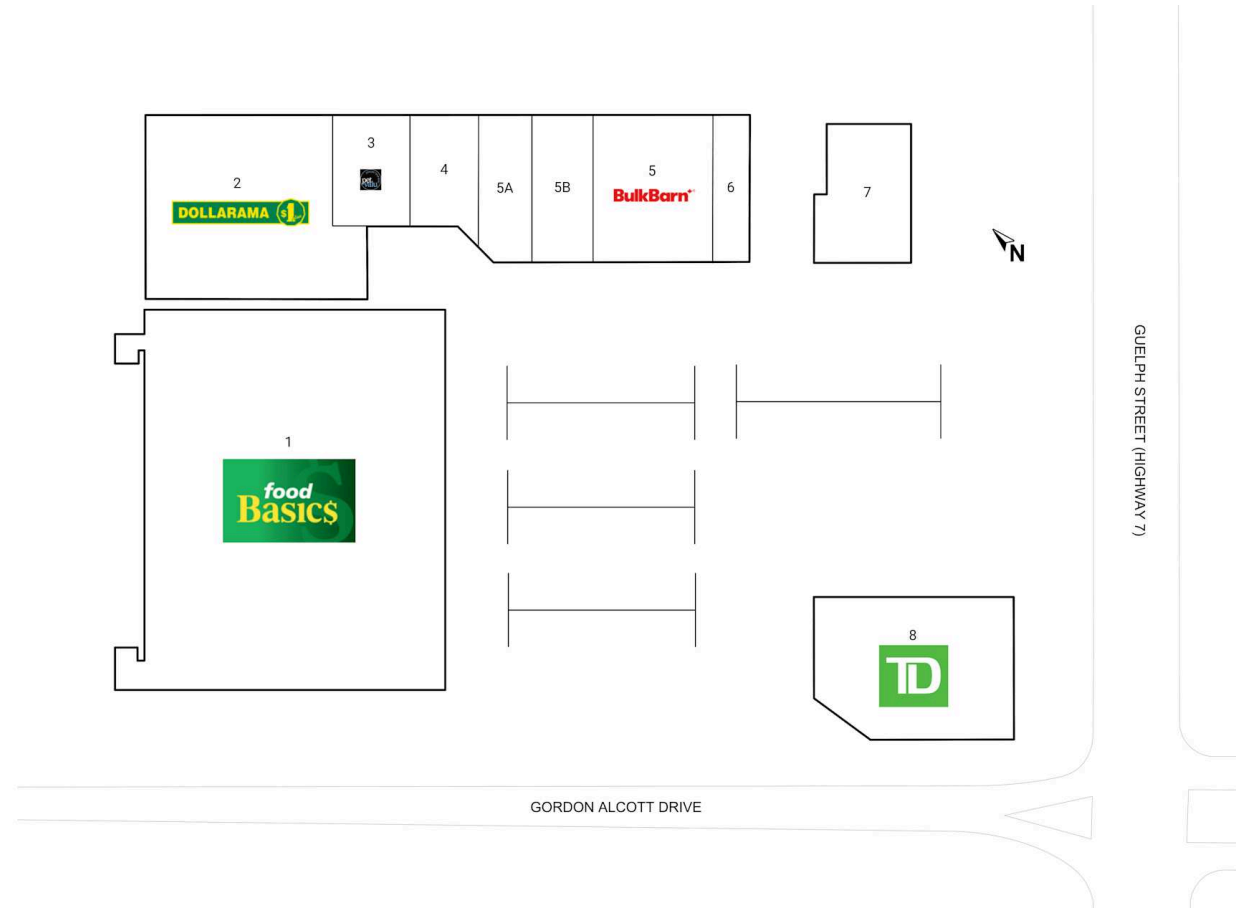

Halton Hills Shopping Centre, Halton Hills, Ontario

Located at the intersection of Guelph Street and Gordon Alcott Drive in Georgetown, this grocery anchored centre offers 11 units totalling 73,030 sq. ft featuring retailers such as Bulk Barn, Food Basics and Dollarama.

All figures are within a 10 Km radius.

Source: All demographic information is Copyright 2024 by Environics Analytics (EA).

Site Plan

Halton Hills Shopping Centre

Halton Hills, Ontario
235 Guelph St

■ Shadow Anchor

1	Food Basics	33,308 SF	5A	Halton Region Adult Day Program	2,020 SF
2	Dollarama	10,970 SF	5B	One Plant	3,058 SF
3	Pet Valu	2,400 SF	6	Pita Pit	1,080 SF
4	VPI Inc.	2,463 SF	7	Symposium Cafe	2,731 SF
5	Bulk Barn	5,000 SF	8	TD	5,000 SF