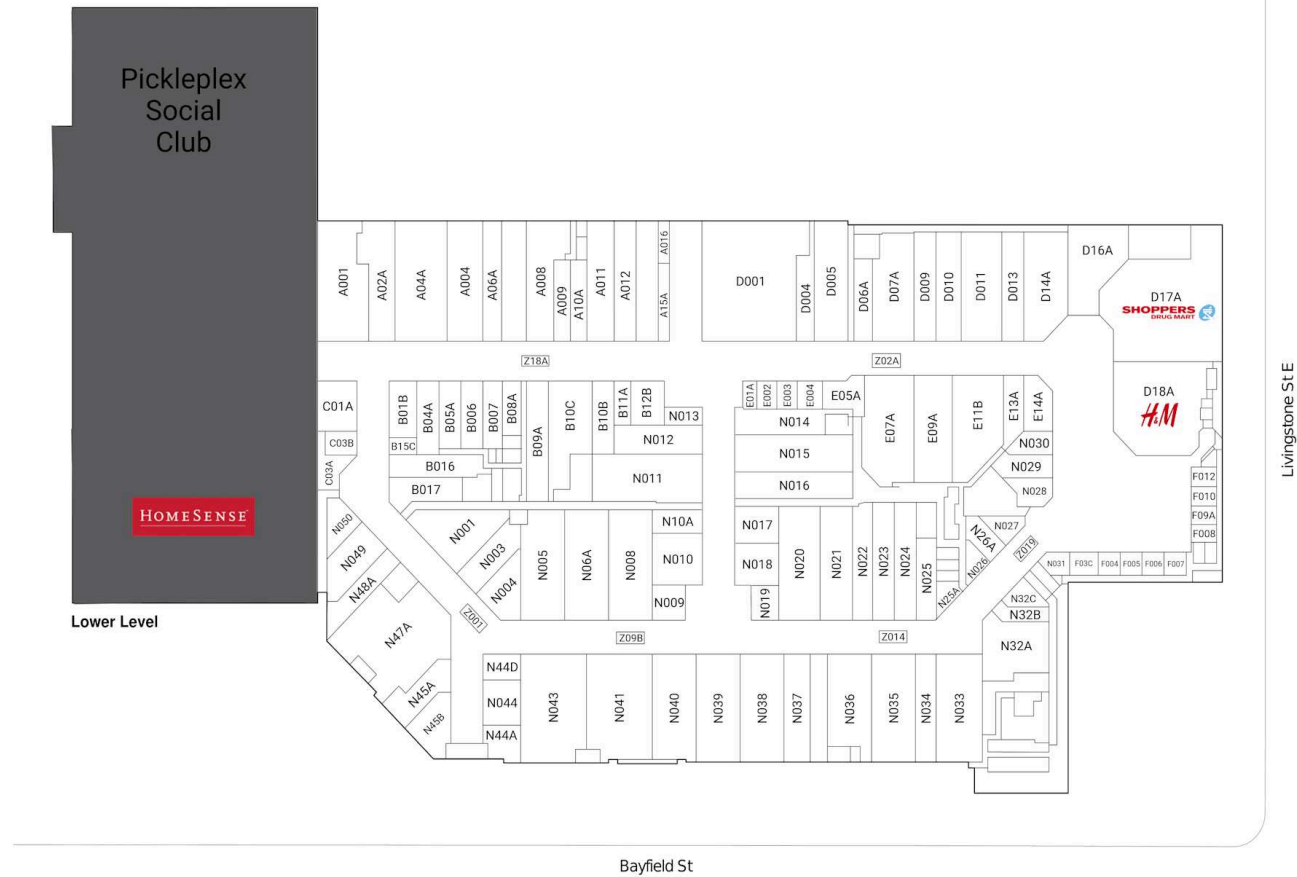

Site Plan

Georgian Mall

Barrie, Ontario
509 Bayfield Street
Bayfield St &
Livingstone St.

Bryan Kolle
BKolle@riocan.com
416-866-8401

■ **Shadow Anchor**