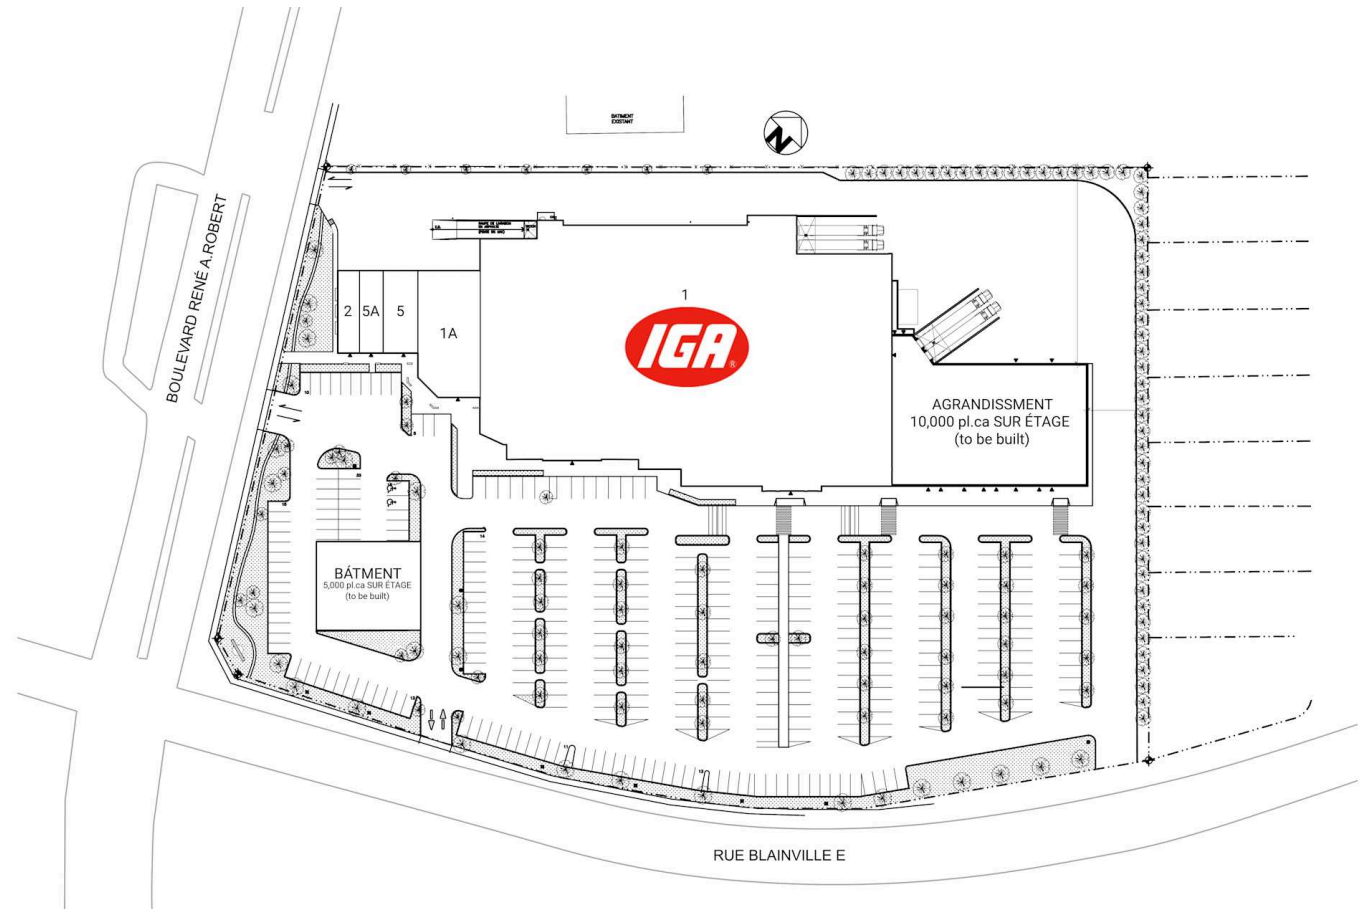

Centre Rene A Robert, Sainte-Thérèse, Quebec

Located at the intersection of Boulevard René A. Robert & Rue Blainville Est in Sainte Thérèse, this grocery-anchored centre offers 5 units totalling 75,025 sq. ft featuring retailers such as IGA and Essaim.

■ Shadow Anchor

1	IGA	65,679 SF	5	Videotron	2,193 SF
1A	Essaim	5,105 SF	5A	Lesstylistes.Com	1,186 SF
2	Nettoyeur Daoust Forget	862 SF			