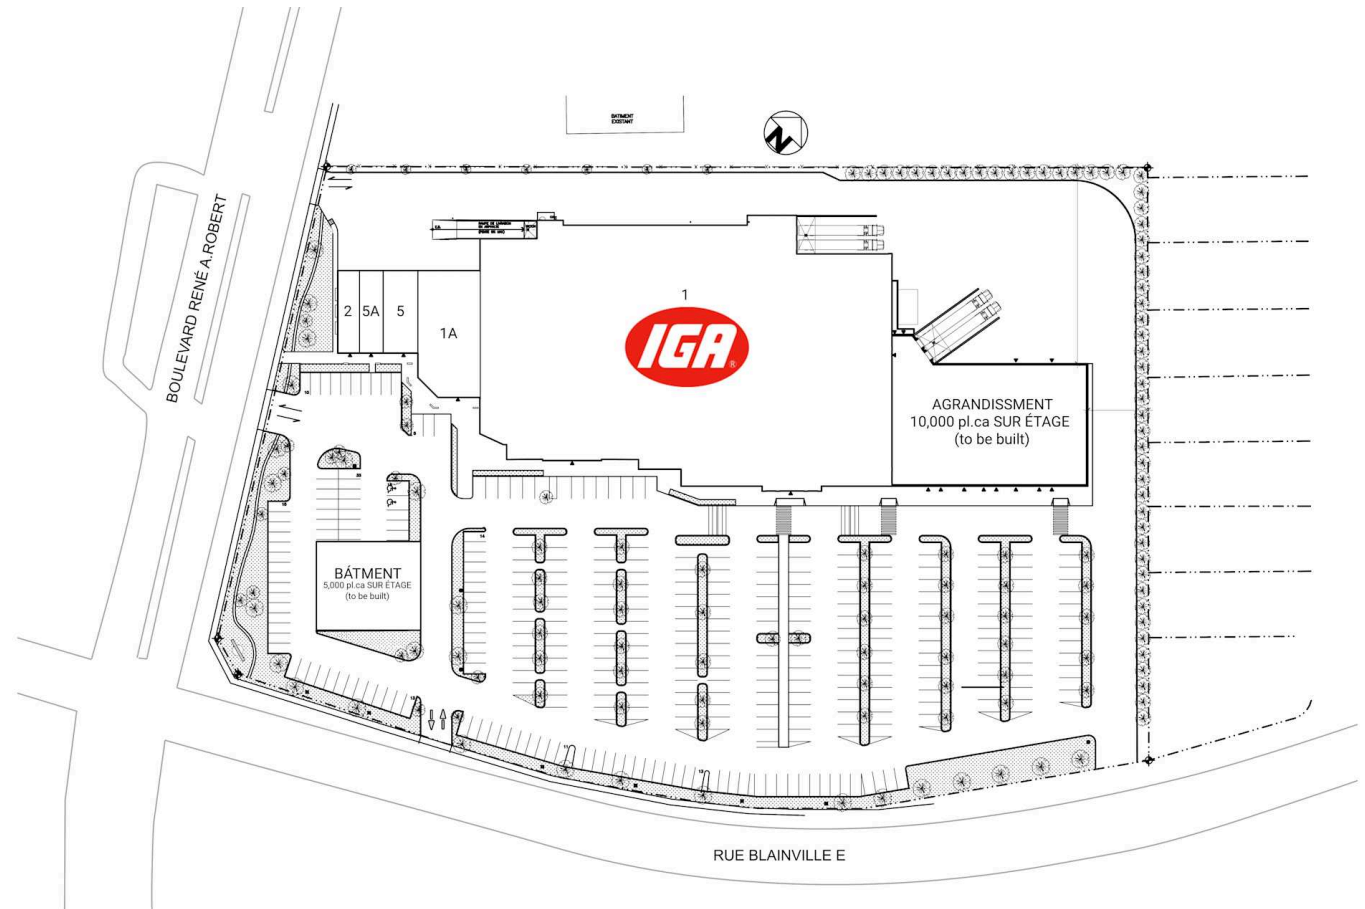

Centre Rene A Robert, Sainte-Thérèse, Quebec

Located at the intersection of Boulevard René A. Robert & Rue Blainville Est in Sainte Thérèse, this grocery-anchored centre offers 5 units totalling 75,025 sq. ft featuring retailers such as IGA and Essaim.

All figures are within a 10 Km radius.

Source: All demographic information is Copyright 2024 by Environics Analytics (EA).

Centre Rene A Robert

Sainte-Thérèse,
Quebec
450 Rue Blainville
Est

■ Shadow Anchor

1	IGA	65,679 SF	5	Videotron	2,193 SF
1A	Essaim	5,105 SF	5A	Lesstylistes.Com	1,186 SF
2	Nettoyeur Daoust Forget	862 SF			