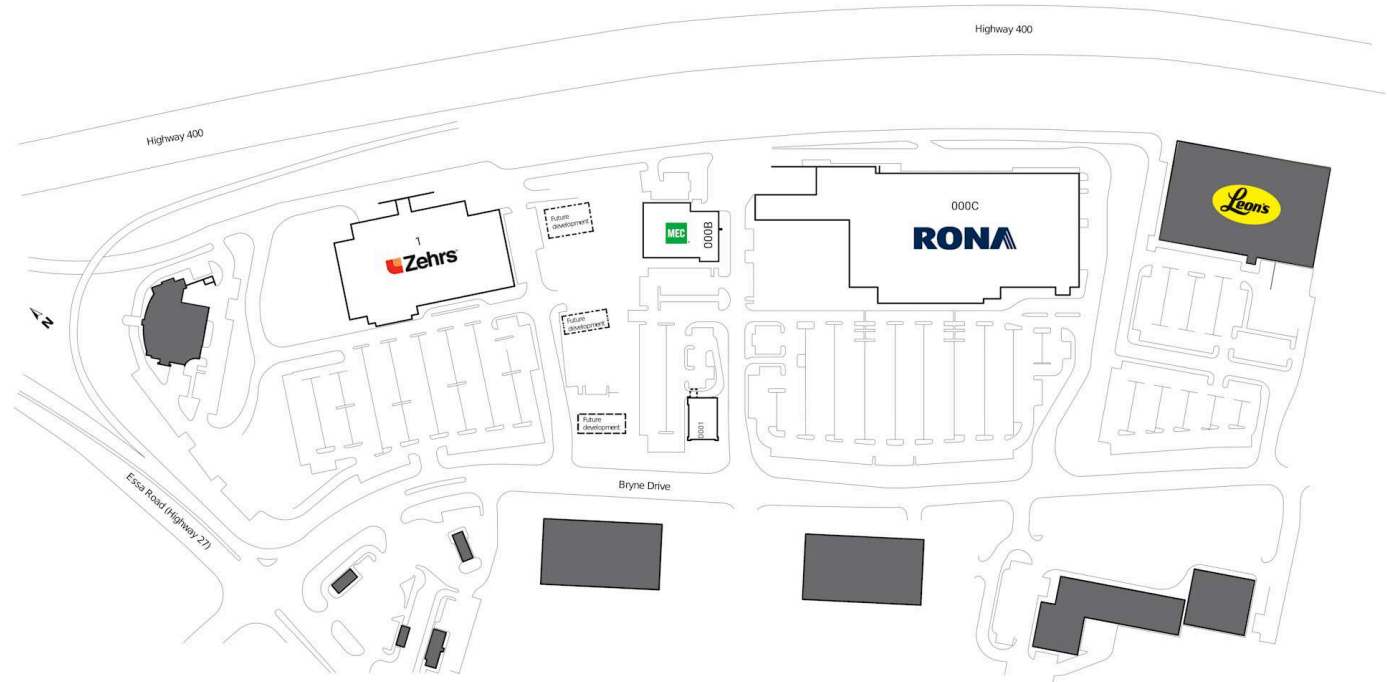

RioCan Centre Barrie, Barrie, Ontario

Located at the intersection of Bryne Drive and Essa Road in Barrie, this grocery anchored centre offers 5 units totalling 244,589 sq. ft featuring retailers such as Mountain Equipment Co-op, RONA and Zehrs.

■ Shadow Anchor

000B	MEC	24,500 SF	D002	RBC Insurance	1,457 SF
000C	RONA	142,520 SF	1	Zehrs	71,821 SF
D001	RBC Royal Bank	4,291 SF			