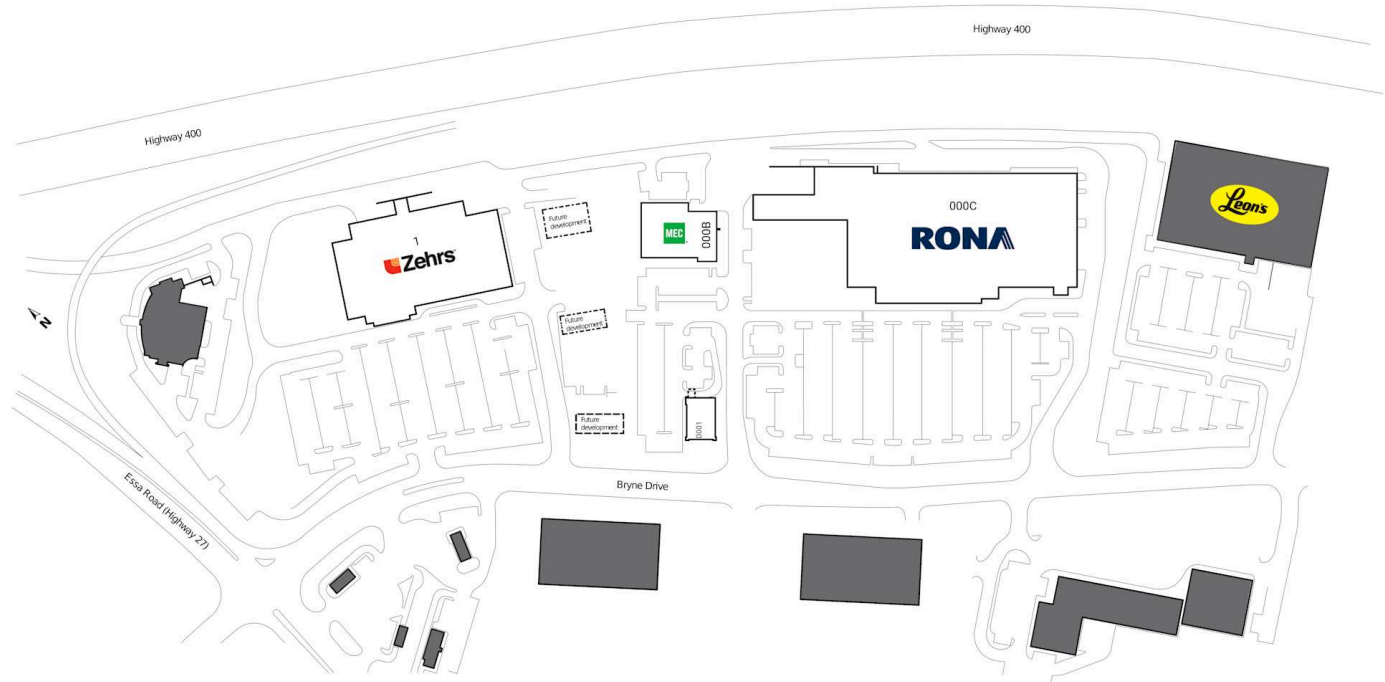

# RioCan Centre Barrie, Barrie, Ontario

Located at the intersection of Bryne Drive and Essa Road in Barrie, this grocery anchored centre offers 5 units totalling 244,589 sq. ft featuring retailers such as Mountain Equipment Co-op, RONA and Zehrs.

## RioCan Centre Barrie

Barrie, Ontario  
11 Bryne Dr

 **Shadow Anchor**

000B	MEC	24,500 SF	D002	RBC Insurance	1,457 SF
000C	RONA	142,520 SF	1	Zehrs	71,821 SF
D001	RBC Royal Bank	4,291 SF			