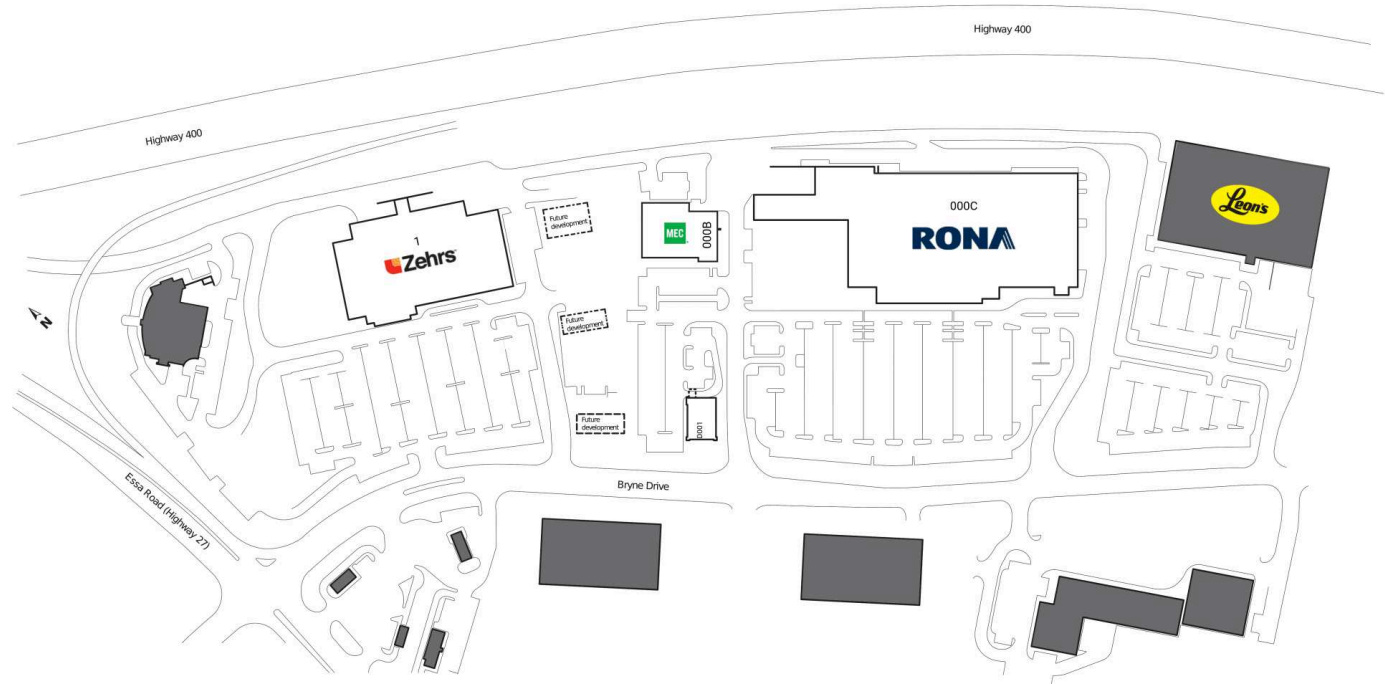

RioCan Centre Barrie

Barrie, Ontario
11 Bryne Dr

Bryan Kolle
BKolle@riocan.com
416-866-8401

■ Shadow Anchor

000B	MEC	24,500 SF	D002	RBC Insurance	1,457 SF
000C	RONA	142,520 SF	1	Zehrs	71,821 SF
D001	RBC Royal Bank	4,291 SF