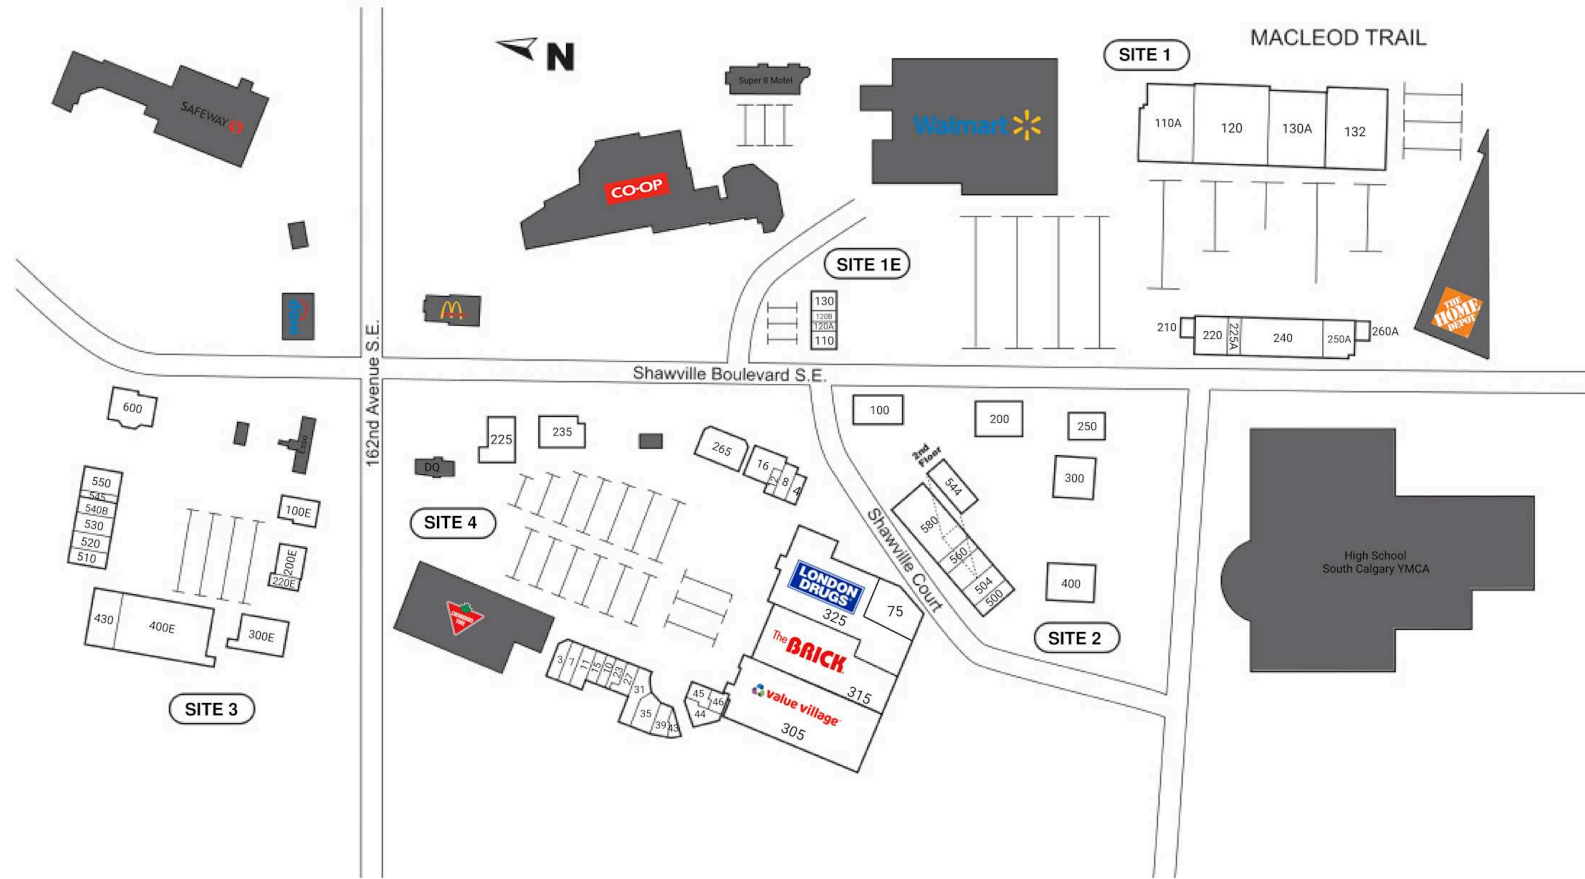

Site Plan

RioCan Shawnessy

Calgary, Alberta
225 Shawville Blvd.
S. E.

Abby Billard
abillard@riocan.com
403-463-1376

Shadow Anchor

3	Subway	1,098 SF	39	Snore MD	1,032 SF	132	Staples	25,914 SF	265	Swiss Chalet	5,100 SF	544	Summit Dental	5,806 SF
4	Marble Slab Creamery	1,230 SF	43	Ice Vape	846 SF	200	Lammle's Western Wear	9,461 SF	300	Dollarama	9,747 SF	545	Mathnasium	1,800 SF
7	Mucho Burrito	1,640 SF	44	Global Pet Foods	1,787 SF	200E	CIBC	5,546 SF	300E	Shoppers Drug Mart	10,072 SF	550	La Vie En Rose	5,096 SF
8	M&M Food Market	1,508 SF	45	Roc's Grill	1,240 SF	210	Bar Burrito	1,117 SF	305	Value Village	33,477 SF	560	Play It Again Sports	2,999 SF
10	Tuk Tuk Thai	1,069 SF	46	Cantel Store	1,000 SF	220	The Shoe Company	7,635 SF	315	The Brick	38,000 SF	580	Petland Superstores	16,746 SF
11	Osmow's	1,110 SF	75	Calgary Climbing Centre	16,800 SF	220E	Quizno's	1,331 SF	400	Tim Hortons	5,455 SF	600	Alberta Motor Association	7,177 SF
12	Donair Place & Mediterranean Cuisine	1,130 SF	100	ATB Financial	4,950 SF	225	BMO	5,000 SF	400E	Winners	34,740 SF			
15	First Choice Haircutters	894 SF	100E	Burger King	3,087 SF	225A	Stacked Pancake & Breakfast House	2,457 SF	430	Sherwin Williams	3,289 SF			
16	Ricky's All Day Grill	3,530 SF	110	Five Guys Burgers	2,924 SF	235	Boston Pizza	5,594 SF	500	Family Braces	2,625 SF			
23	Booster Juice	809 SF	110A	Best Buy	23,070 SF	240	Mark's	18,690 SF	504	1st Class Preschool	5,314 SF			
27	Diamond Optical	1,213 SF	120	SportChek	33,265 SF	250	Rush Salon Barber & Beauty	1,174 SF	510	Goodwill	1,777 SF			
31	Pho Time Authentic Vietnamese Cuisine	1,817 SF	120A	Thai Express	1,045 SF	250A	Moore's	5,948 SF	520	Reitmans	5,435 SF			
35	Shawnessy Dental Centre	1,819 SF	120B	Edo Japan	1,812 SF	260A	Subway	1,108 SF	530	Chatters Hair / Beauty / Salon	4,466 SF			
			130	Canna Cabana	1,391 SF				540B	Lavish Nail & Spa	2,410 SF			
			130A	Michaels	24,267 SF