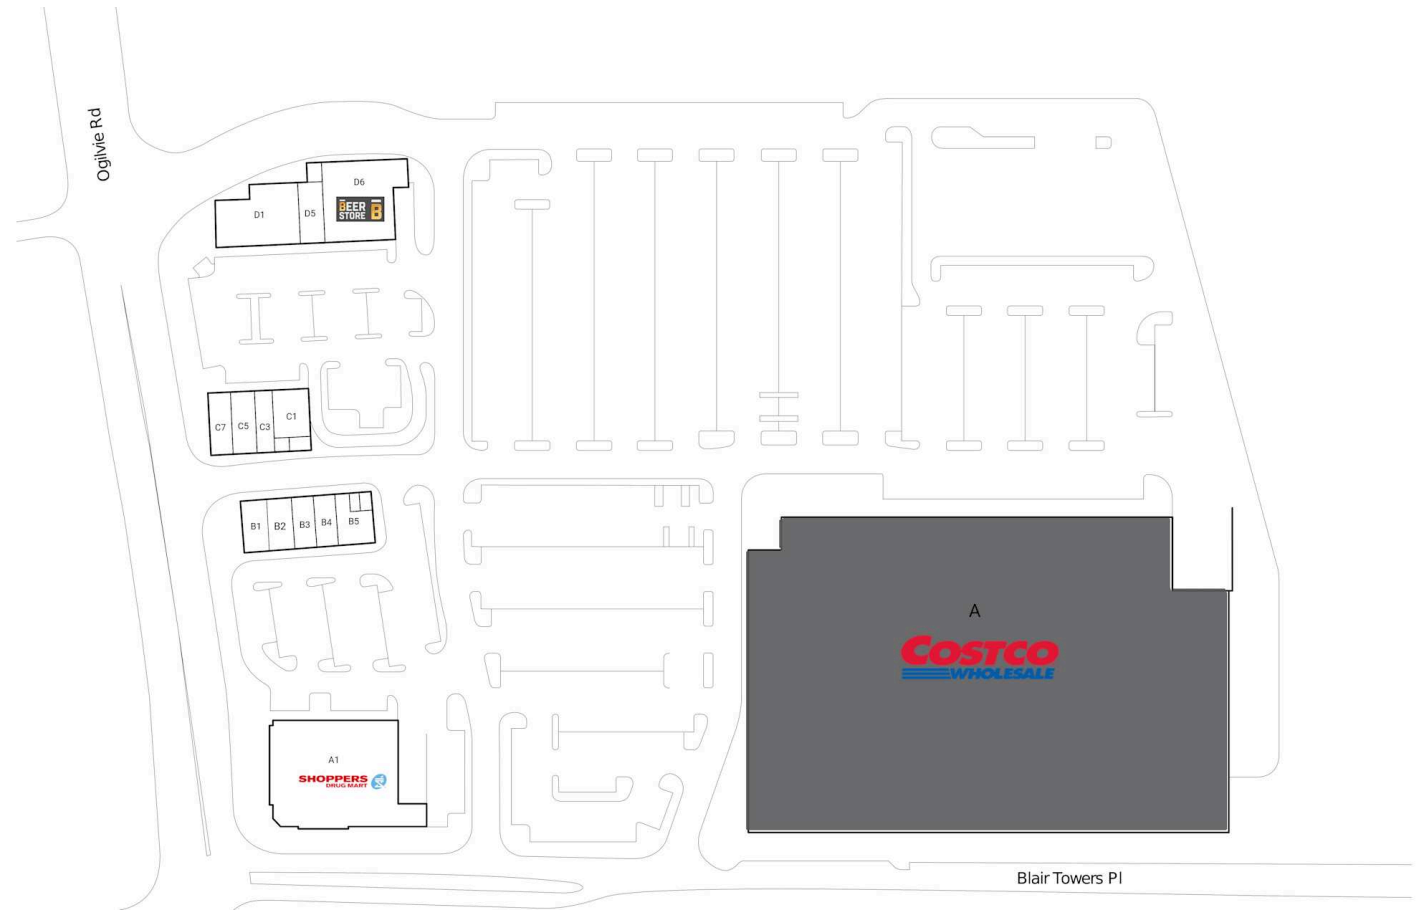

Shoppers City East, Ottawa, Ontario

With millions of impressions made daily compliments of the adjacent Highway 174. The busy Ottawa Transitway runs alongside Shoppers City East, with the Confederation LRT terminating at Blair Station, offering maximum convenience to visitors; and with federal offices to the west and the already deeply established retail centre at

All figures are within a 10 Km radius.

Source: All demographic information is Copyright 2024 by Environics Analytics (EA).

Shoppers City East

Ottawa, Ontario
2016 Ogilvie Rd

■ Shadow Anchor

A	Costco	155,000 SF	C1	Tim Hortons	2,208 SF
A1	Shoppers Drug Mart	15,208 SF	C3	MCALLISTER DENTISTRY PROFESSIONAL CORP.	1,092 SF
B1	Firehouse Subs	1,866 SF	C5	Pita Pit	1,097 SF
B2	Booster Juice	957 SF	C7	A&W	1,797 SF
B3	Bar Burrito	1,242 SF	D1	CRUST & CRATE (OGILVIE) INC.	5,000 SF
B4	Magicuts	1,241 SF	D5	Mr. Shawarma	1,605 SF
B5	Thai Express	1,551 SF	D6	The Beer Store	6,000 SF